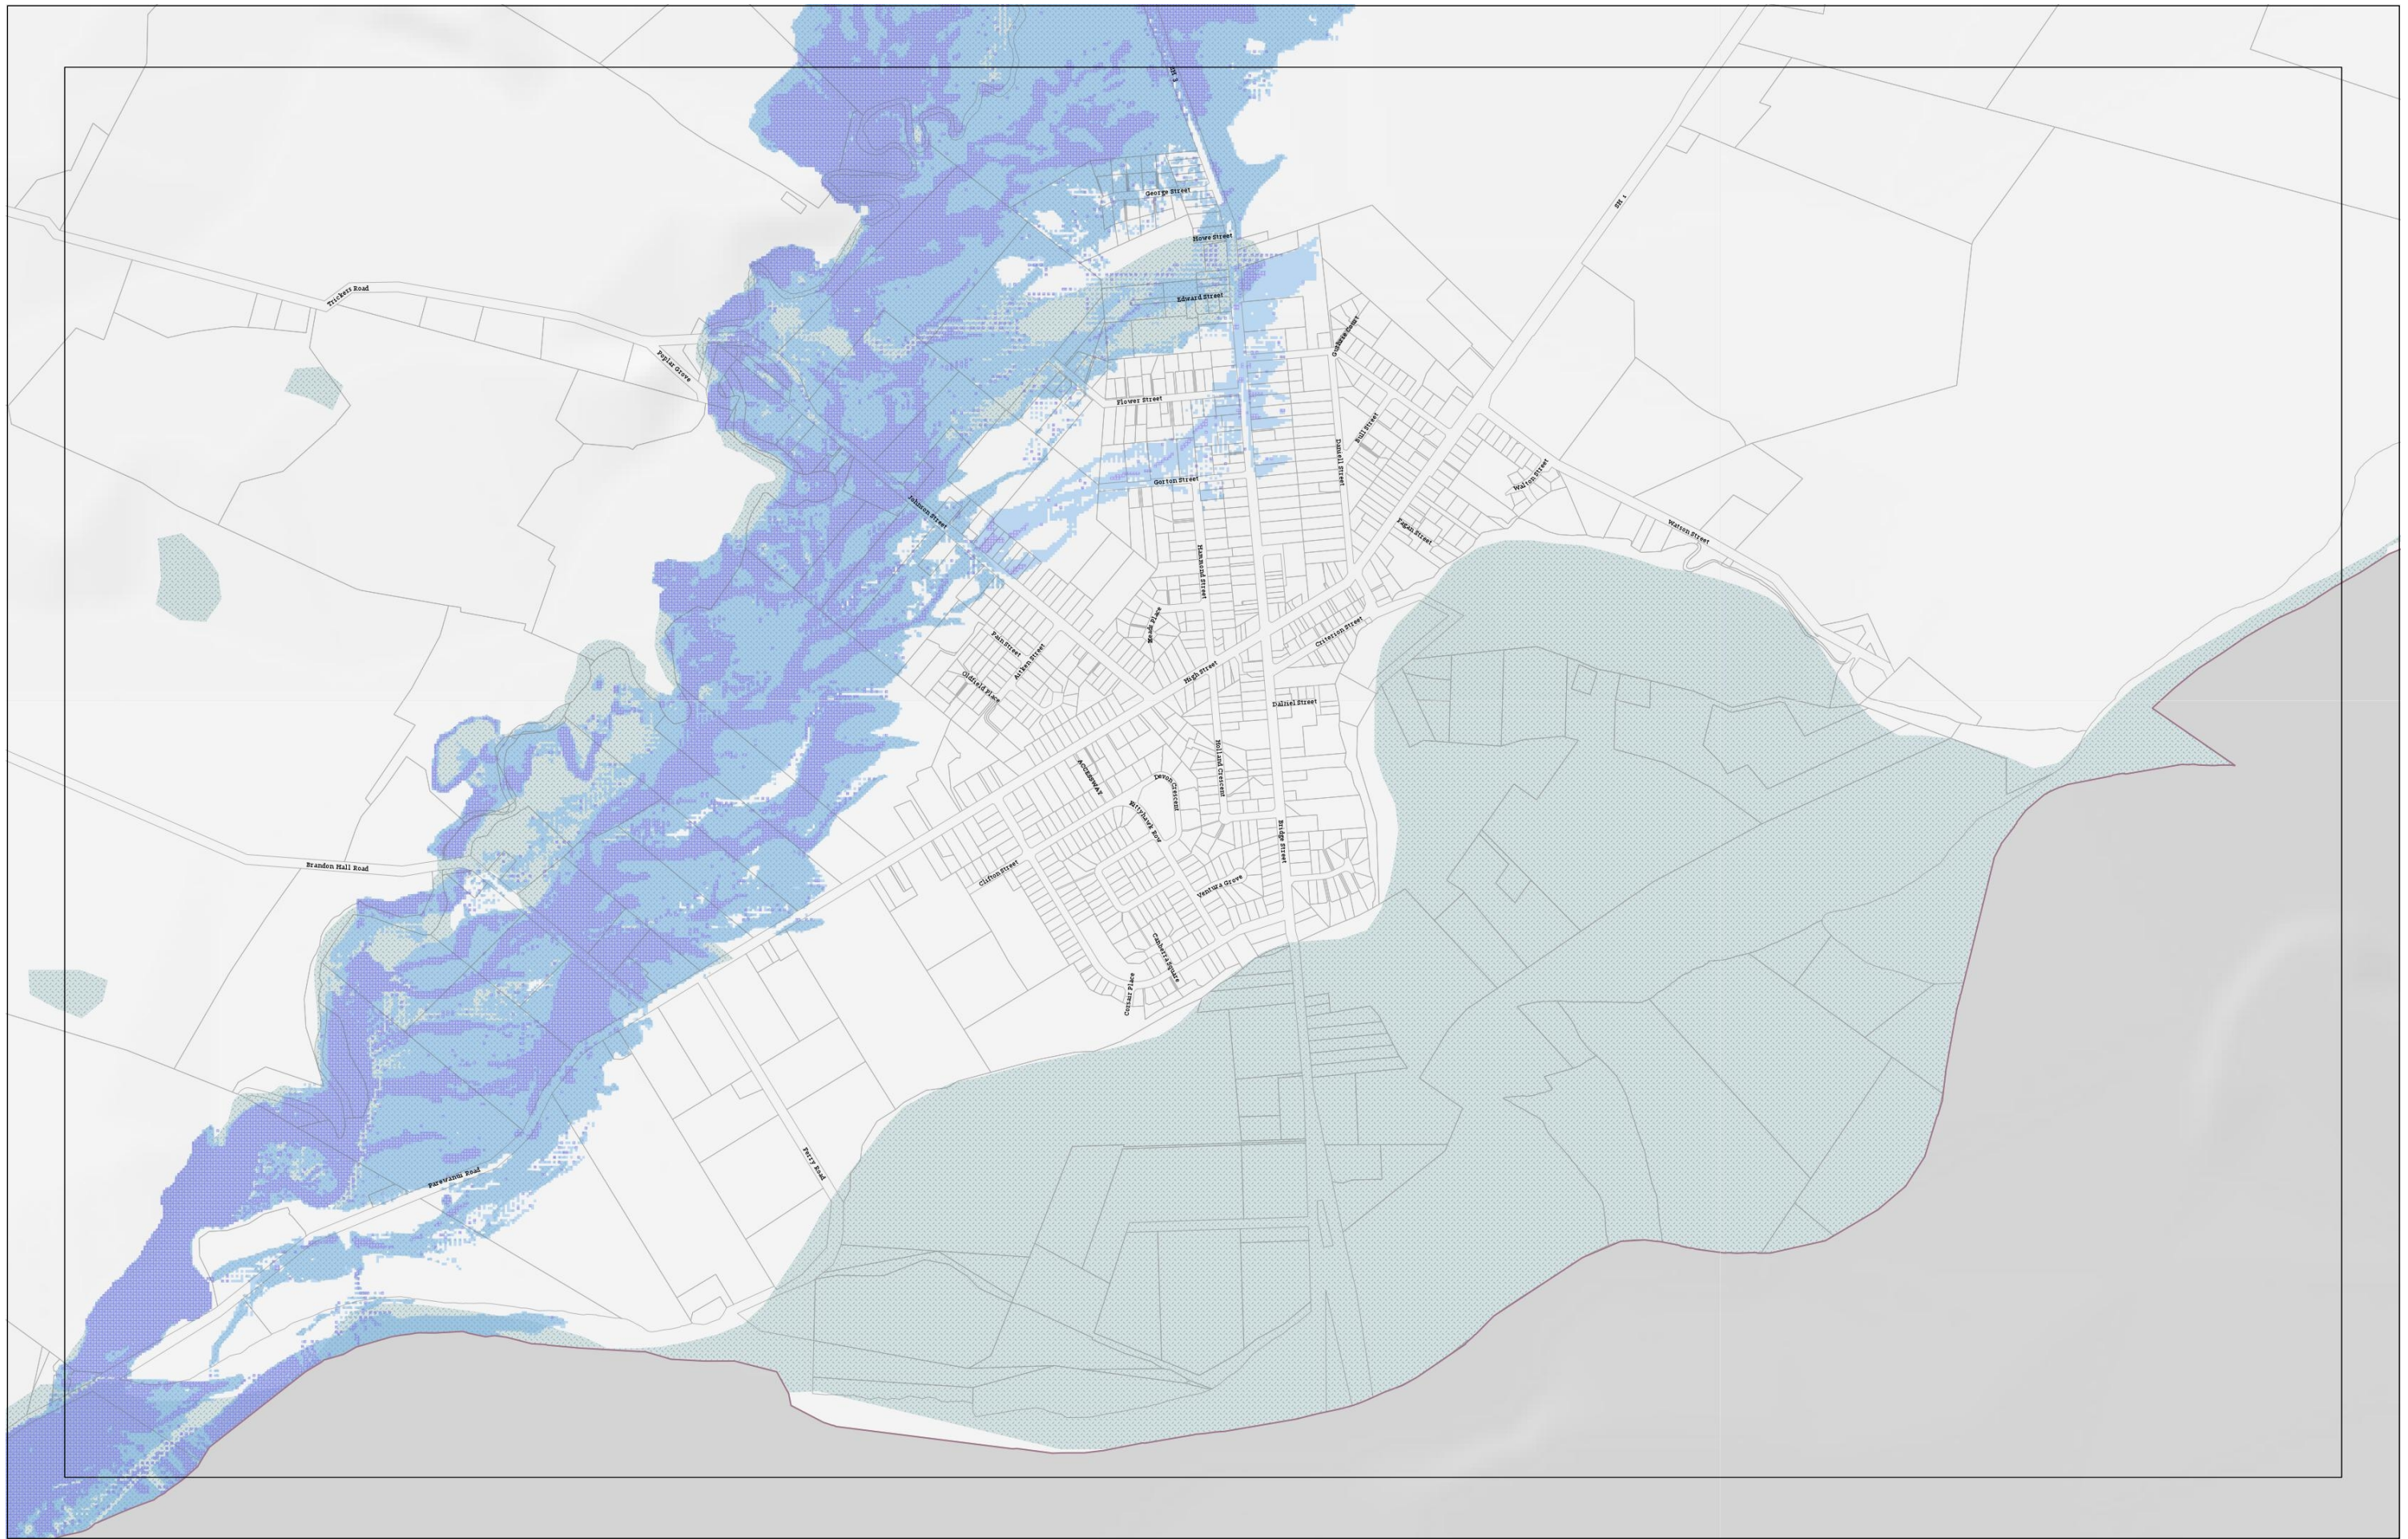

NORTH
 Scale 1:12500 Wednesday, 30 November 2016

Rangitikei District Plan Planning Zones

 NORTH
 Scale 1:12500 Wednesday, 30 November 2016

Rangitikei District Plan Hazard Areas