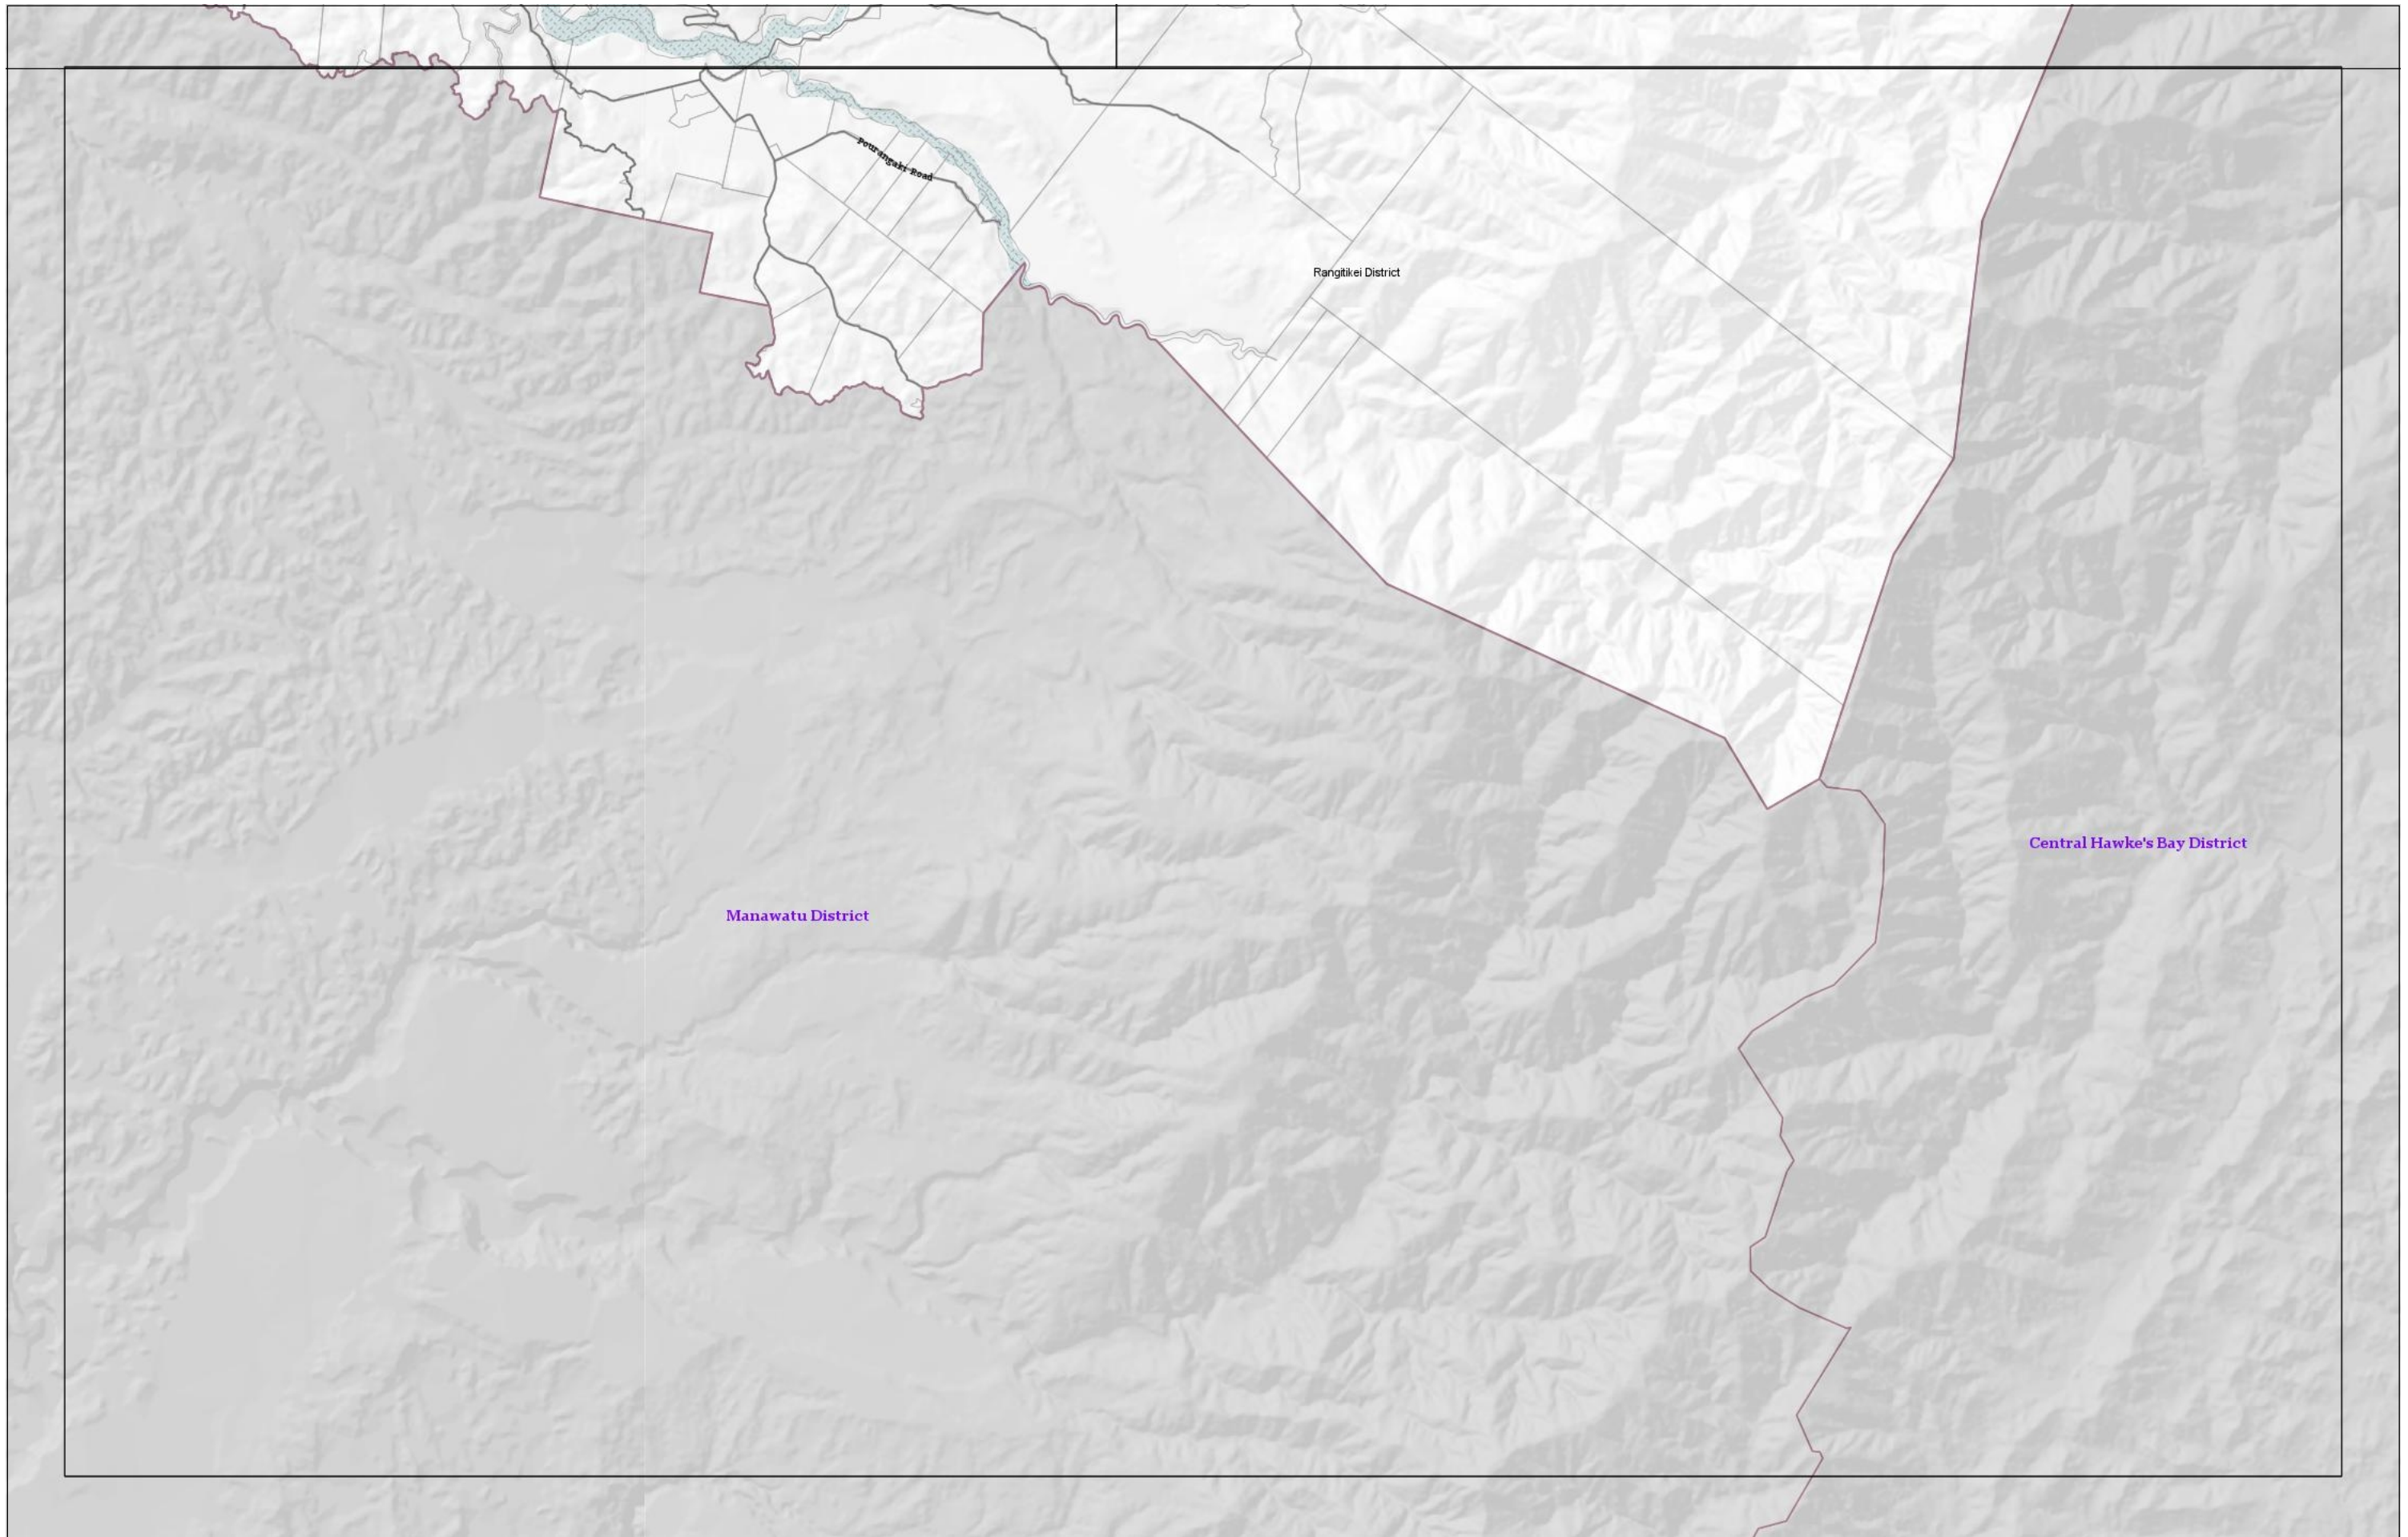

NORTH
Scale 1:75000

Wednesday, 30 November 2016

Rangitikei District Plan Planning Zones

NORTH
Scale 1:75000

Wednesday, 30 November 2016

Rangitikei District Plan Hazard Areas

NORTH
Scale 1:75000

Wednesday, 30 November 2016

Rangitikei District Plan Hazard Areas

 NORTH

 Scale 1:75000 Wednesday, 30 November 2016

Rangitikei District Plan Planning Zones

Scale 1:75000

Wednesday, 30 November 2016

Rangitikei District Plan Hazard Areas

 NORTH

 Scale 1:75000 Wednesday, 30 November 2016

Rangitikei District Plan Planning Zones

Scale 1:75000

Wednesday, 30 November 2016

Rangitikei District Plan Planning Zones

Scale 1:75000

Wednesday, 30 November 2016

Rangitikei District Plan Hazard Areas

Scale 1:75000

Wednesday, 30 November 2016

Rangitikei District Plan Hazard Areas

NORTH
Scale 1:200000 Wednesday, 30 November 2016

Rangitikei District Plan Hazard Areas