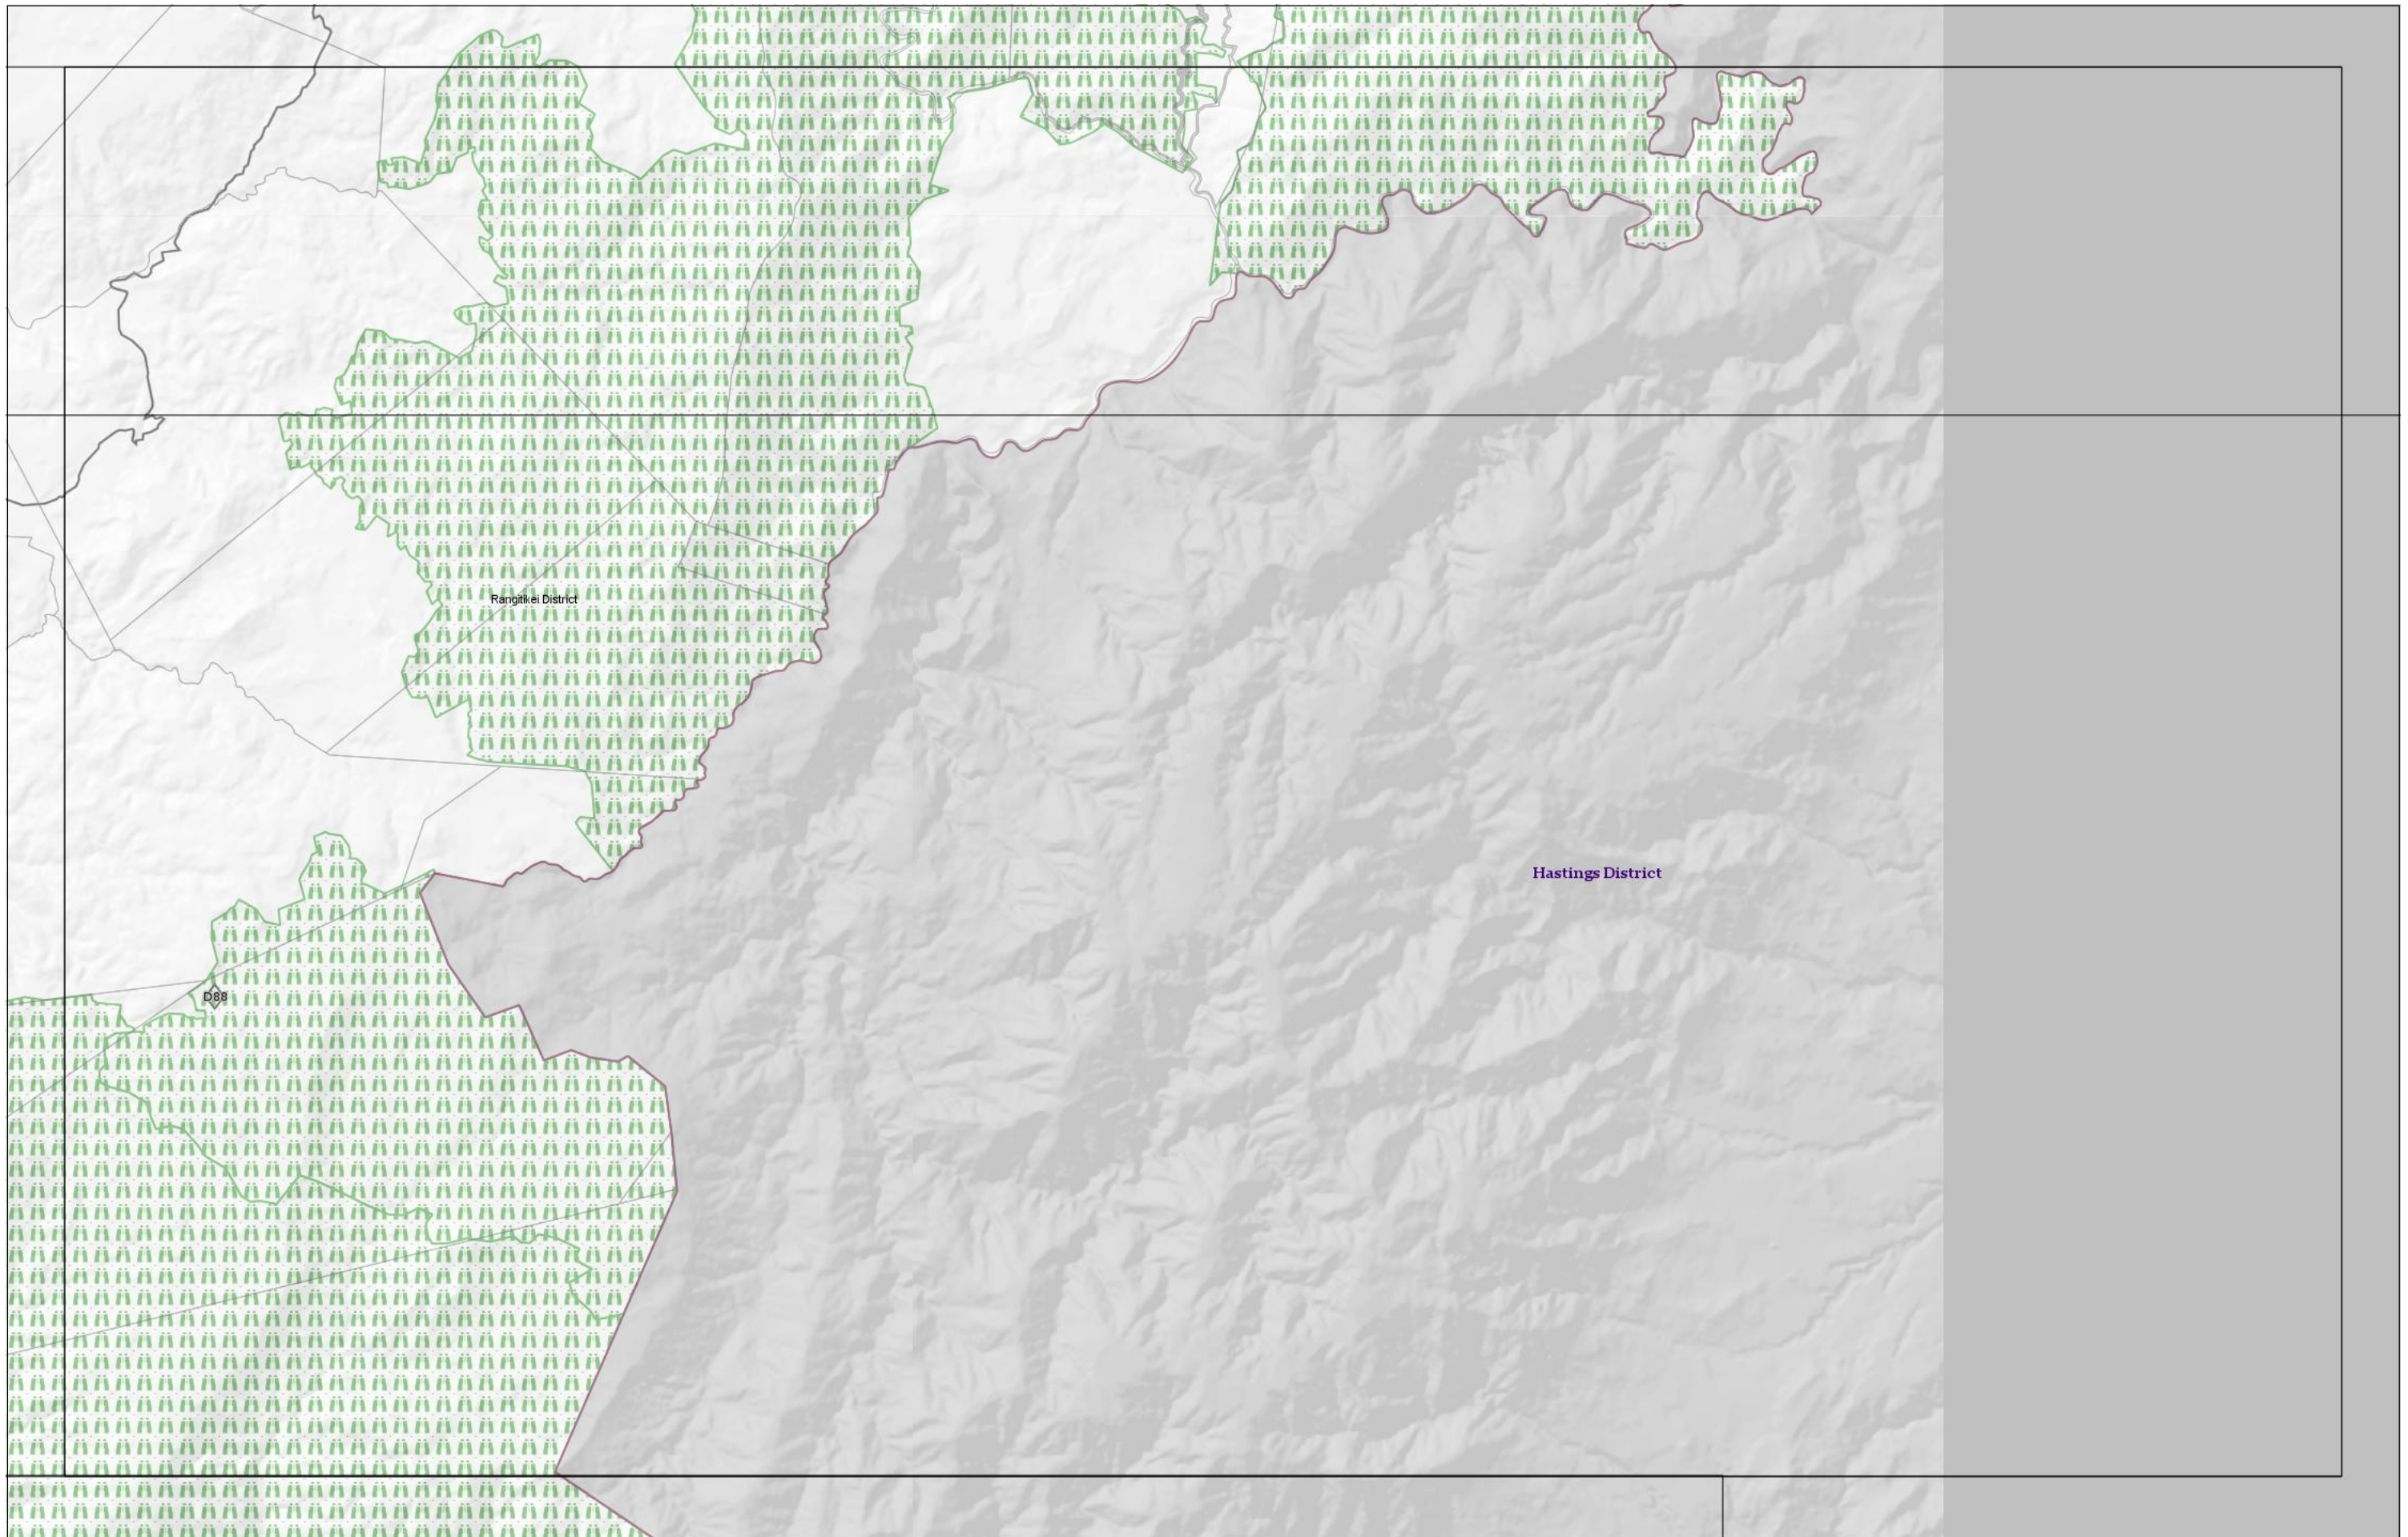

NORTH
Scale 1:75000

Wednesday, 30 November 2016

Rangitikei District Plan Planning Zones

NORTH
Scale 1:75000

Wednesday, 30 November 2016

Rangitikei District Plan Hazard Areas

NORTH
Scale 1:75000

Wednesday, 30 November 2016

Rangitikei District Plan Hazard Areas

 NORTH

 Scale 1:75000 Wednesday, 30 November 2016

Rangitikei District Plan Planning Zones

Scale 1:75000

Wednesday, 30 November 2016

Rangitikei District Plan Hazard Areas

 NORTH

 Scale 1:75000 Wednesday, 30 November 2016

Rangitikei District Plan Planning Zones

Scale 1:75000

Wednesday, 30 November 2016

Rangitikei District Plan Planning Zones

Scale 1:75000

Wednesday, 30 November 2016

Rangitikei District Plan Hazard Areas

Scale 1:75000

Wednesday, 30 November 2016

Rangitikei District Plan Hazard Areas

NORTH
Scale 1:200000 Wednesday, 30 November 2016

Rangitikei District Plan Hazard Areas