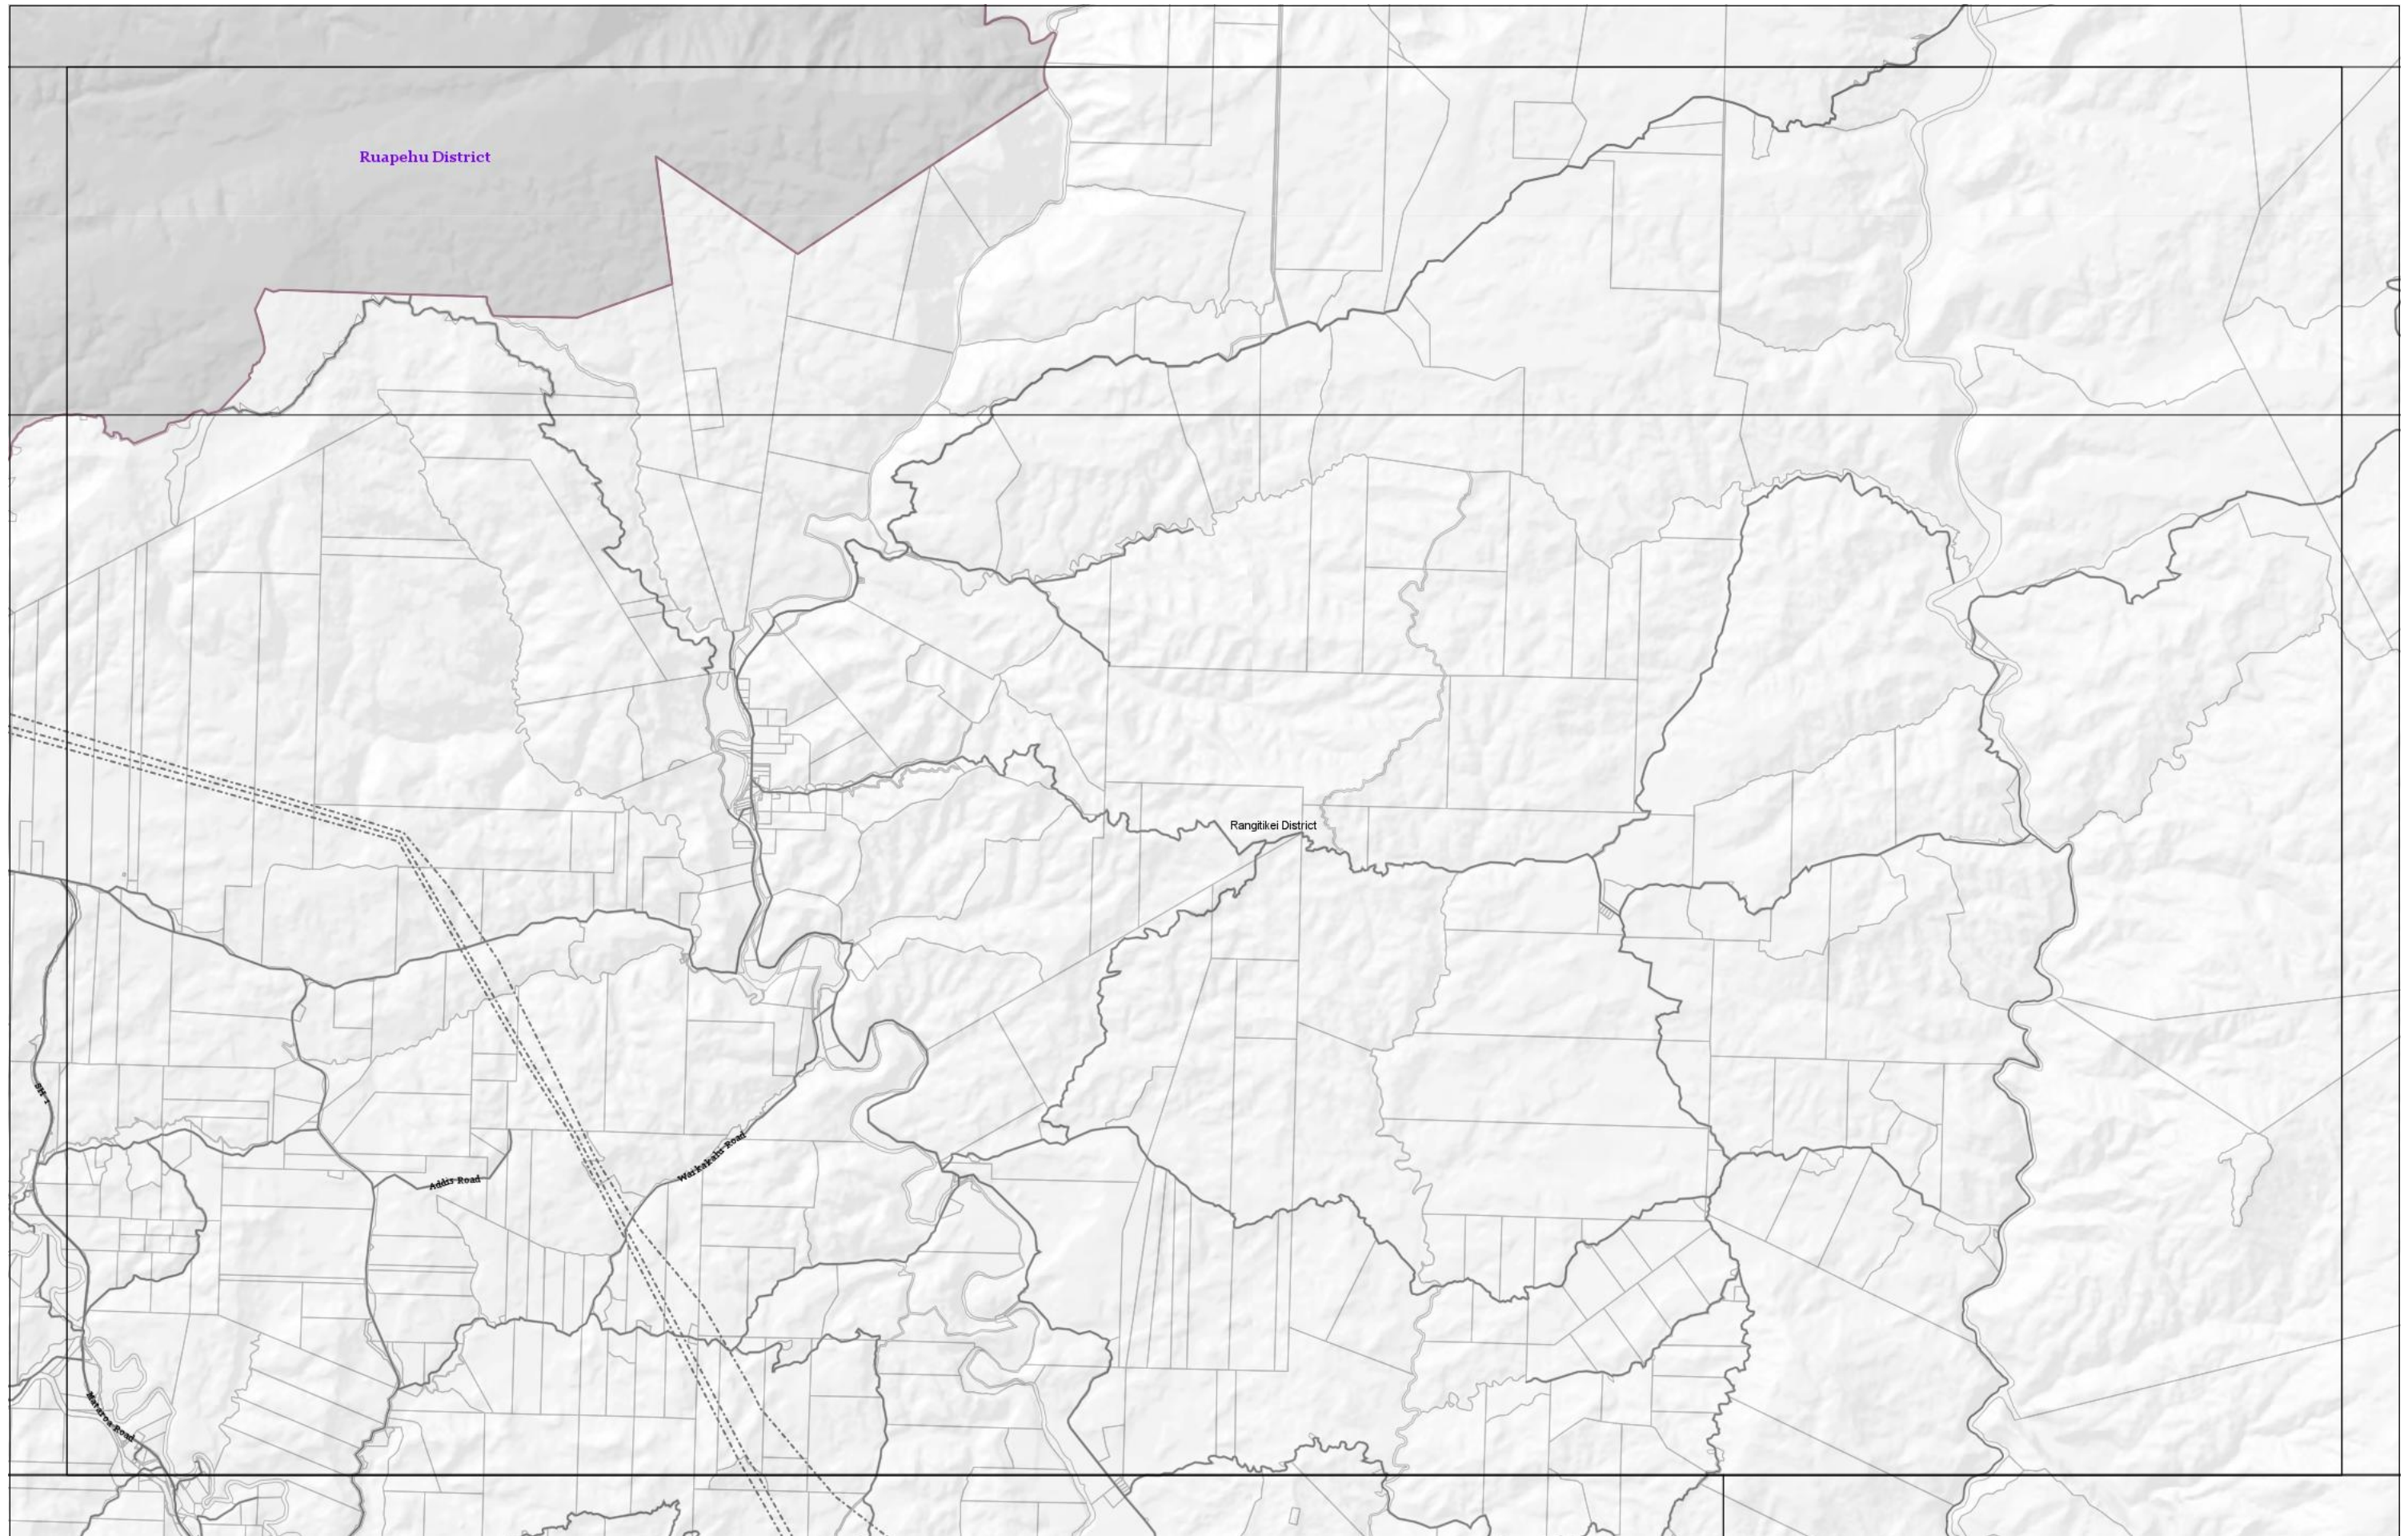

Rangitikei District Plan Hazard Areas

 NORTH

 Scale 1:75000 Wednesday, 30 November 2016

Rangitikei District Plan Planning Zones

Scale 1:75000

Wednesday, 30 November 2016

Rangitikei District Plan Hazard Areas

 NORTH

 Scale 1:75000 Wednesday, 30 November 2016

Rangitikei District Plan Planning Zones

Scale 1:75000

Wednesday, 30 November 2016

Rangitikei District Plan Planning Zones

Scale 1:75000

Wednesday, 30 November 2016

Rangitikei District Plan Hazard Areas

Scale 1:75000

Wednesday, 30 November 2016

Rangitikei District Plan Hazard Areas

NORTH
Scale 1:200000 Wednesday, 30 November 2016

Rangitikei District Plan Hazard Areas