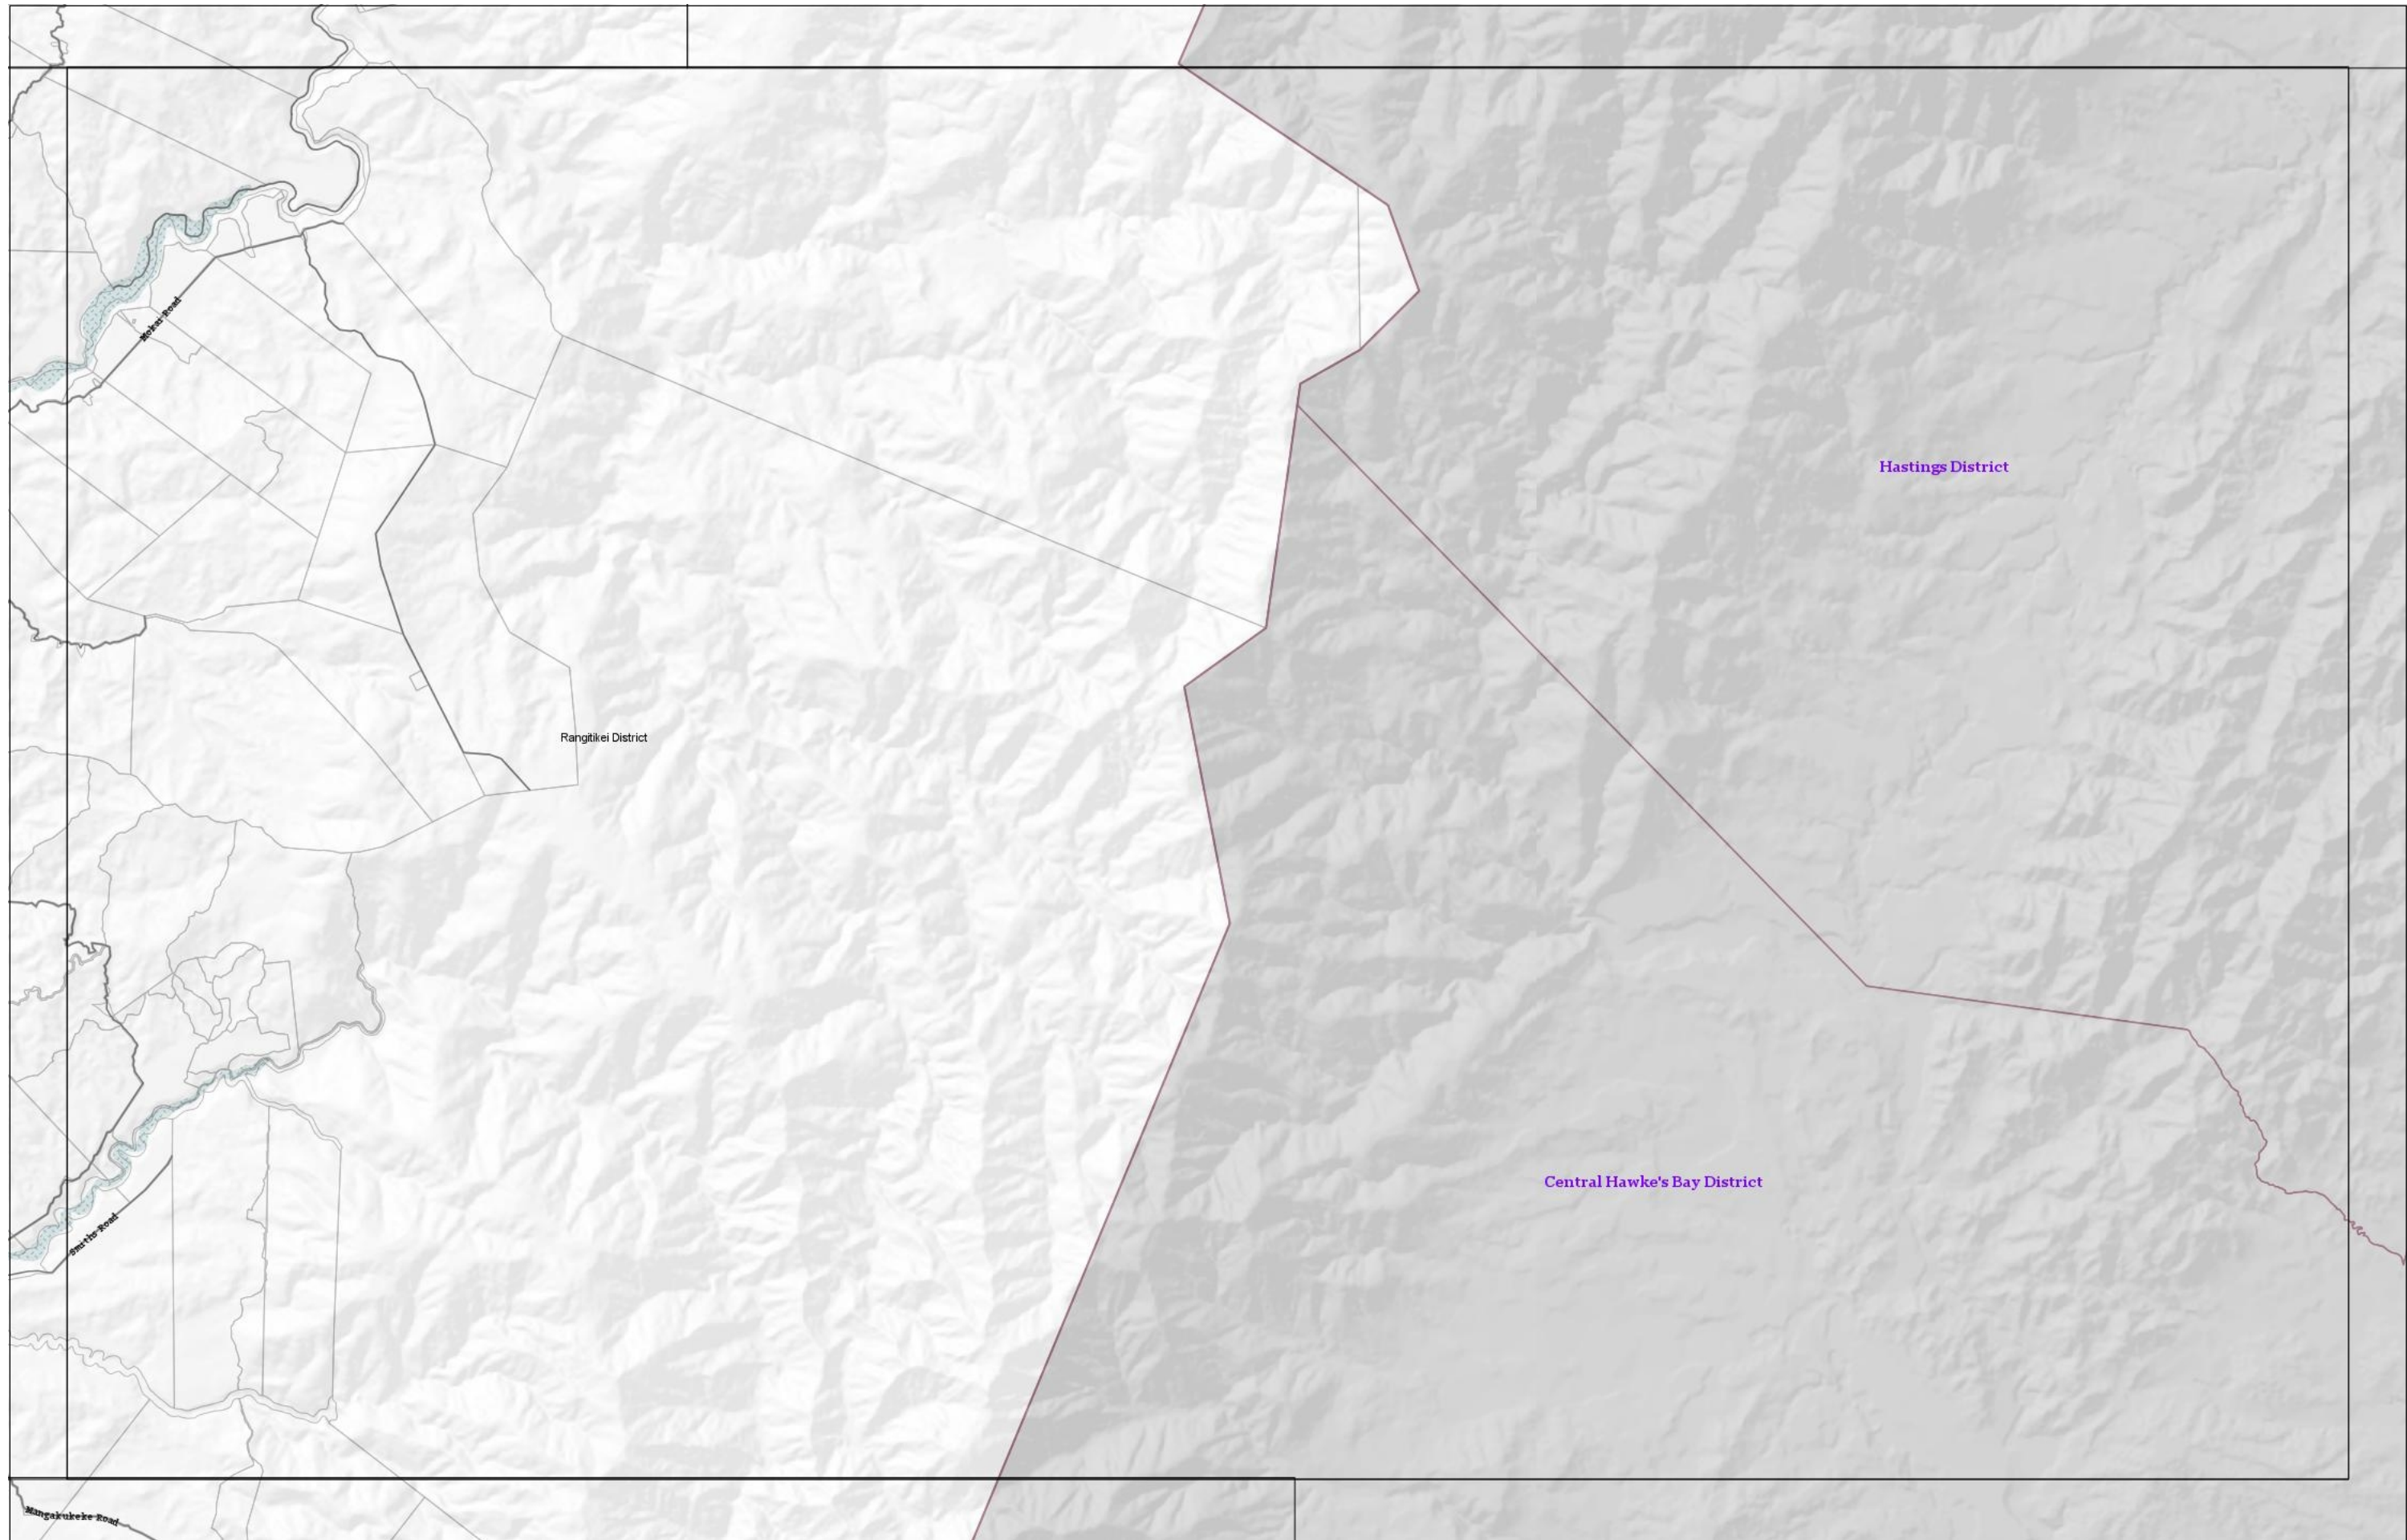

Rangitikei District Plan Hazard Areas

 NORTH

 Scale 1:75000 Wednesday, 30 November 2016

Rangitikei District Plan Planning Zones

Scale 1:75000

Wednesday, 30 November 2016

Rangitikei District Plan Hazard Areas

 NORTH

 Scale 1:75000 Wednesday, 30 November 2016

Rangitikei District Plan Planning Zones

Scale 1:75000

Wednesday, 30 November 2016

Rangitikei District Plan Planning Zones

Scale 1:75000

Wednesday, 30 November 2016

Rangitikei District Plan Hazard Areas

Scale 1:75000

Wednesday, 30 November 2016

Rangitikei District Plan Hazard Areas

NORTH
Scale 1:200000 Wednesday, 30 November 2016

Rangitikei District Plan Hazard Areas