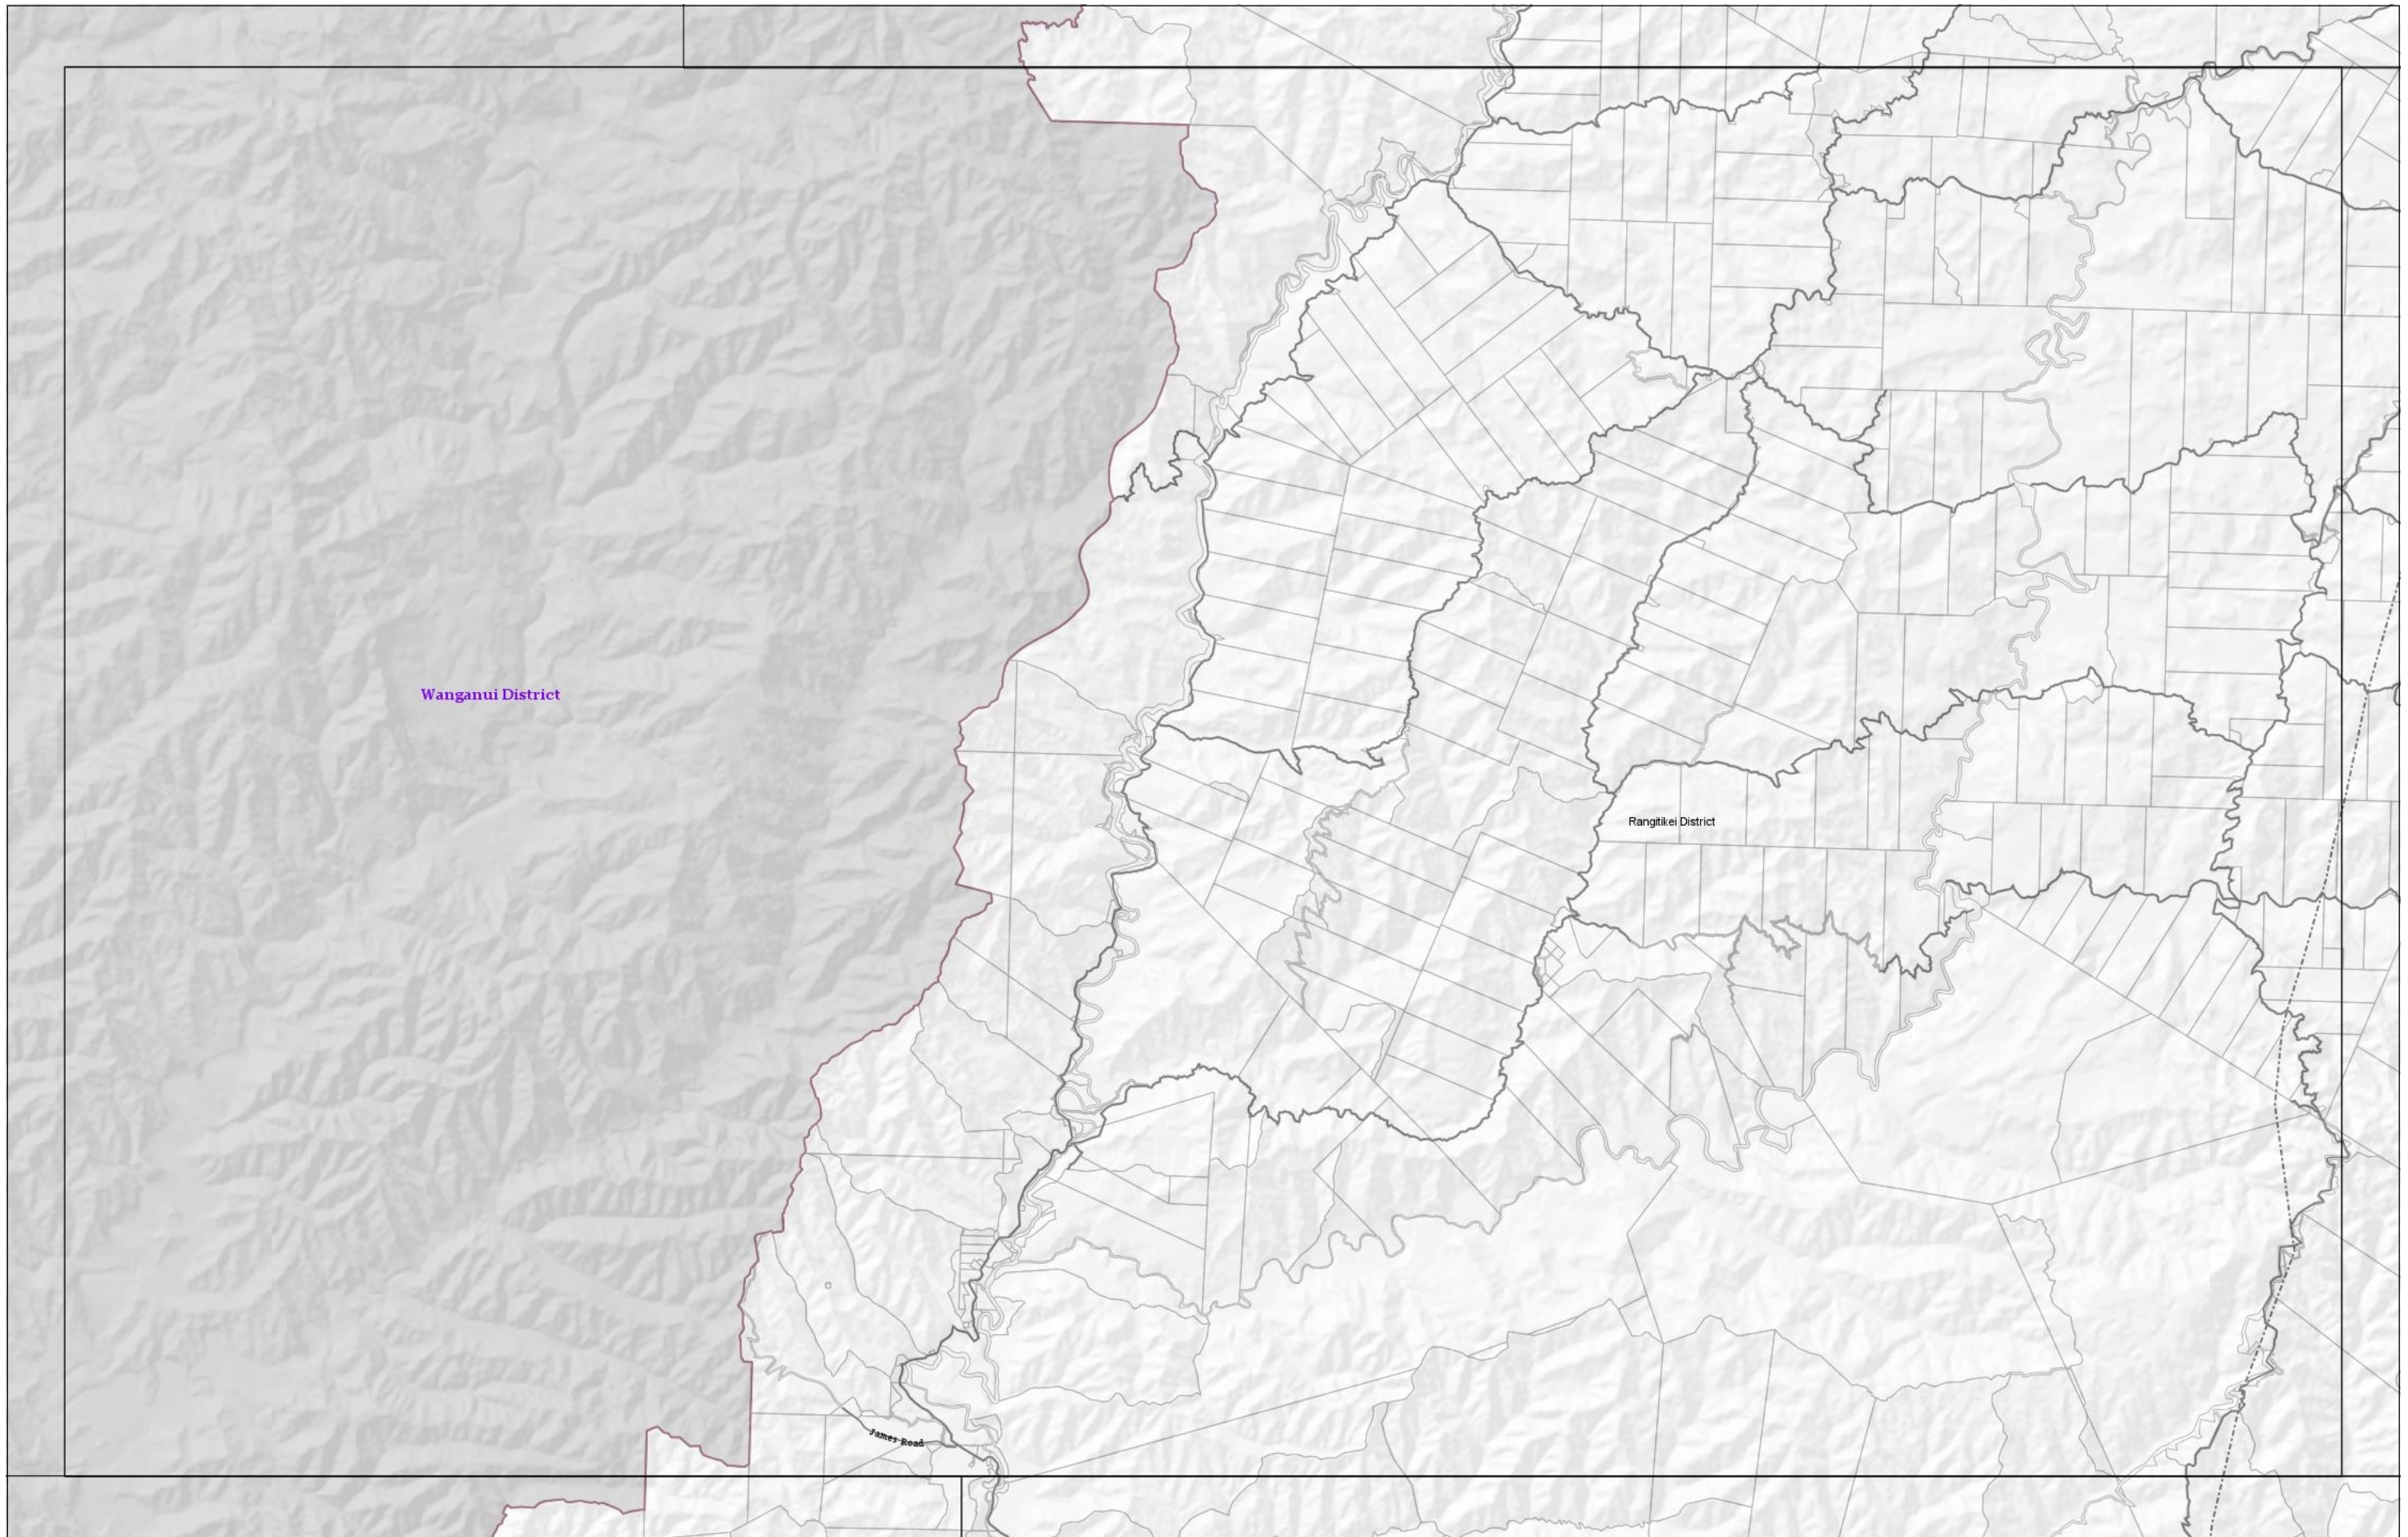

NORTH
Scale 1:75000

Wednesday, 30 November 2016

Rangitikei District Plan Planning Zones

NORTH
Scale 1:75000

Wednesday, 30 November 2016

Rangitikei District Plan Hazard Areas

NORTH
Scale 1:75000

Wednesday, 30 November 2016

Rangitikei District Plan Hazard Areas

 NORTH

 Scale 1:75000 Wednesday, 30 November 2016

Rangitikei District Plan Planning Zones

Scale 1:75000

Wednesday, 30 November 2016

Rangitikei District Plan Hazard Areas

 NORTH

 Scale 1:75000 Wednesday, 30 November 2016

Rangitikei District Plan Planning Zones

Scale 1:75000

Wednesday, 30 November 2016

Rangitikei District Plan Planning Zones

Scale 1:75000

Wednesday, 30 November 2016

Rangitikei District Plan Hazard Areas

Scale 1:75000

Wednesday, 30 November 2016

Rangitikei District Plan Hazard Areas

NORTH
Scale 1:200000 Wednesday, 30 November 2016

Rangitikei District Plan Hazard Areas