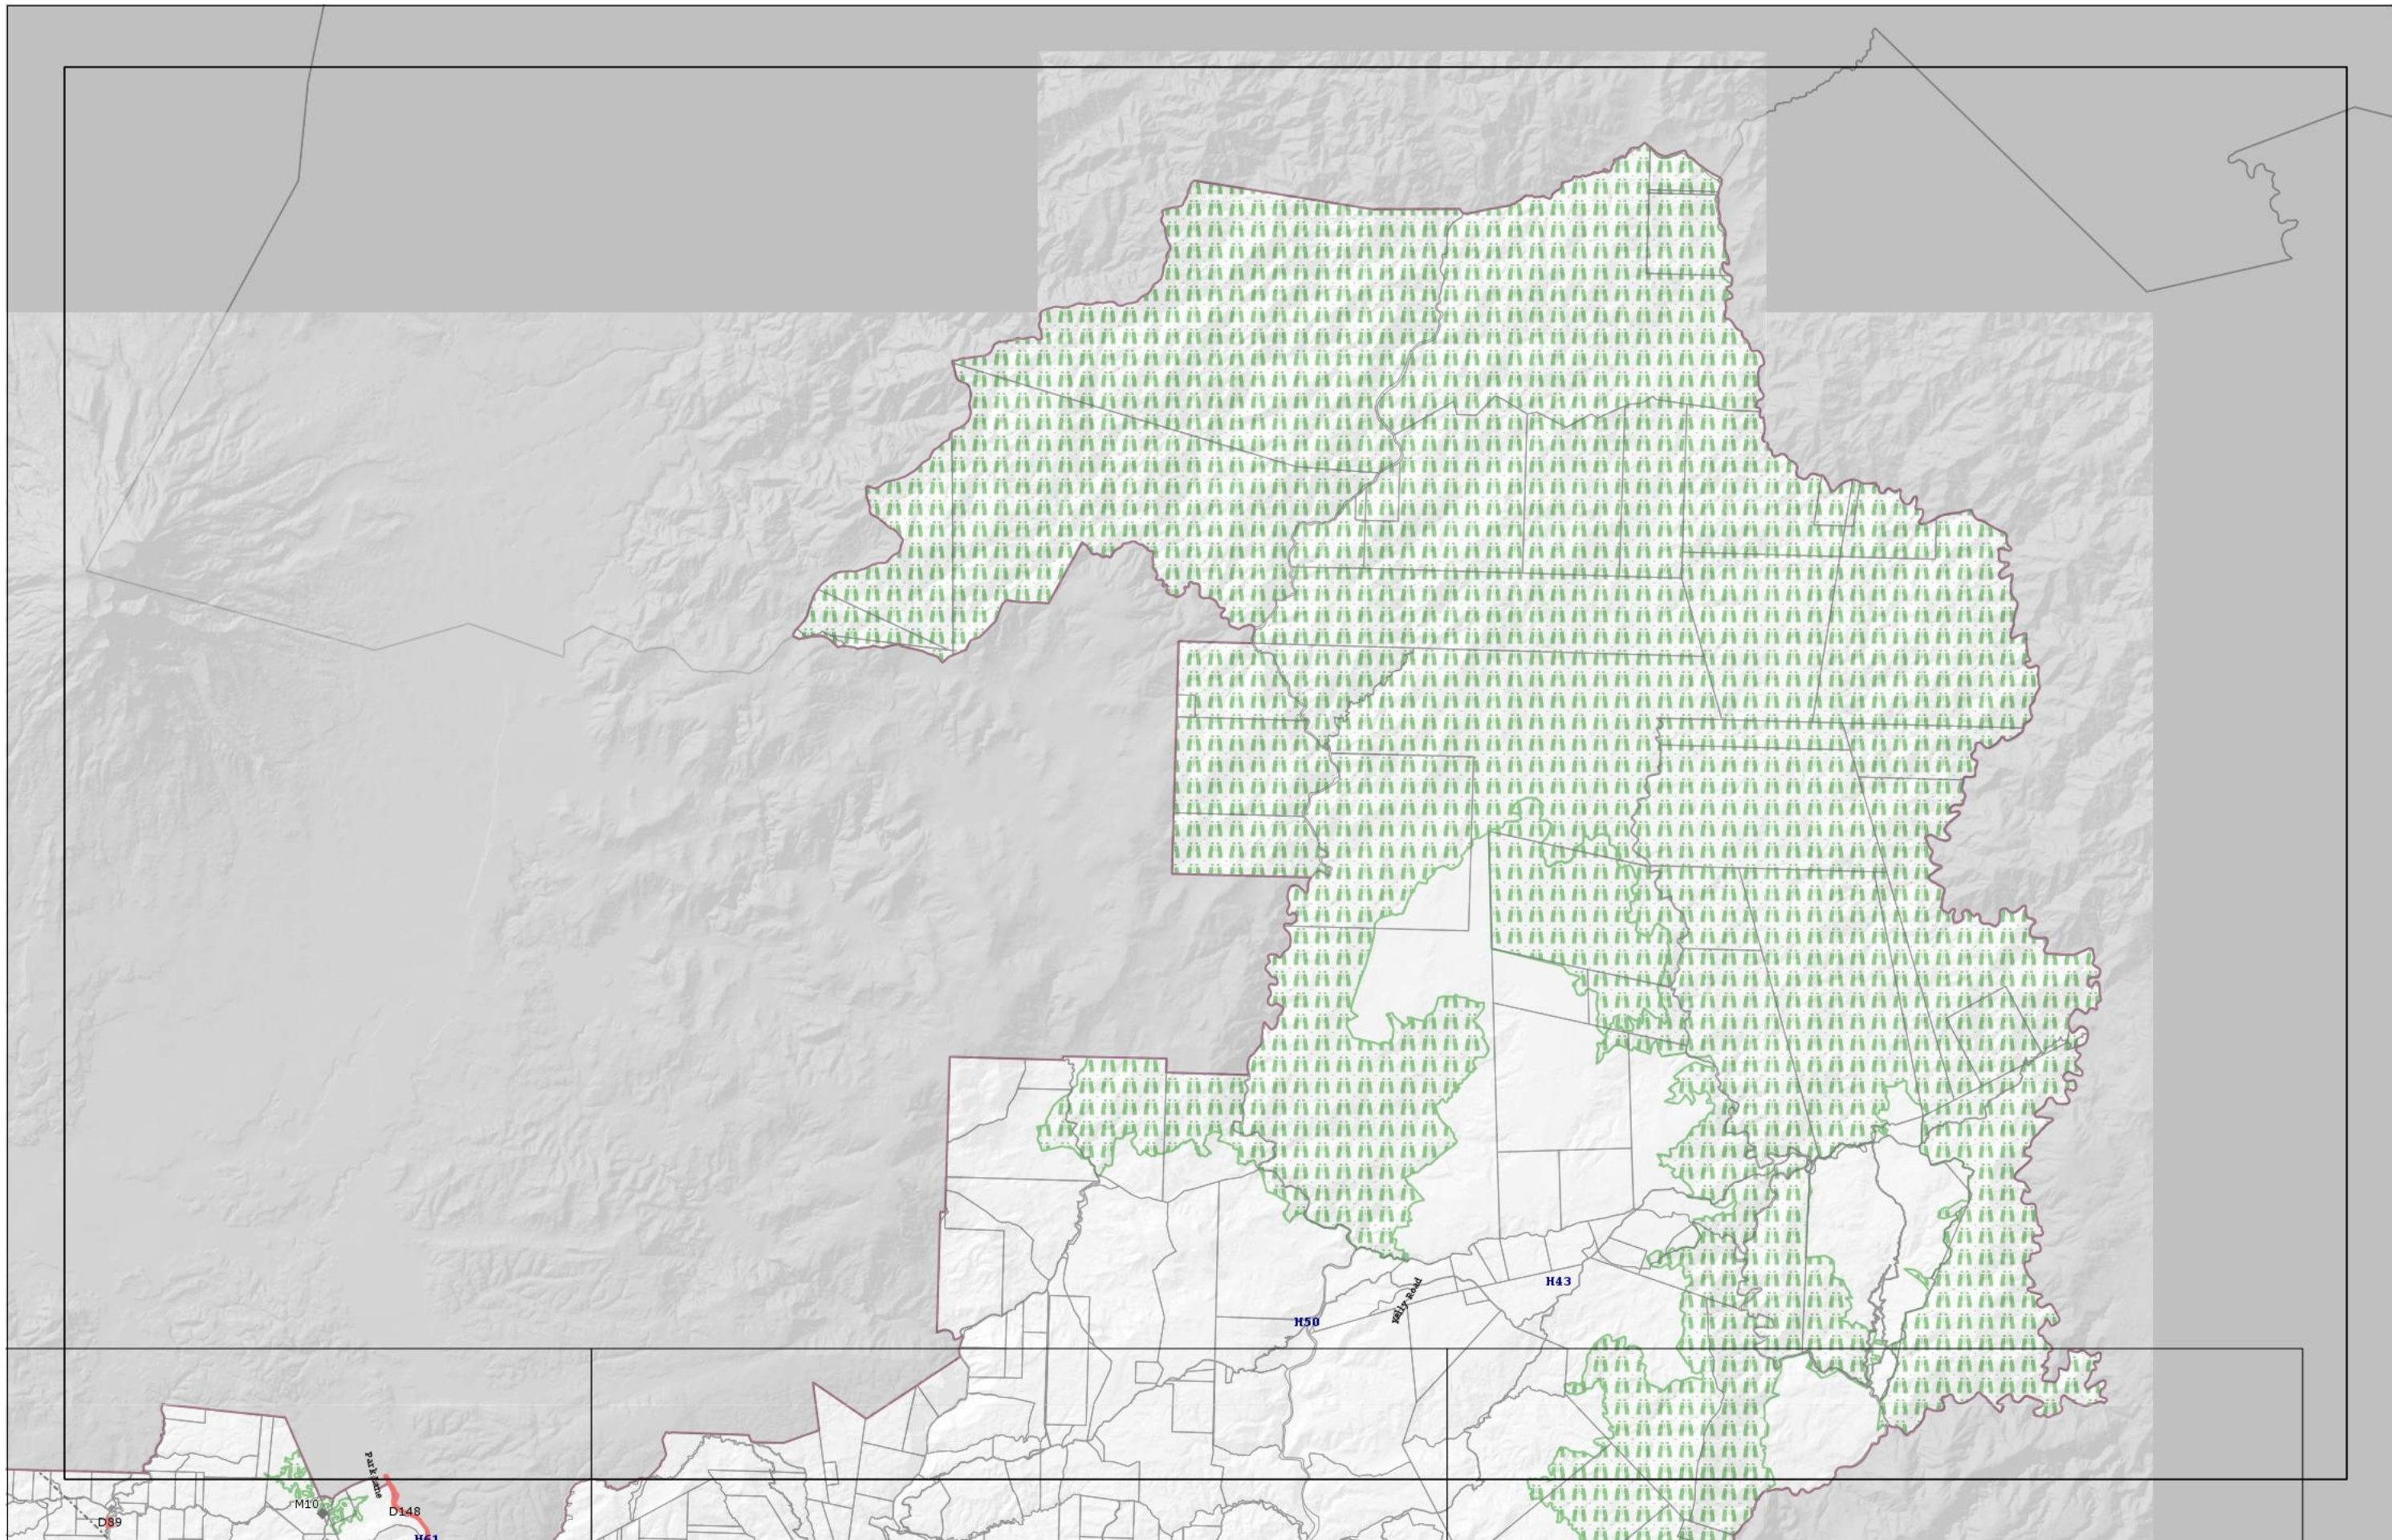

NORTH
Scale 1:75000

Wednesday, 30 November 2016

Rangitikei District Plan Planning Zones

NORTH
Scale 1:75000

Wednesday, 30 November 2016

Rangitikei District Plan Hazard Areas

NORTH
Scale 1:75000

Wednesday, 30 November 2016

Rangitikei District Plan Hazard Areas

 NORTH

 Scale 1:75000 Wednesday, 30 November 2016

Rangitikei District Plan Planning Zones

Scale 1:75000

Wednesday, 30 November 2016

Rangitikei District Plan Hazard Areas

 NORTH

 Scale 1:75000 Wednesday, 30 November 2016

Rangitikei District Plan Planning Zones

Scale 1:75000

Wednesday, 30 November 2016

Rangitikei District Plan Planning Zones

Scale 1:75000

Wednesday, 30 November 2016

Rangitikei District Plan Hazard Areas

Scale 1:75000

Wednesday, 30 November 2016

Rangitikei District Plan Hazard Areas

NORTH
Scale 1:200000 Wednesday, 30 November 2016

Rangitikei District Plan Hazard Areas