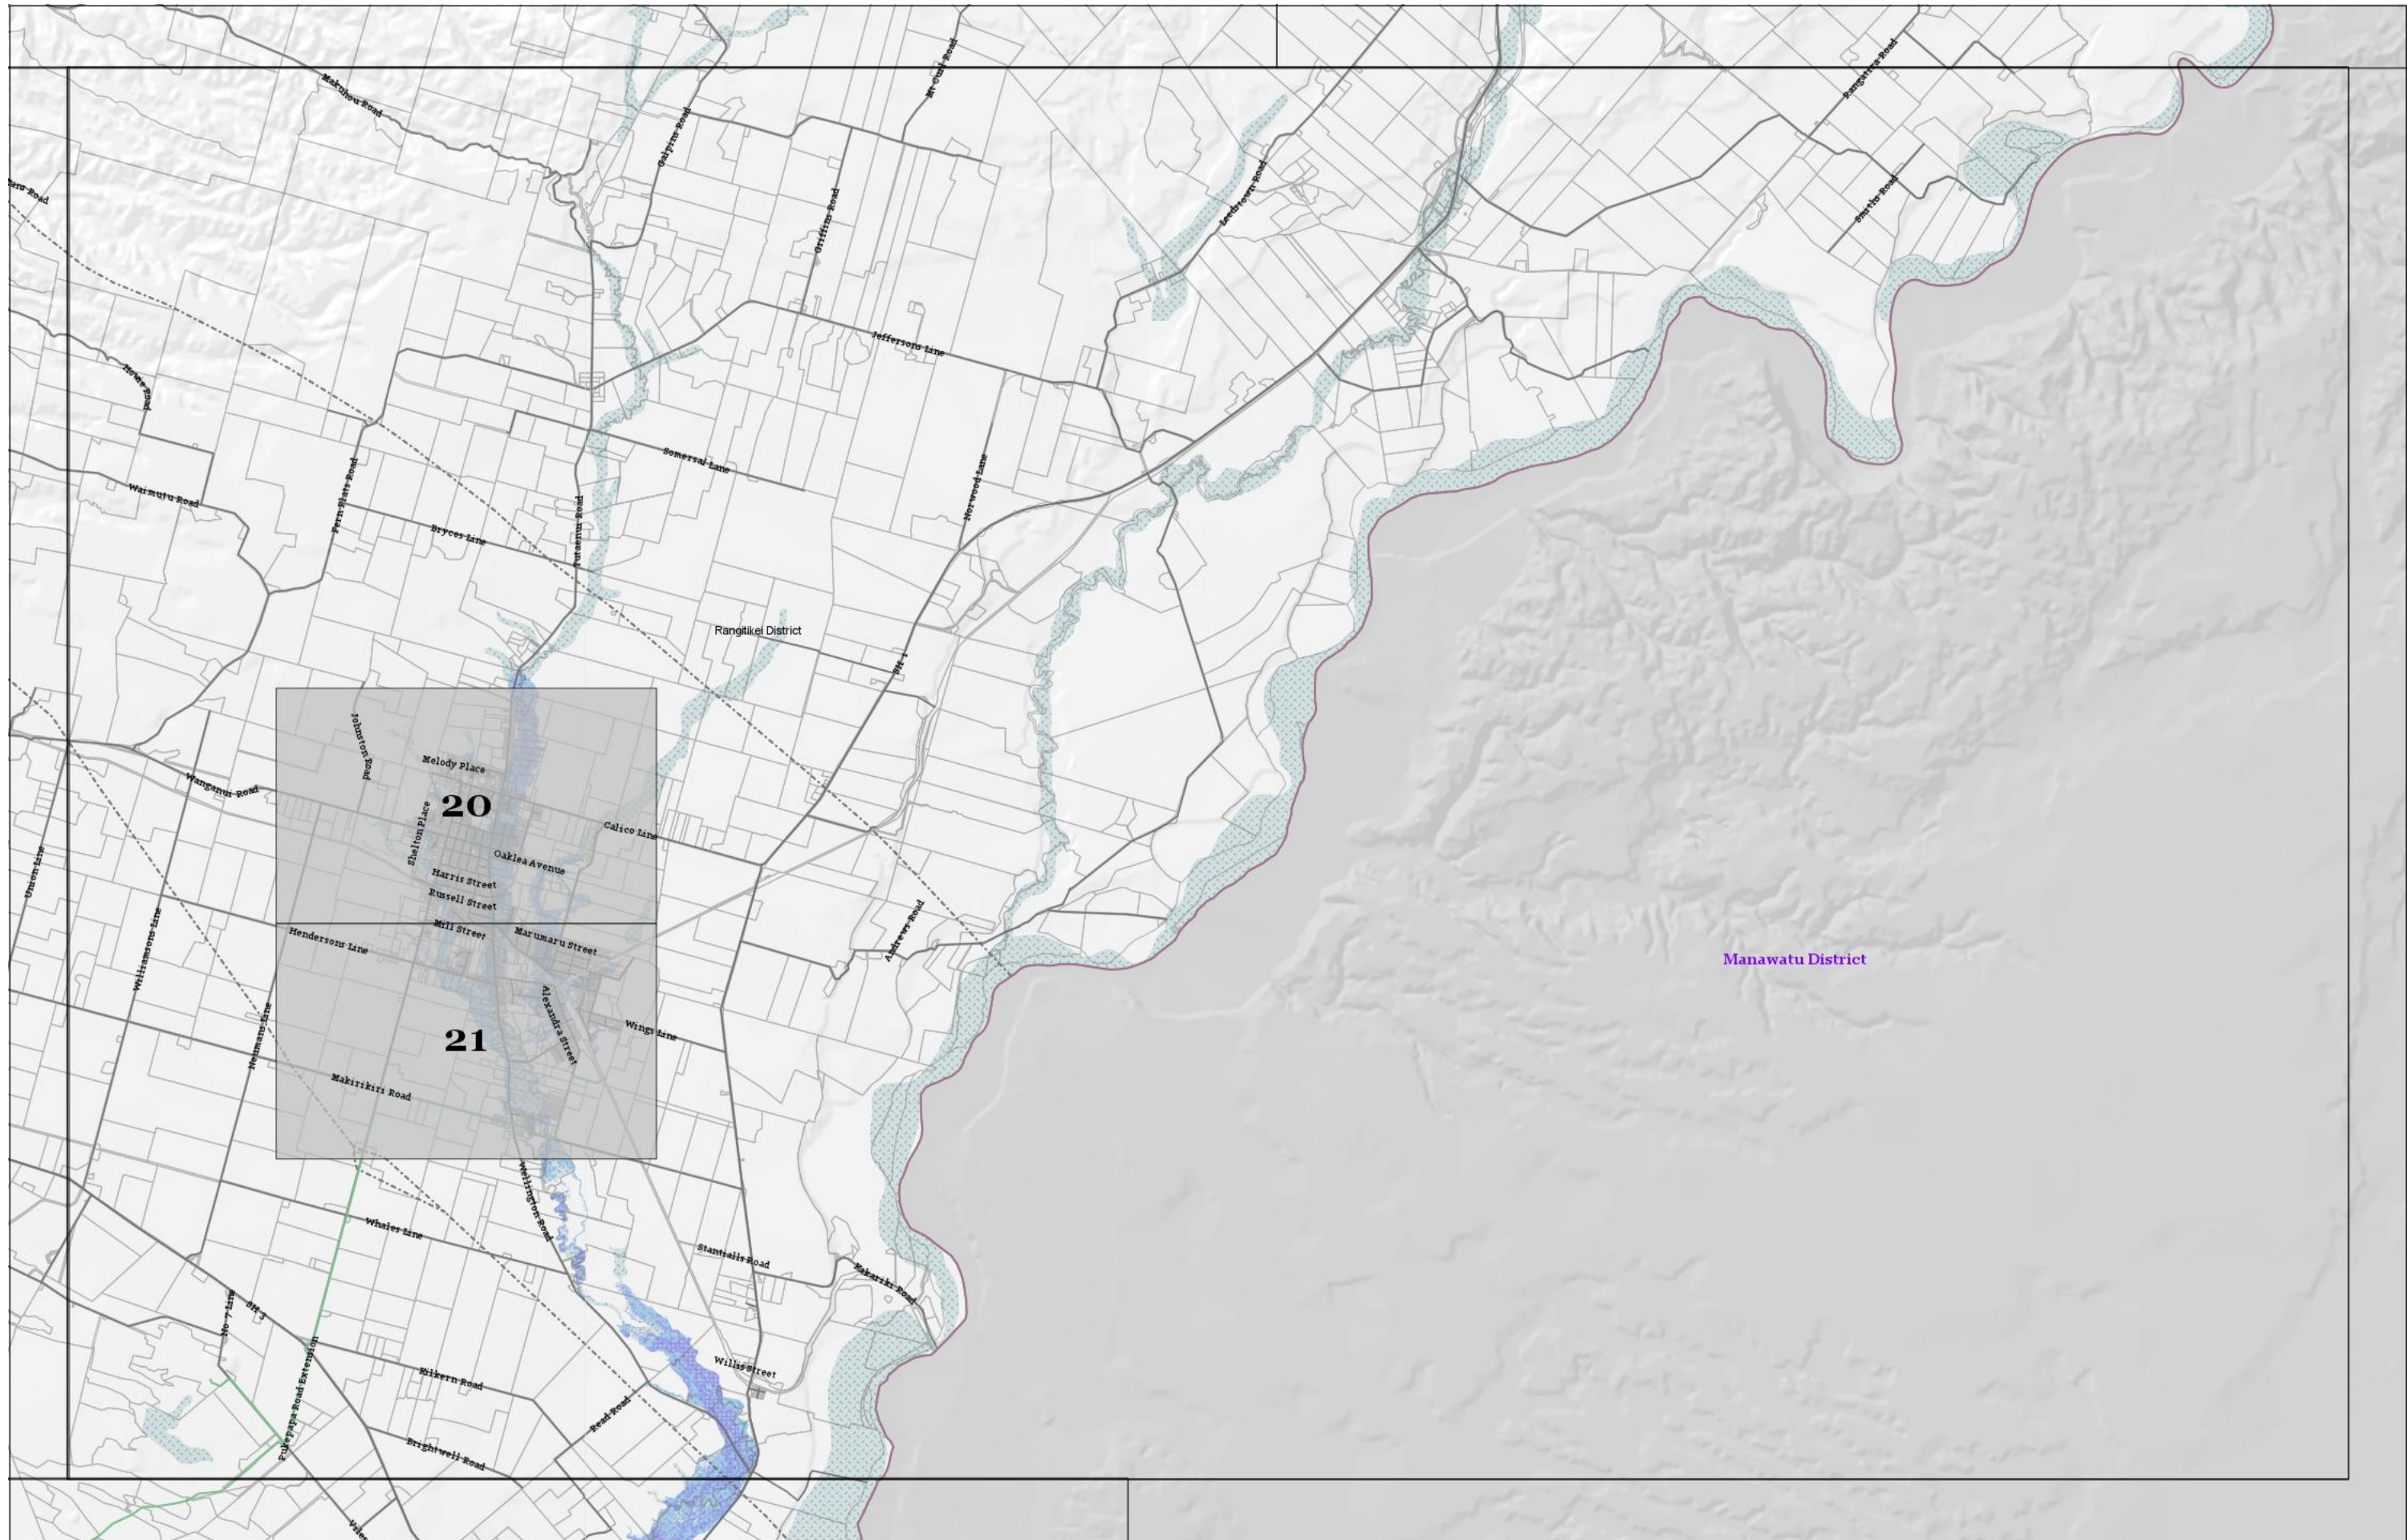

Rangitikei District Plan Hazard Areas

 NORTH

 Scale 1:75000 Wednesday, 30 November 2016

Rangitikei District Plan Planning Zones

Scale 1:75000

Wednesday, 30 November 2016

Rangitikei District Plan Hazard Areas