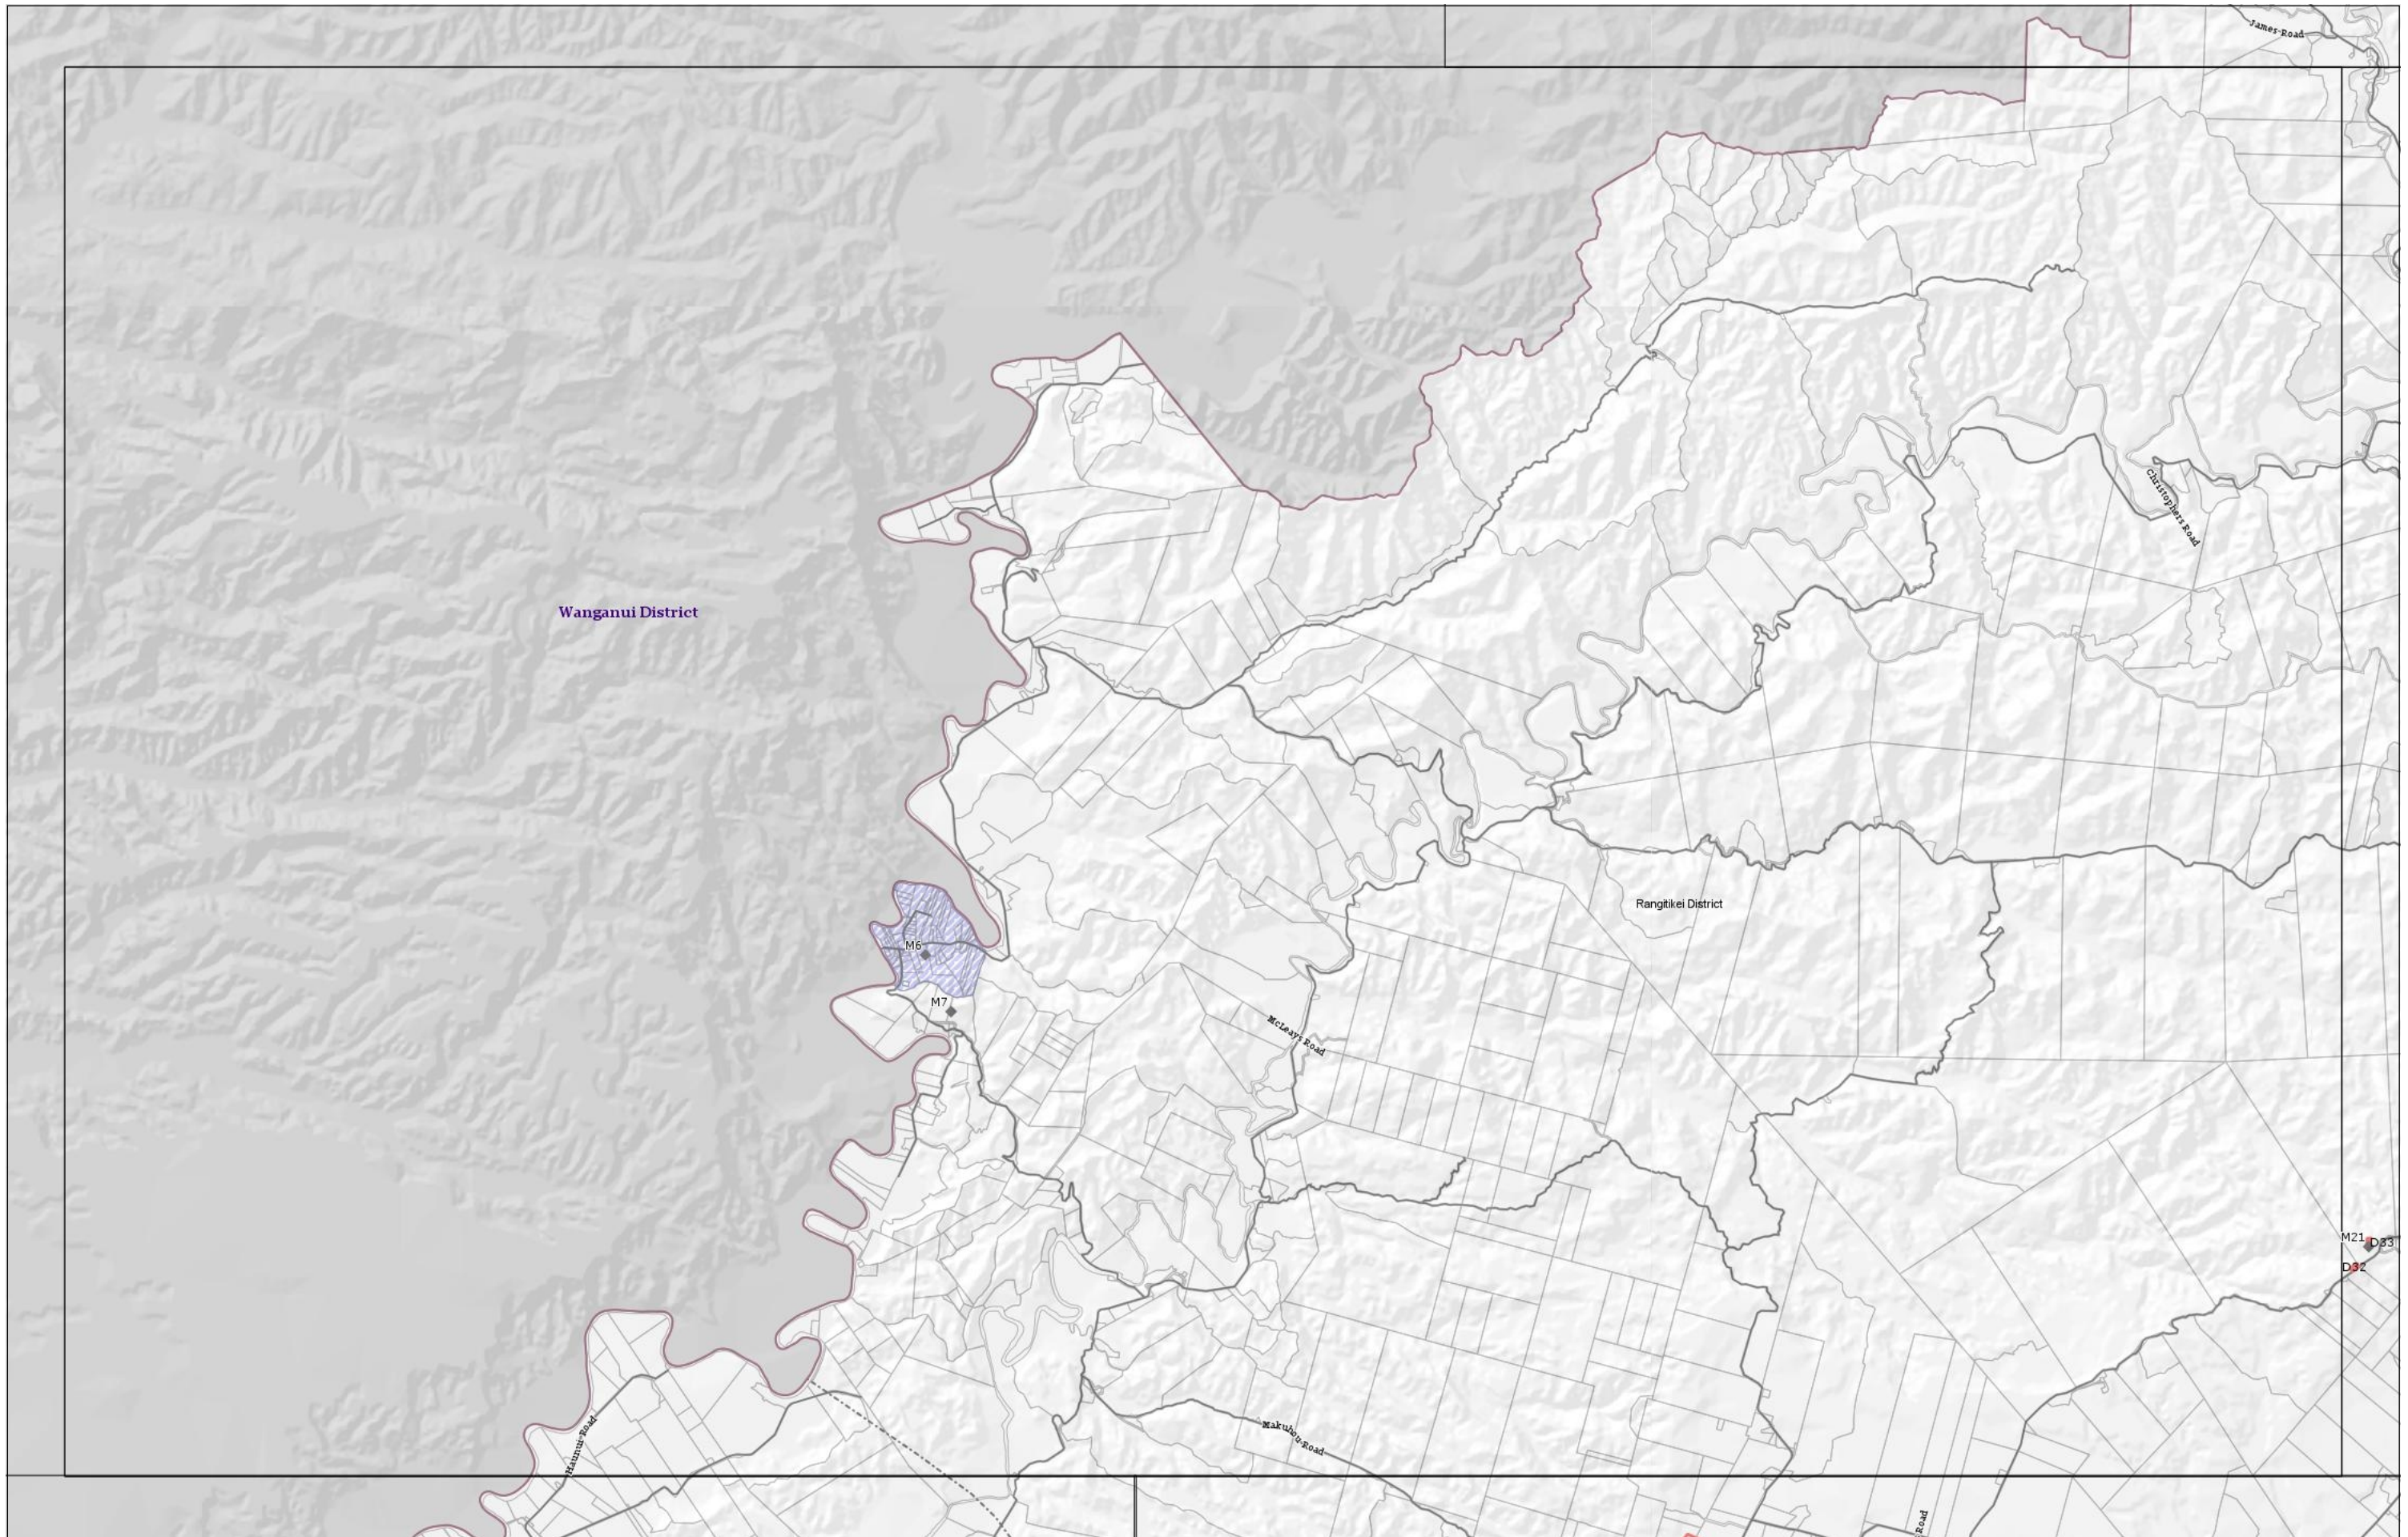

NORTH
Scale 1:75000

Wednesday, 30 November 2016

Rangitikei District Plan Planning Zones

NORTH
Scale 1:75000

Wednesday, 30 November 2016

Rangitikei District Plan Hazard Areas

NORTH
Scale 1:75000

Wednesday, 30 November 2016

Rangitikei District Plan Hazard Areas

 NORTH

 Scale 1:75000 Wednesday, 30 November 2016

Rangitikei District Plan Planning Zones

Scale 1:75000

Wednesday, 30 November 2016

Rangitikei District Plan Hazard Areas

 NORTH

 Scale 1:75000 Wednesday, 30 November 2016

Rangitikei District Plan Planning Zones

Scale 1:75000

Wednesday, 30 November 2016

Rangitikei District Plan Planning Zones

Scale 1:75000

Wednesday, 30 November 2016

Rangitikei District Plan Hazard Areas

Scale 1:75000

Wednesday, 30 November 2016

Rangitikei District Plan Hazard Areas

NORTH
Scale 1:200000 Wednesday, 30 November 2016

Rangitikei District Plan Hazard Areas