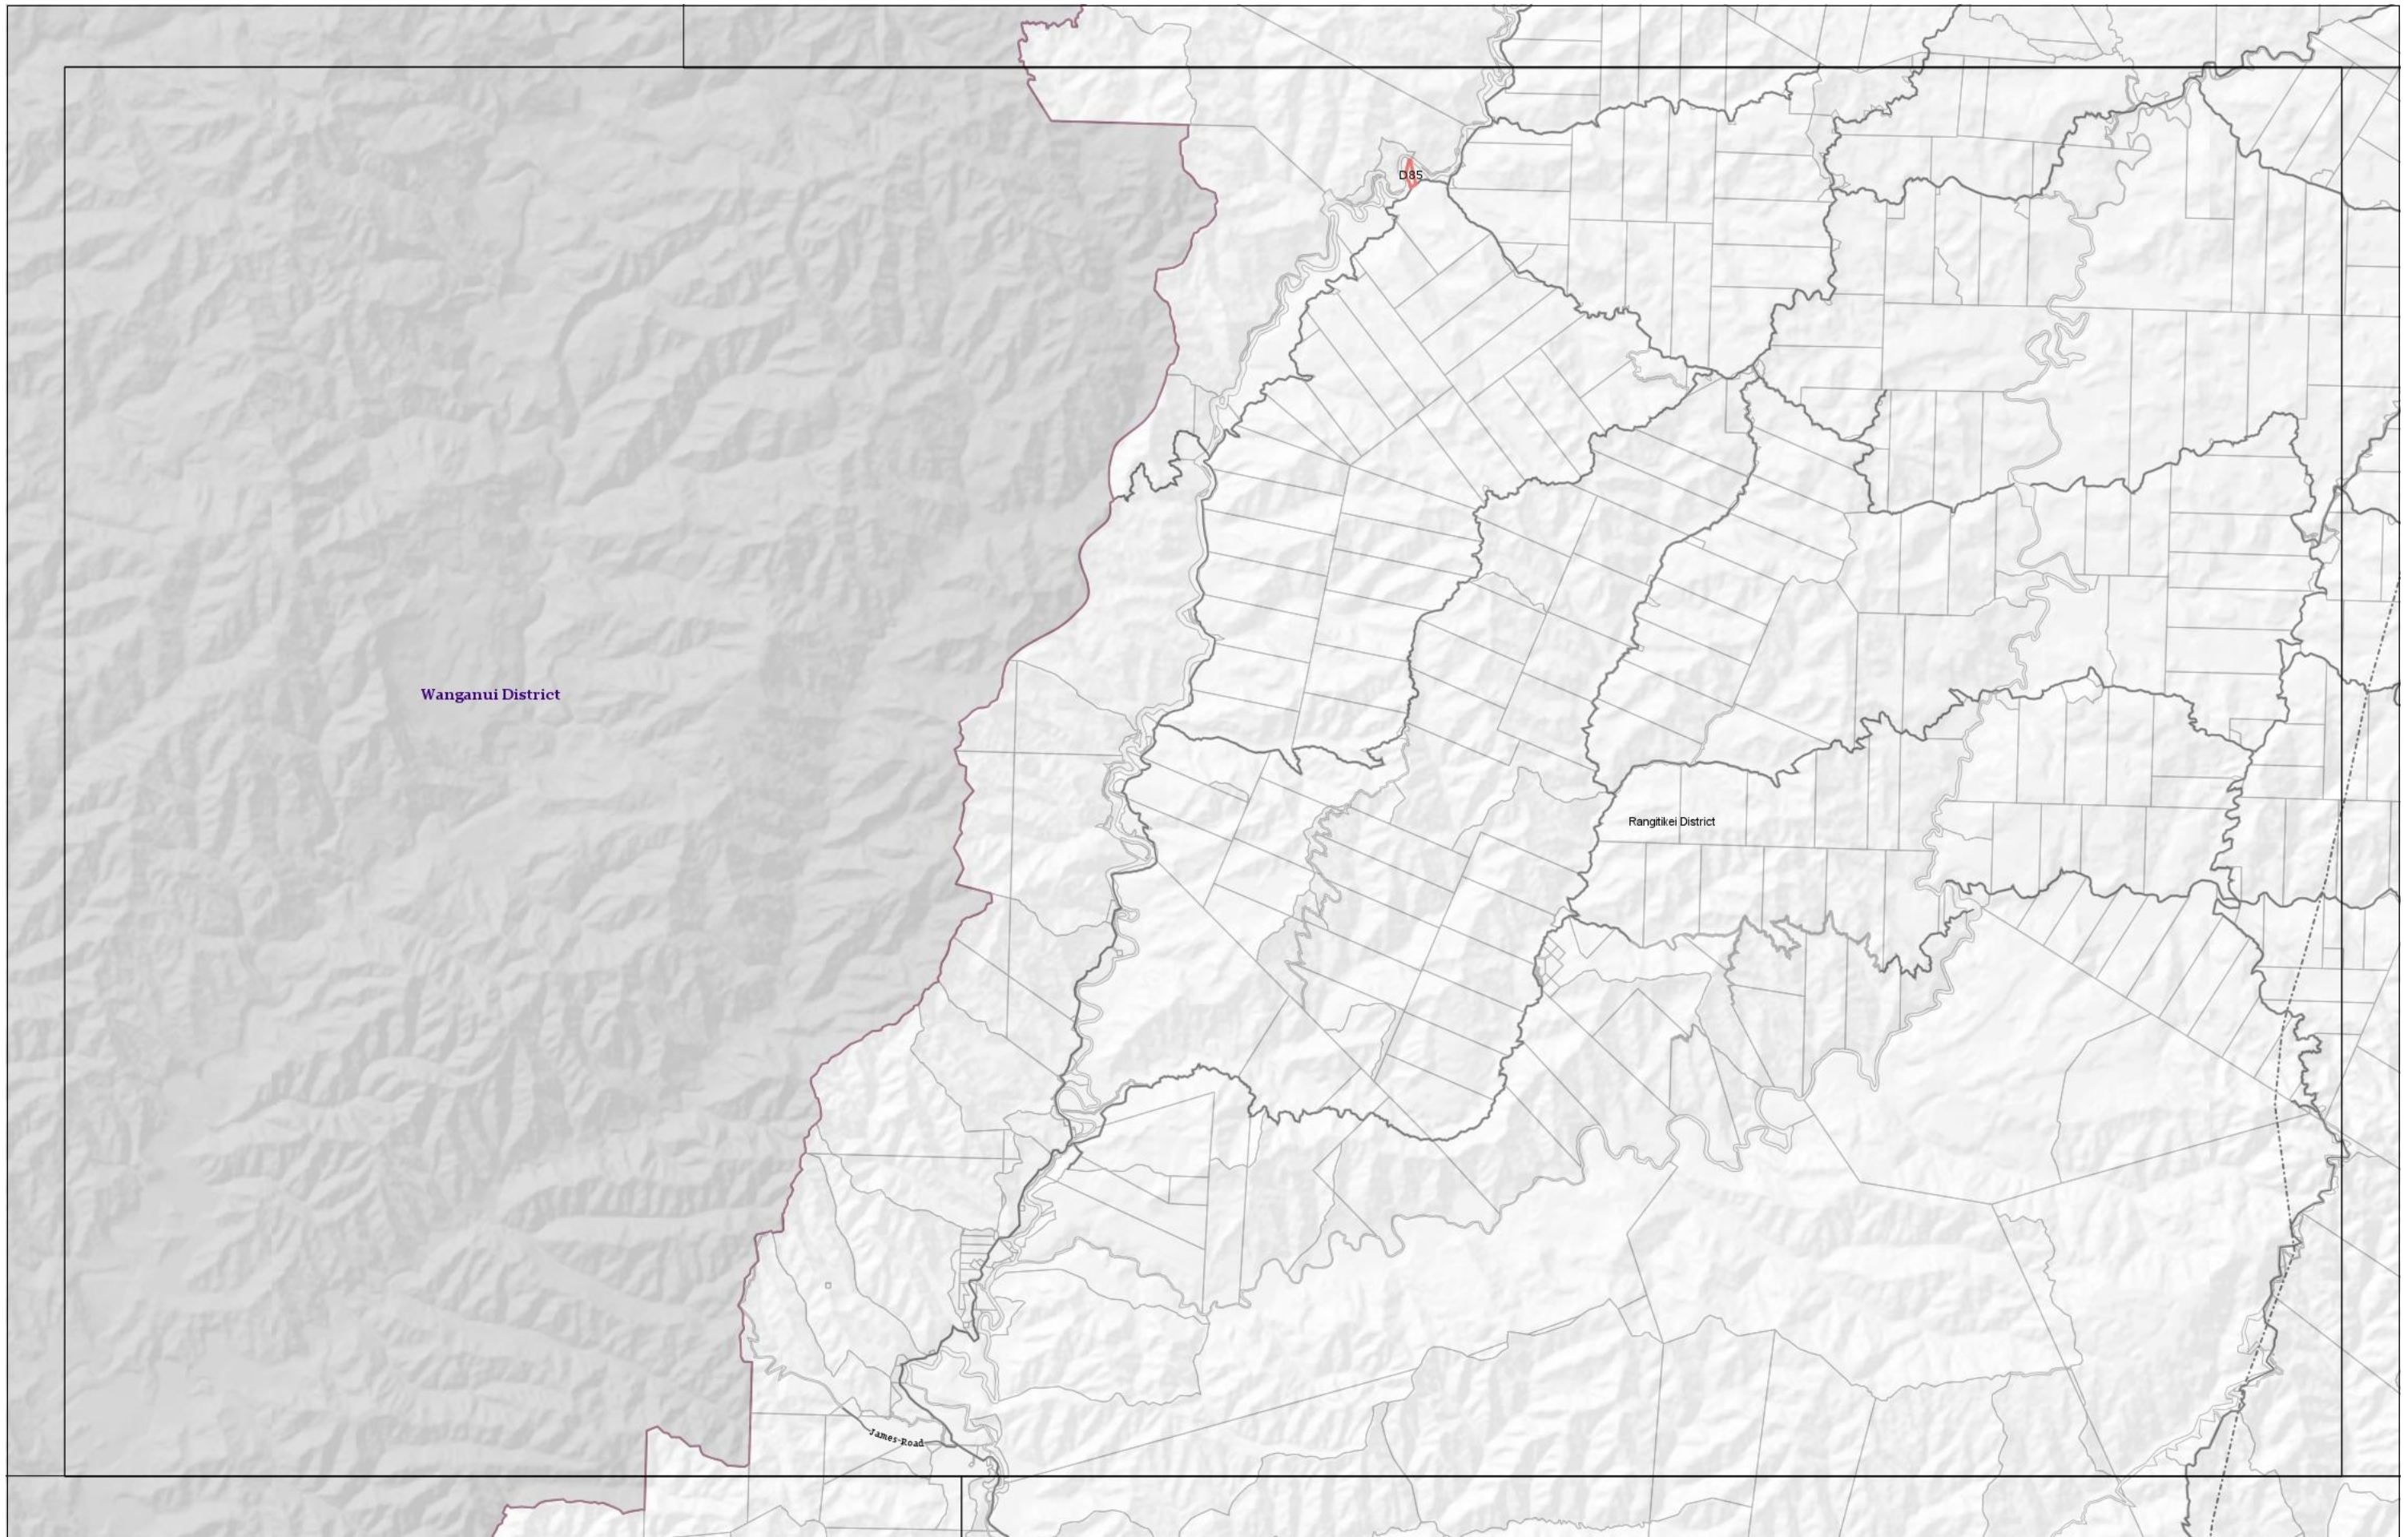

NORTH
Scale 1:75000

Wednesday, 30 November 2016

Rangitikei District Plan Planning Zones

NORTH
Scale 1:75000

Wednesday, 30 November 2016

Rangitikei District Plan Hazard Areas

NORTH
Scale 1:75000

Wednesday, 30 November 2016

Rangitikei District Plan Hazard Areas

 NORTH

 Scale 1:75000 Wednesday, 30 November 2016

Rangitikei District Plan Planning Zones

Scale 1:75000

Wednesday, 30 November 2016

Rangitikei District Plan Hazard Areas

 NORTH

 Scale 1:75000 Wednesday, 30 November 2016

Rangitikei District Plan Planning Zones

Scale 1:75000

Wednesday, 30 November 2016

Rangitikei District Plan Planning Zones

Scale 1:75000

Wednesday, 30 November 2016

Rangitikei District Plan Hazard Areas

Scale 1:75000

Wednesday, 30 November 2016

Rangitikei District Plan Hazard Areas

NORTH
Scale 1:200000 Wednesday, 30 November 2016

Rangitikei District Plan Hazard Areas