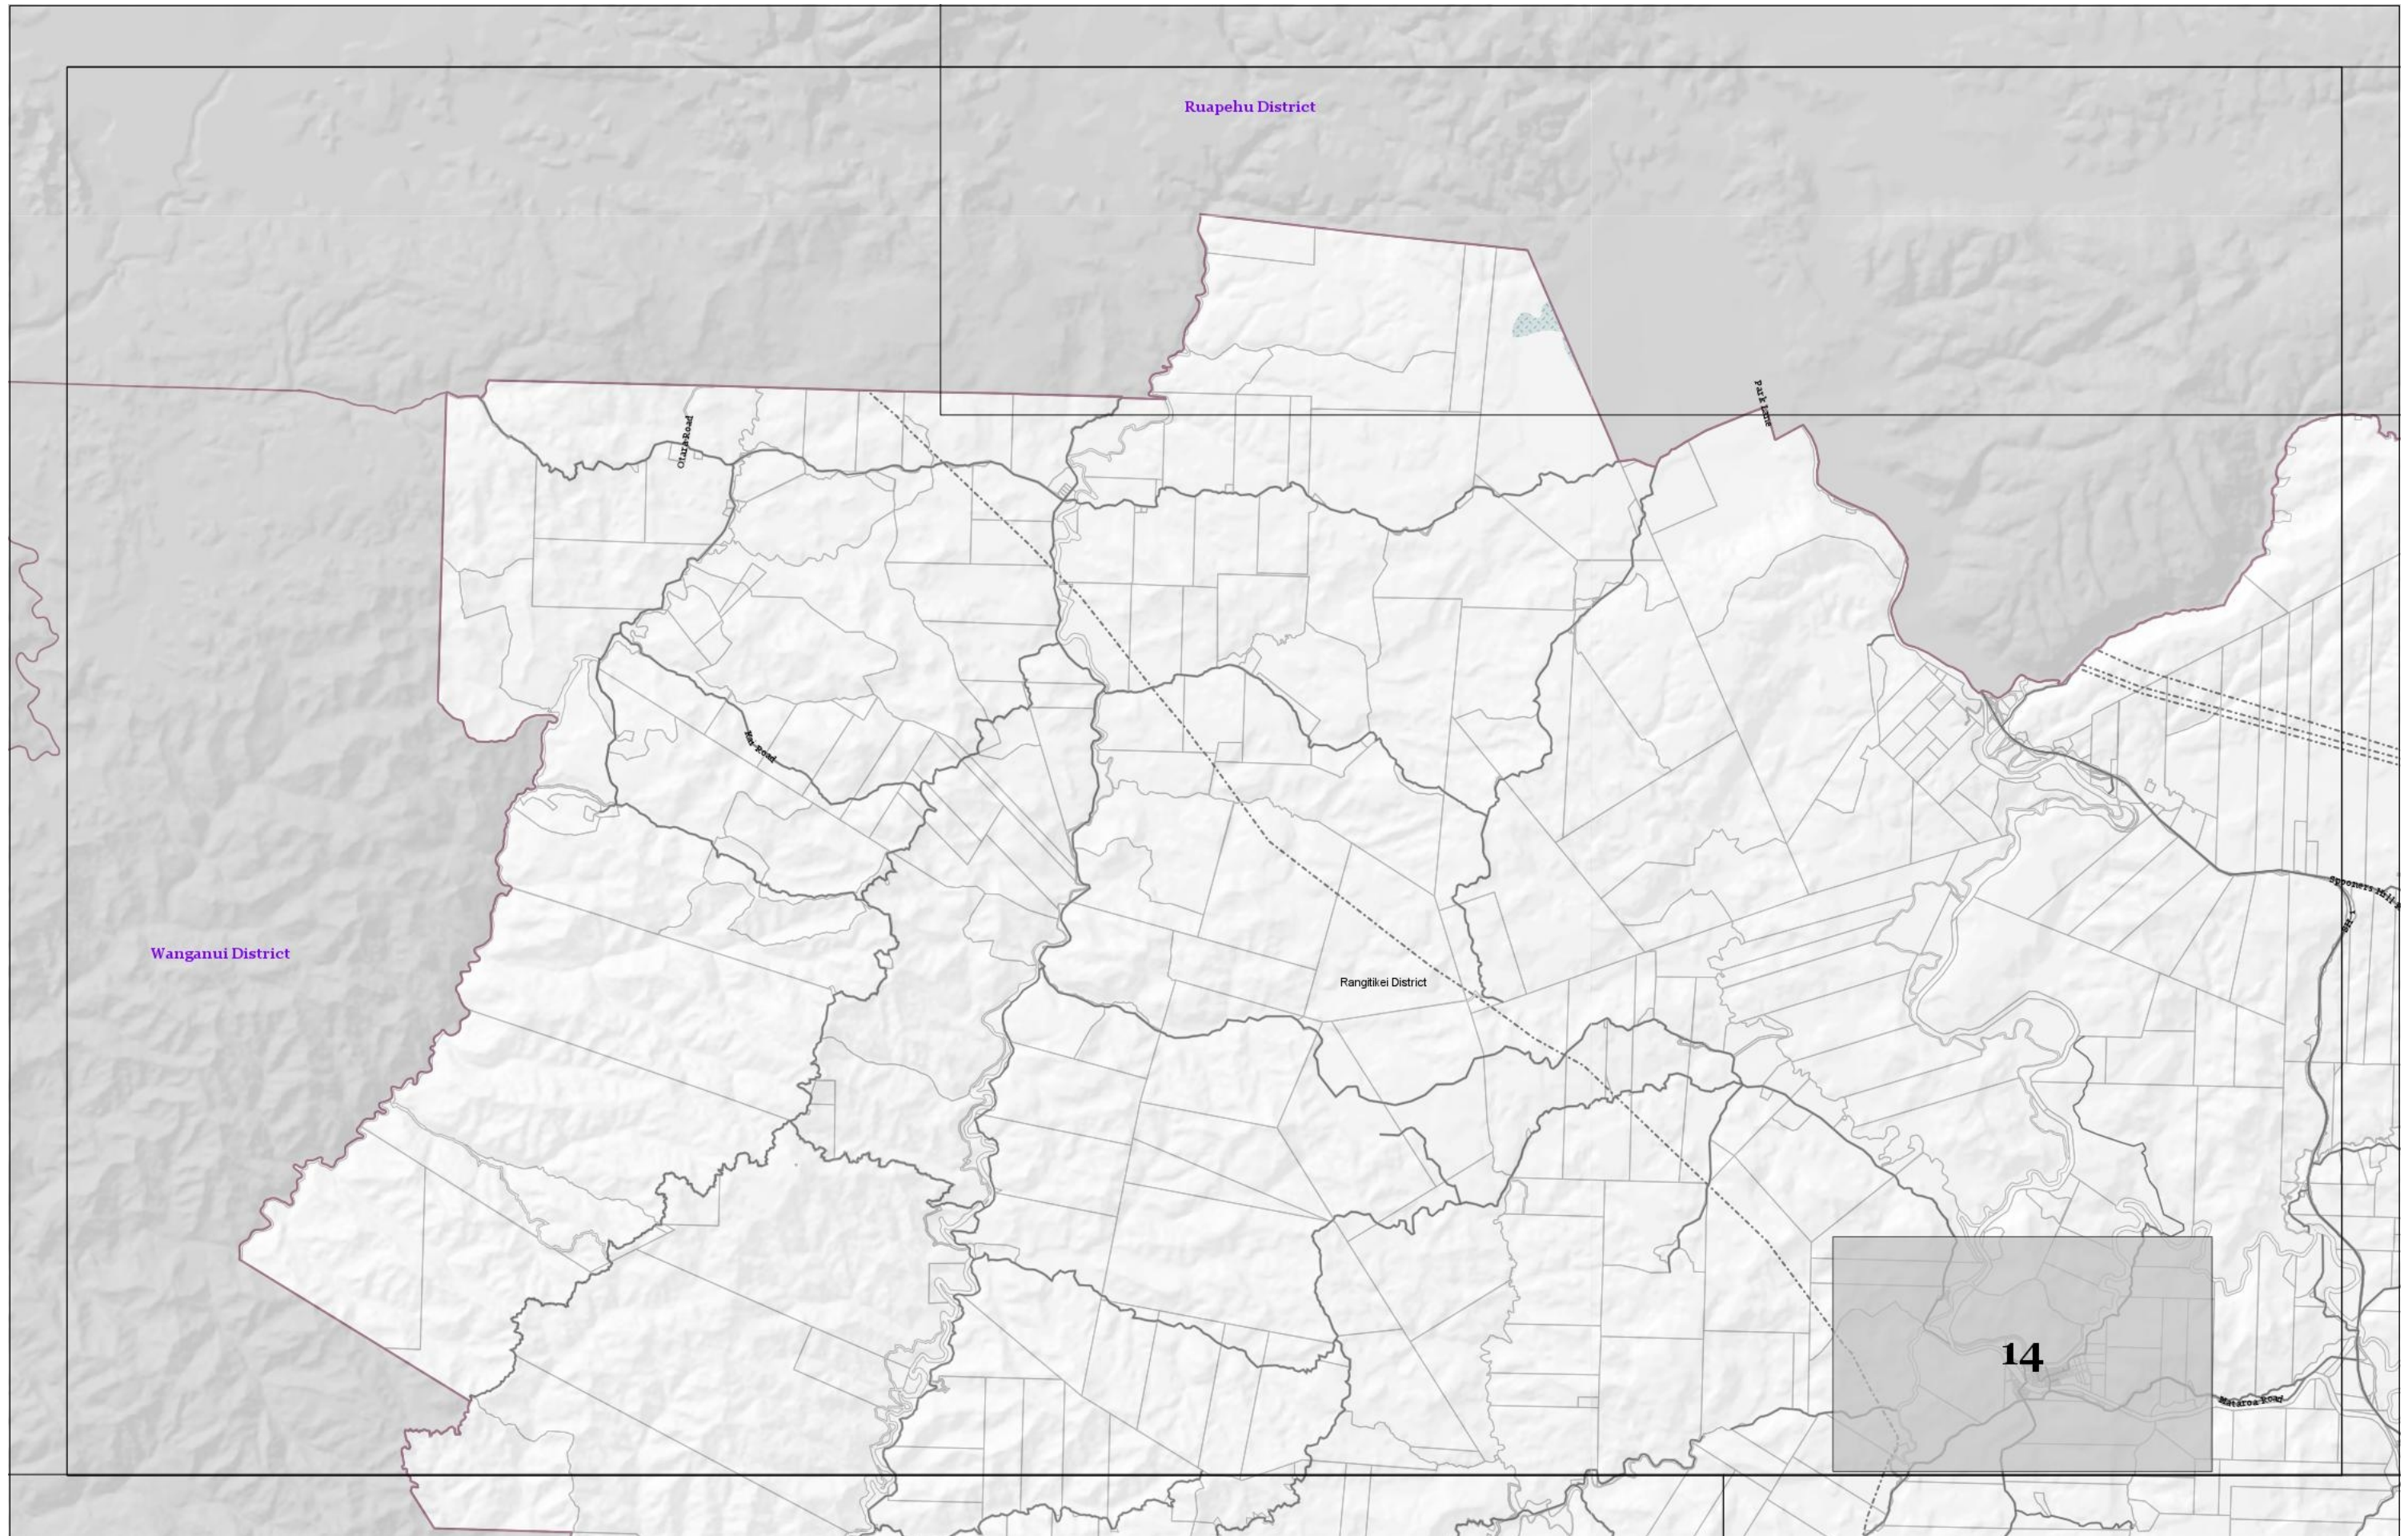

NORTH
Scale 1:75000

Wednesday, 30 November 2016

Rangitikei District Plan Planning Zones

NORTH
Scale 1:75000

Wednesday, 30 November 2016

Rangitikei District Plan Hazard Areas

NORTH
Scale 1:75000

Wednesday, 30 November 2016

Rangitikei District Plan Hazard Areas

 NORTH

 Scale 1:75000 Wednesday, 30 November 2016

Rangitikei District Plan Planning Zones

Scale 1:75000

Wednesday, 30 November 2016

Rangitikei District Plan Hazard Areas

 NORTH

 Scale 1:75000 Wednesday, 30 November 2016

Rangitikei District Plan Planning Zones

Scale 1:75000

Wednesday, 30 November 2016

Rangitikei District Plan Planning Zones

Scale 1:75000

Wednesday, 30 November 2016