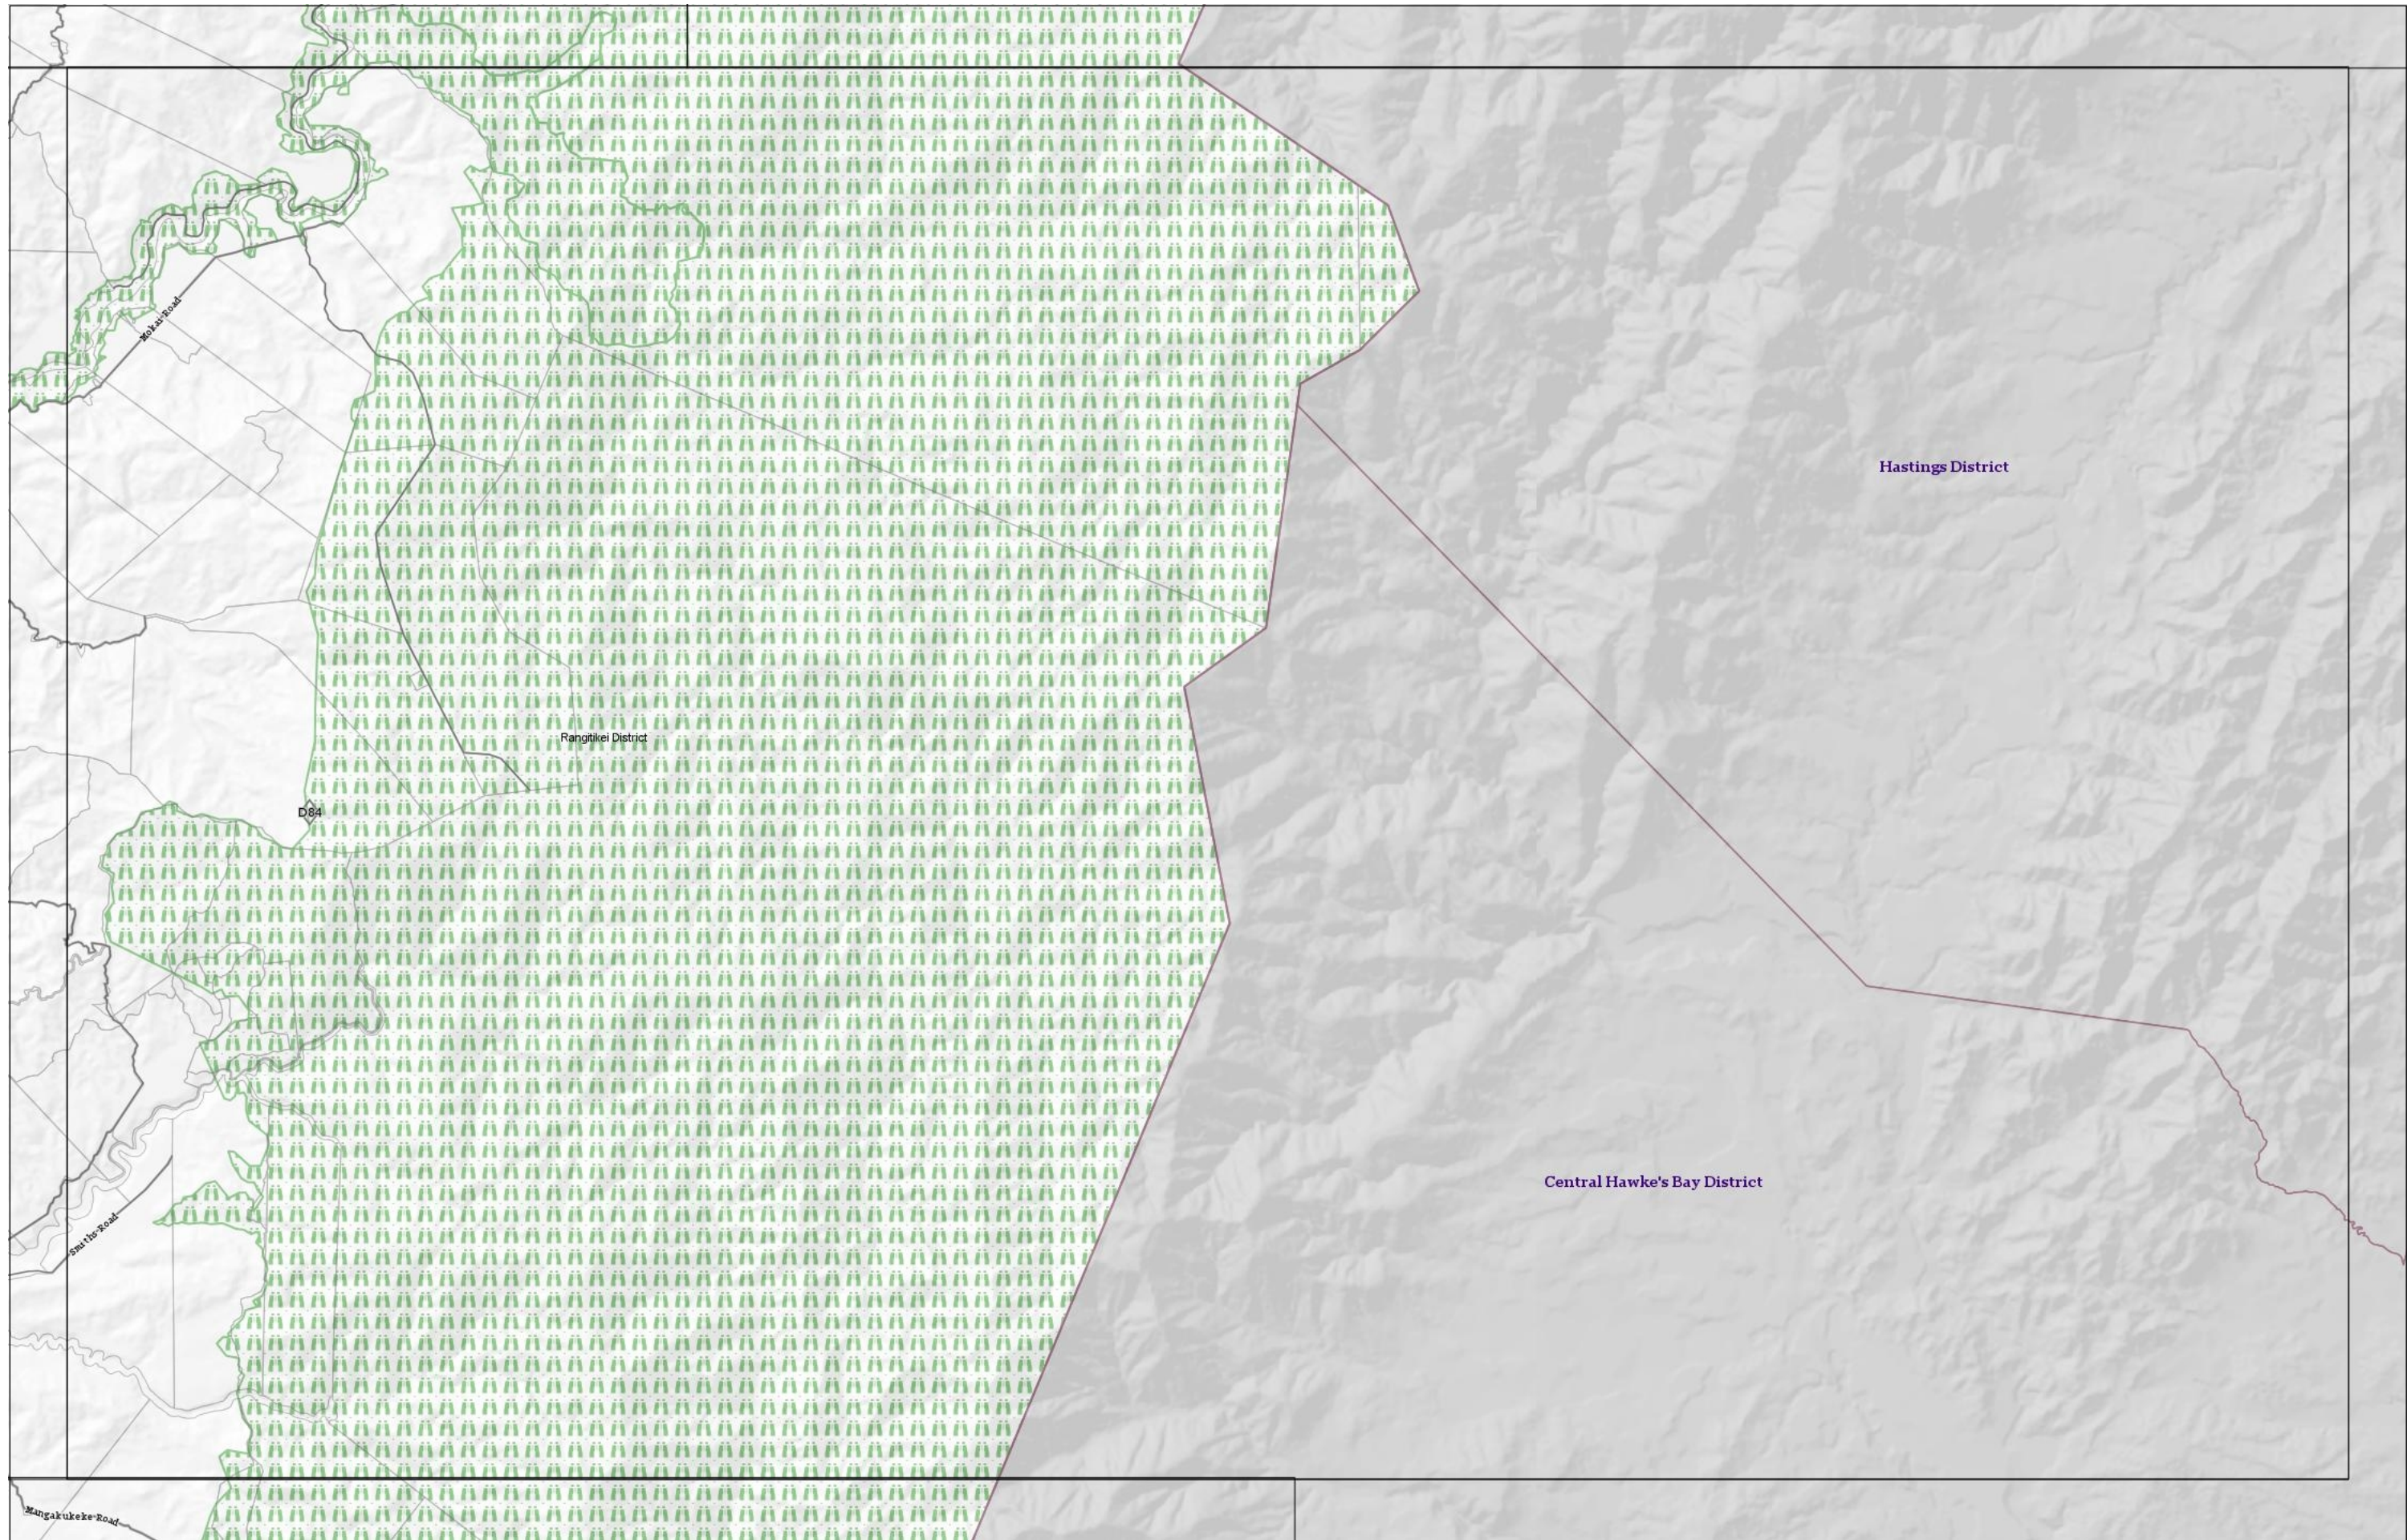

Rangitikei District Plan Hazard Areas

 NORTH

 Scale 1:75000 Wednesday, 30 November 2016

Rangitikei District Plan Planning Zones

Scale 1:75000

Wednesday, 30 November 2016

Rangitikei District Plan Hazard Areas

 NORTH

 Scale 1:75000 Wednesday, 30 November 2016

Rangitikei District Plan Planning Zones

Scale 1:75000

Wednesday, 30 November 2016

Rangitikei District Plan Planning Zones

Scale 1:75000

Wednesday, 30 November 2016

Rangitikei District Plan Hazard Areas

Scale 1:75000

Wednesday, 30 November 2016

Rangitikei District Plan Hazard Areas

NORTH
Scale 1:200000 Wednesday, 30 November 2016

Rangitikei District Plan Hazard Areas