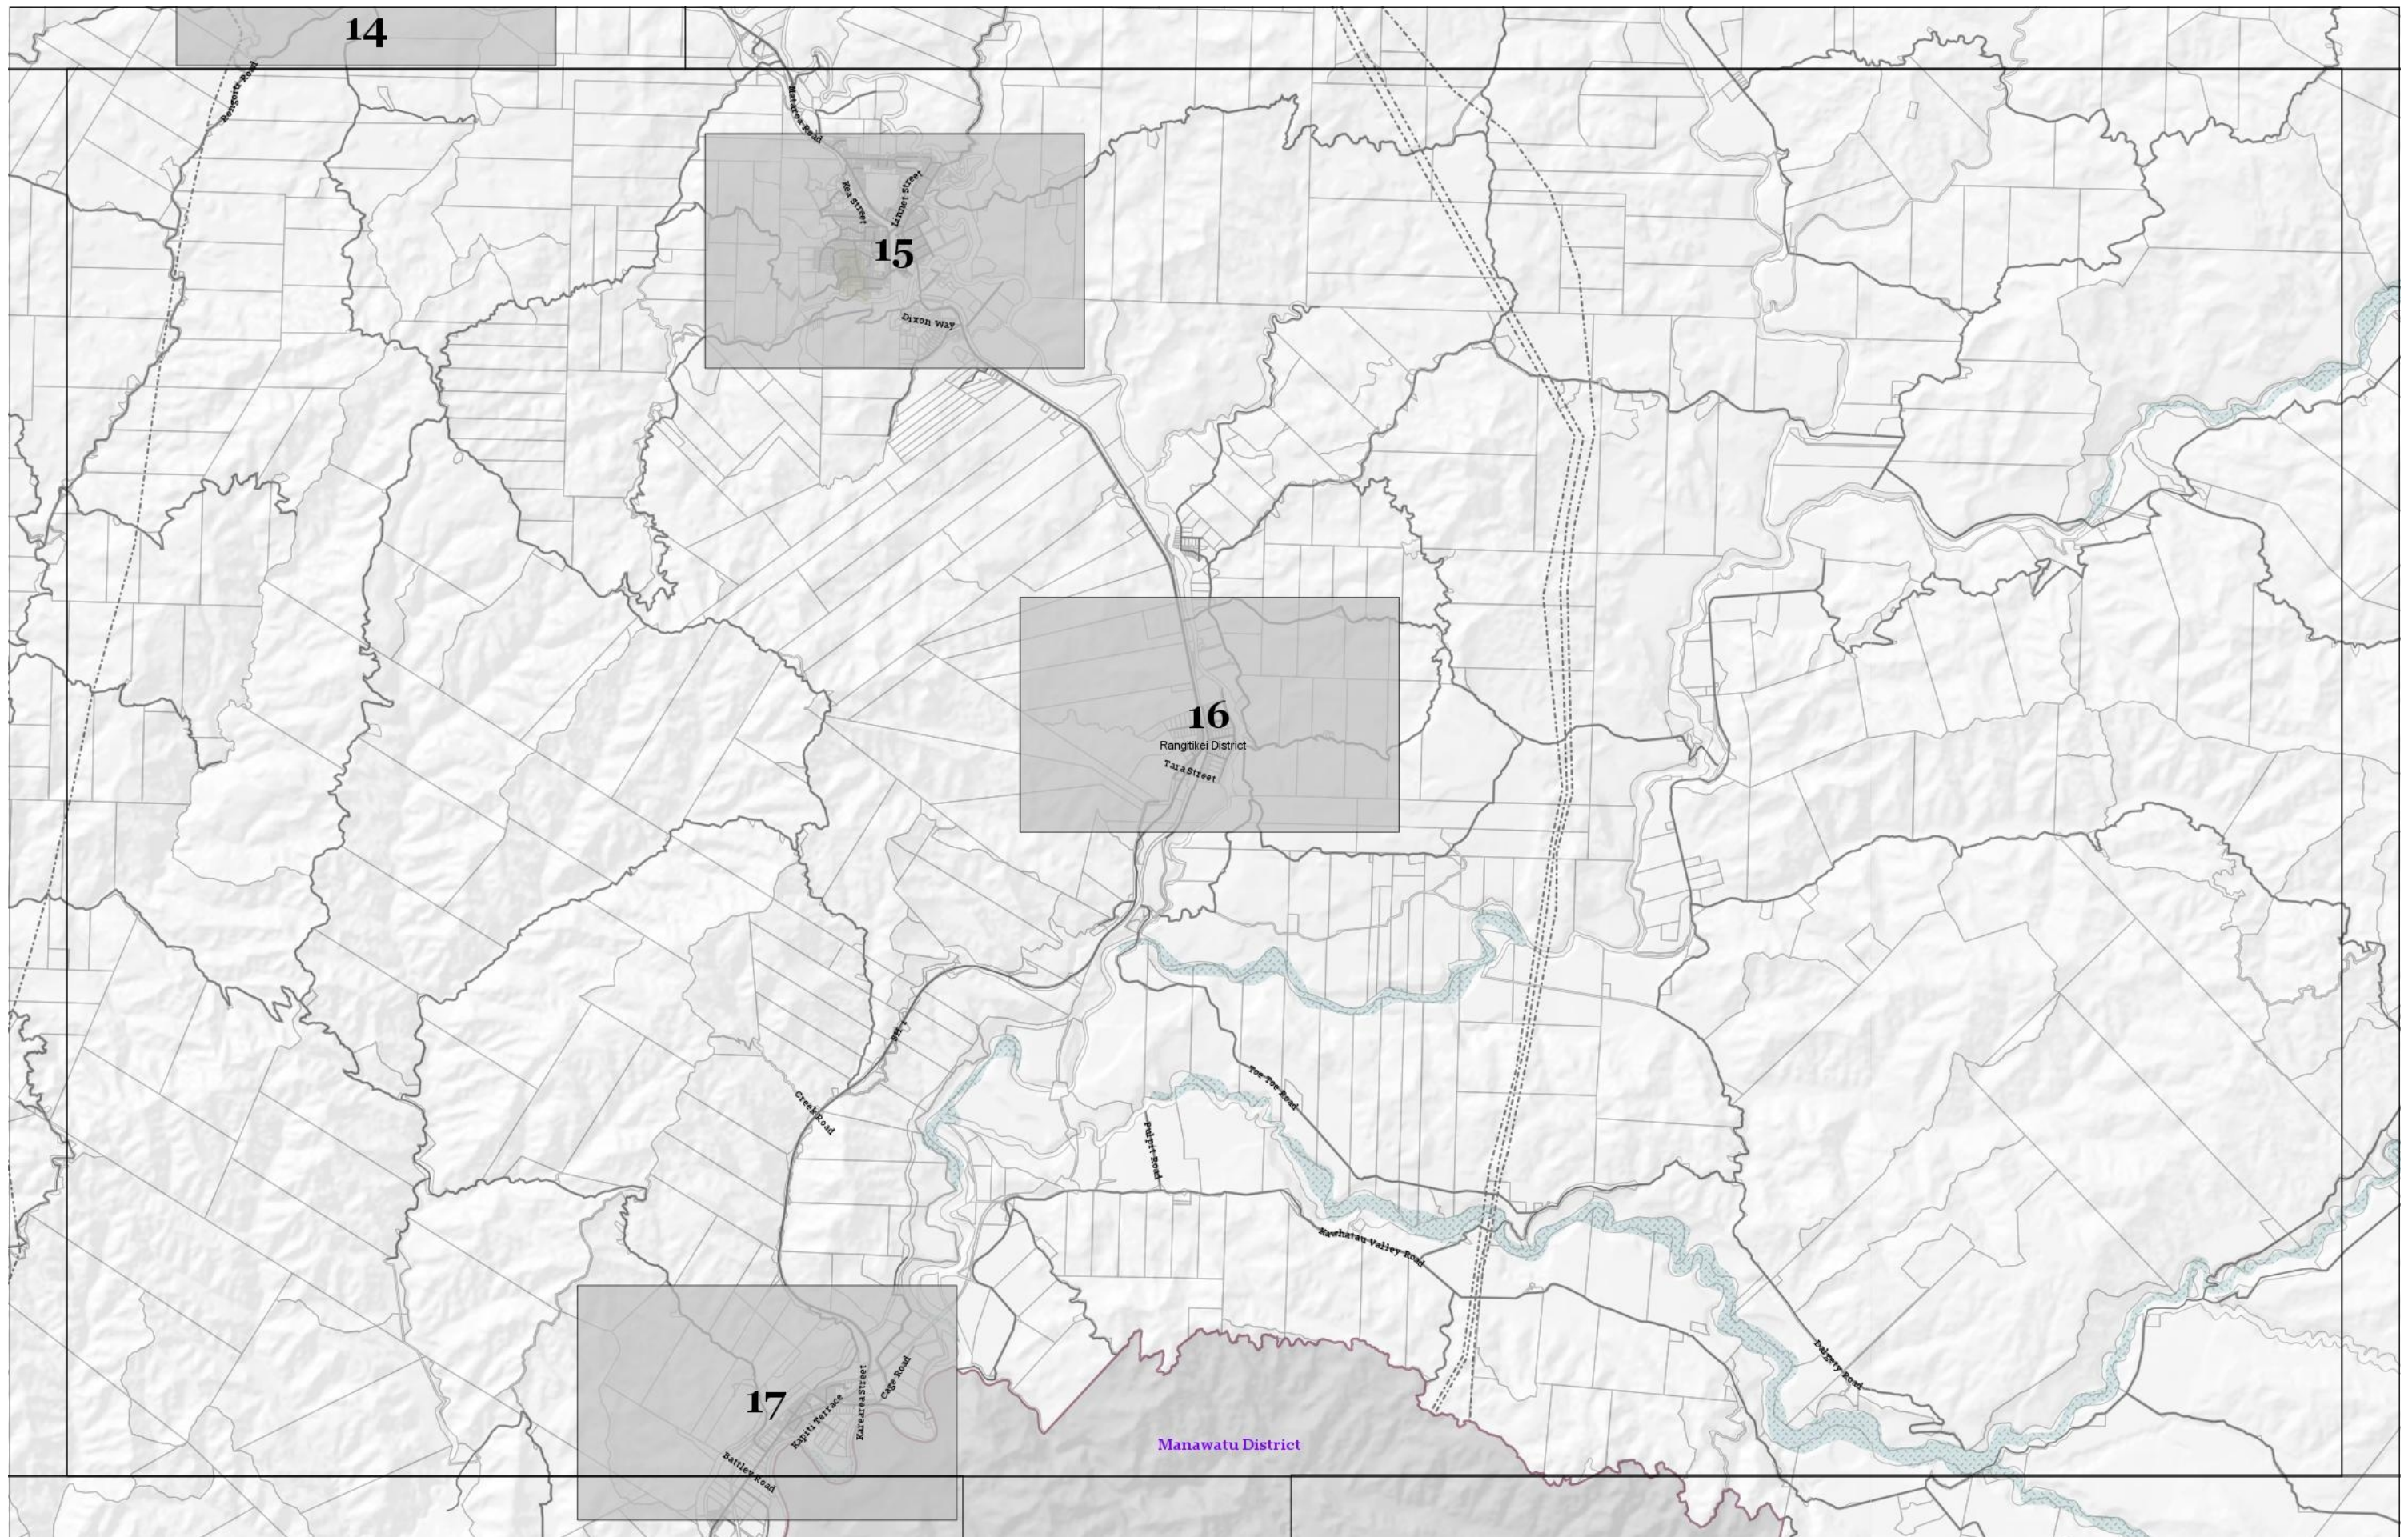

NORTH
Scale 1:75000

Wednesday, 30 November 2016

Rangitikei District Plan Planning Zones

NORTH
Scale 1:75000

Wednesday, 30 November 2016

Rangitikei District Plan Hazard Areas

NORTH
Scale 1:75000

Wednesday, 30 November 2016

Rangitikei District Plan Hazard Areas

 NORTH

 Scale 1:75000 Wednesday, 30 November 2016

Rangitikei District Plan Planning Zones

Scale 1:75000

Wednesday, 30 November 2016

Rangitikei District Plan Hazard Areas

 NORTH

 Scale 1:75000 Wednesday, 30 November 2016

Rangitikei District Plan Planning Zones

Scale 1:75000

Wednesday, 30 November 2016

Rangitikei District Plan Planning Zones

Scale 1:75000

Wednesday, 30 November 2016

Rangitikei District Plan Hazard Areas

Scale 1:75000

Wednesday, 30 November 2016

Rangitikei District Plan Hazard Areas

NORTH
Scale 1:200000 Wednesday, 30 November 2016

Rangitikei District Plan Hazard Areas