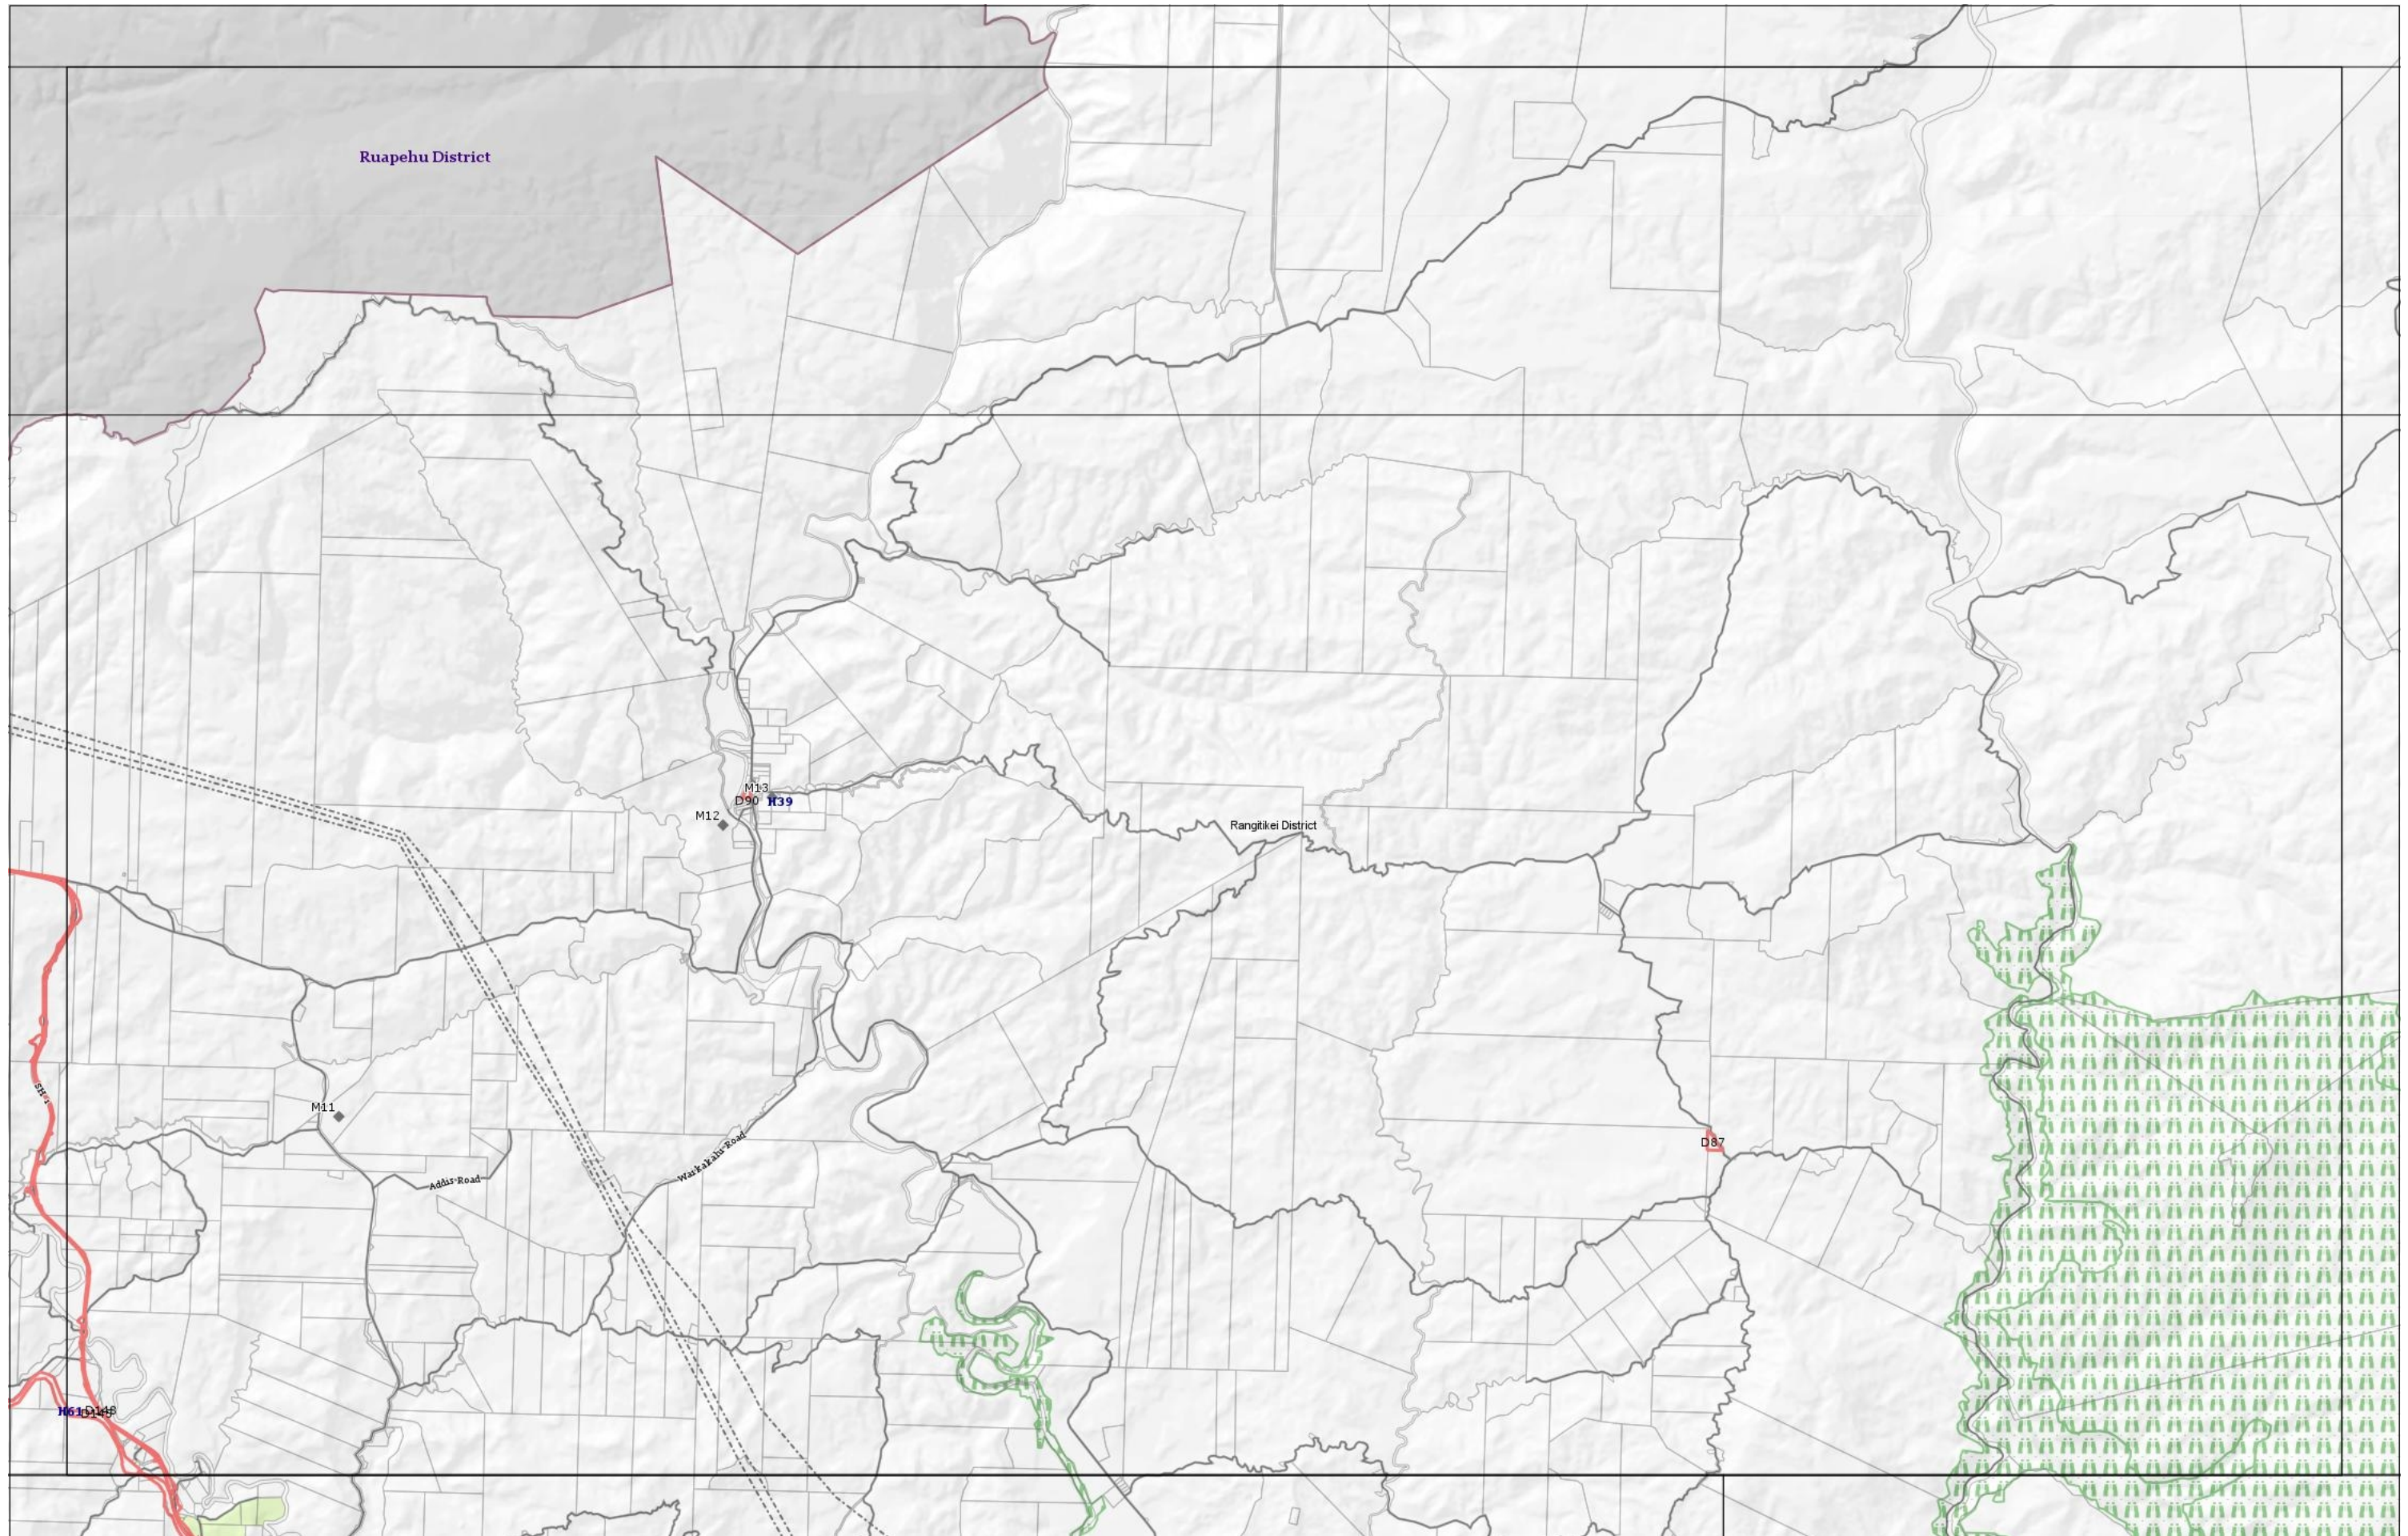

Rangitikei District Plan Hazard Areas

 NORTH

 Scale 1:75000 Wednesday, 30 November 2016

Rangitikei District Plan Planning Zones

Scale 1:75000

Wednesday, 30 November 2016

Rangitikei District Plan Hazard Areas

 NORTH

 Scale 1:75000 Wednesday, 30 November 2016

Rangitikei District Plan Planning Zones

Scale 1:75000

Wednesday, 30 November 2016

Rangitikei District Plan Planning Zones

Scale 1:75000

Wednesday, 30 November 2016

Rangitikei District Plan Hazard Areas

Scale 1:75000

Wednesday, 30 November 2016

Rangitikei District Plan Hazard Areas

NORTH
Scale 1:200000 Wednesday, 30 November 2016

Rangitikei District Plan Hazard Areas