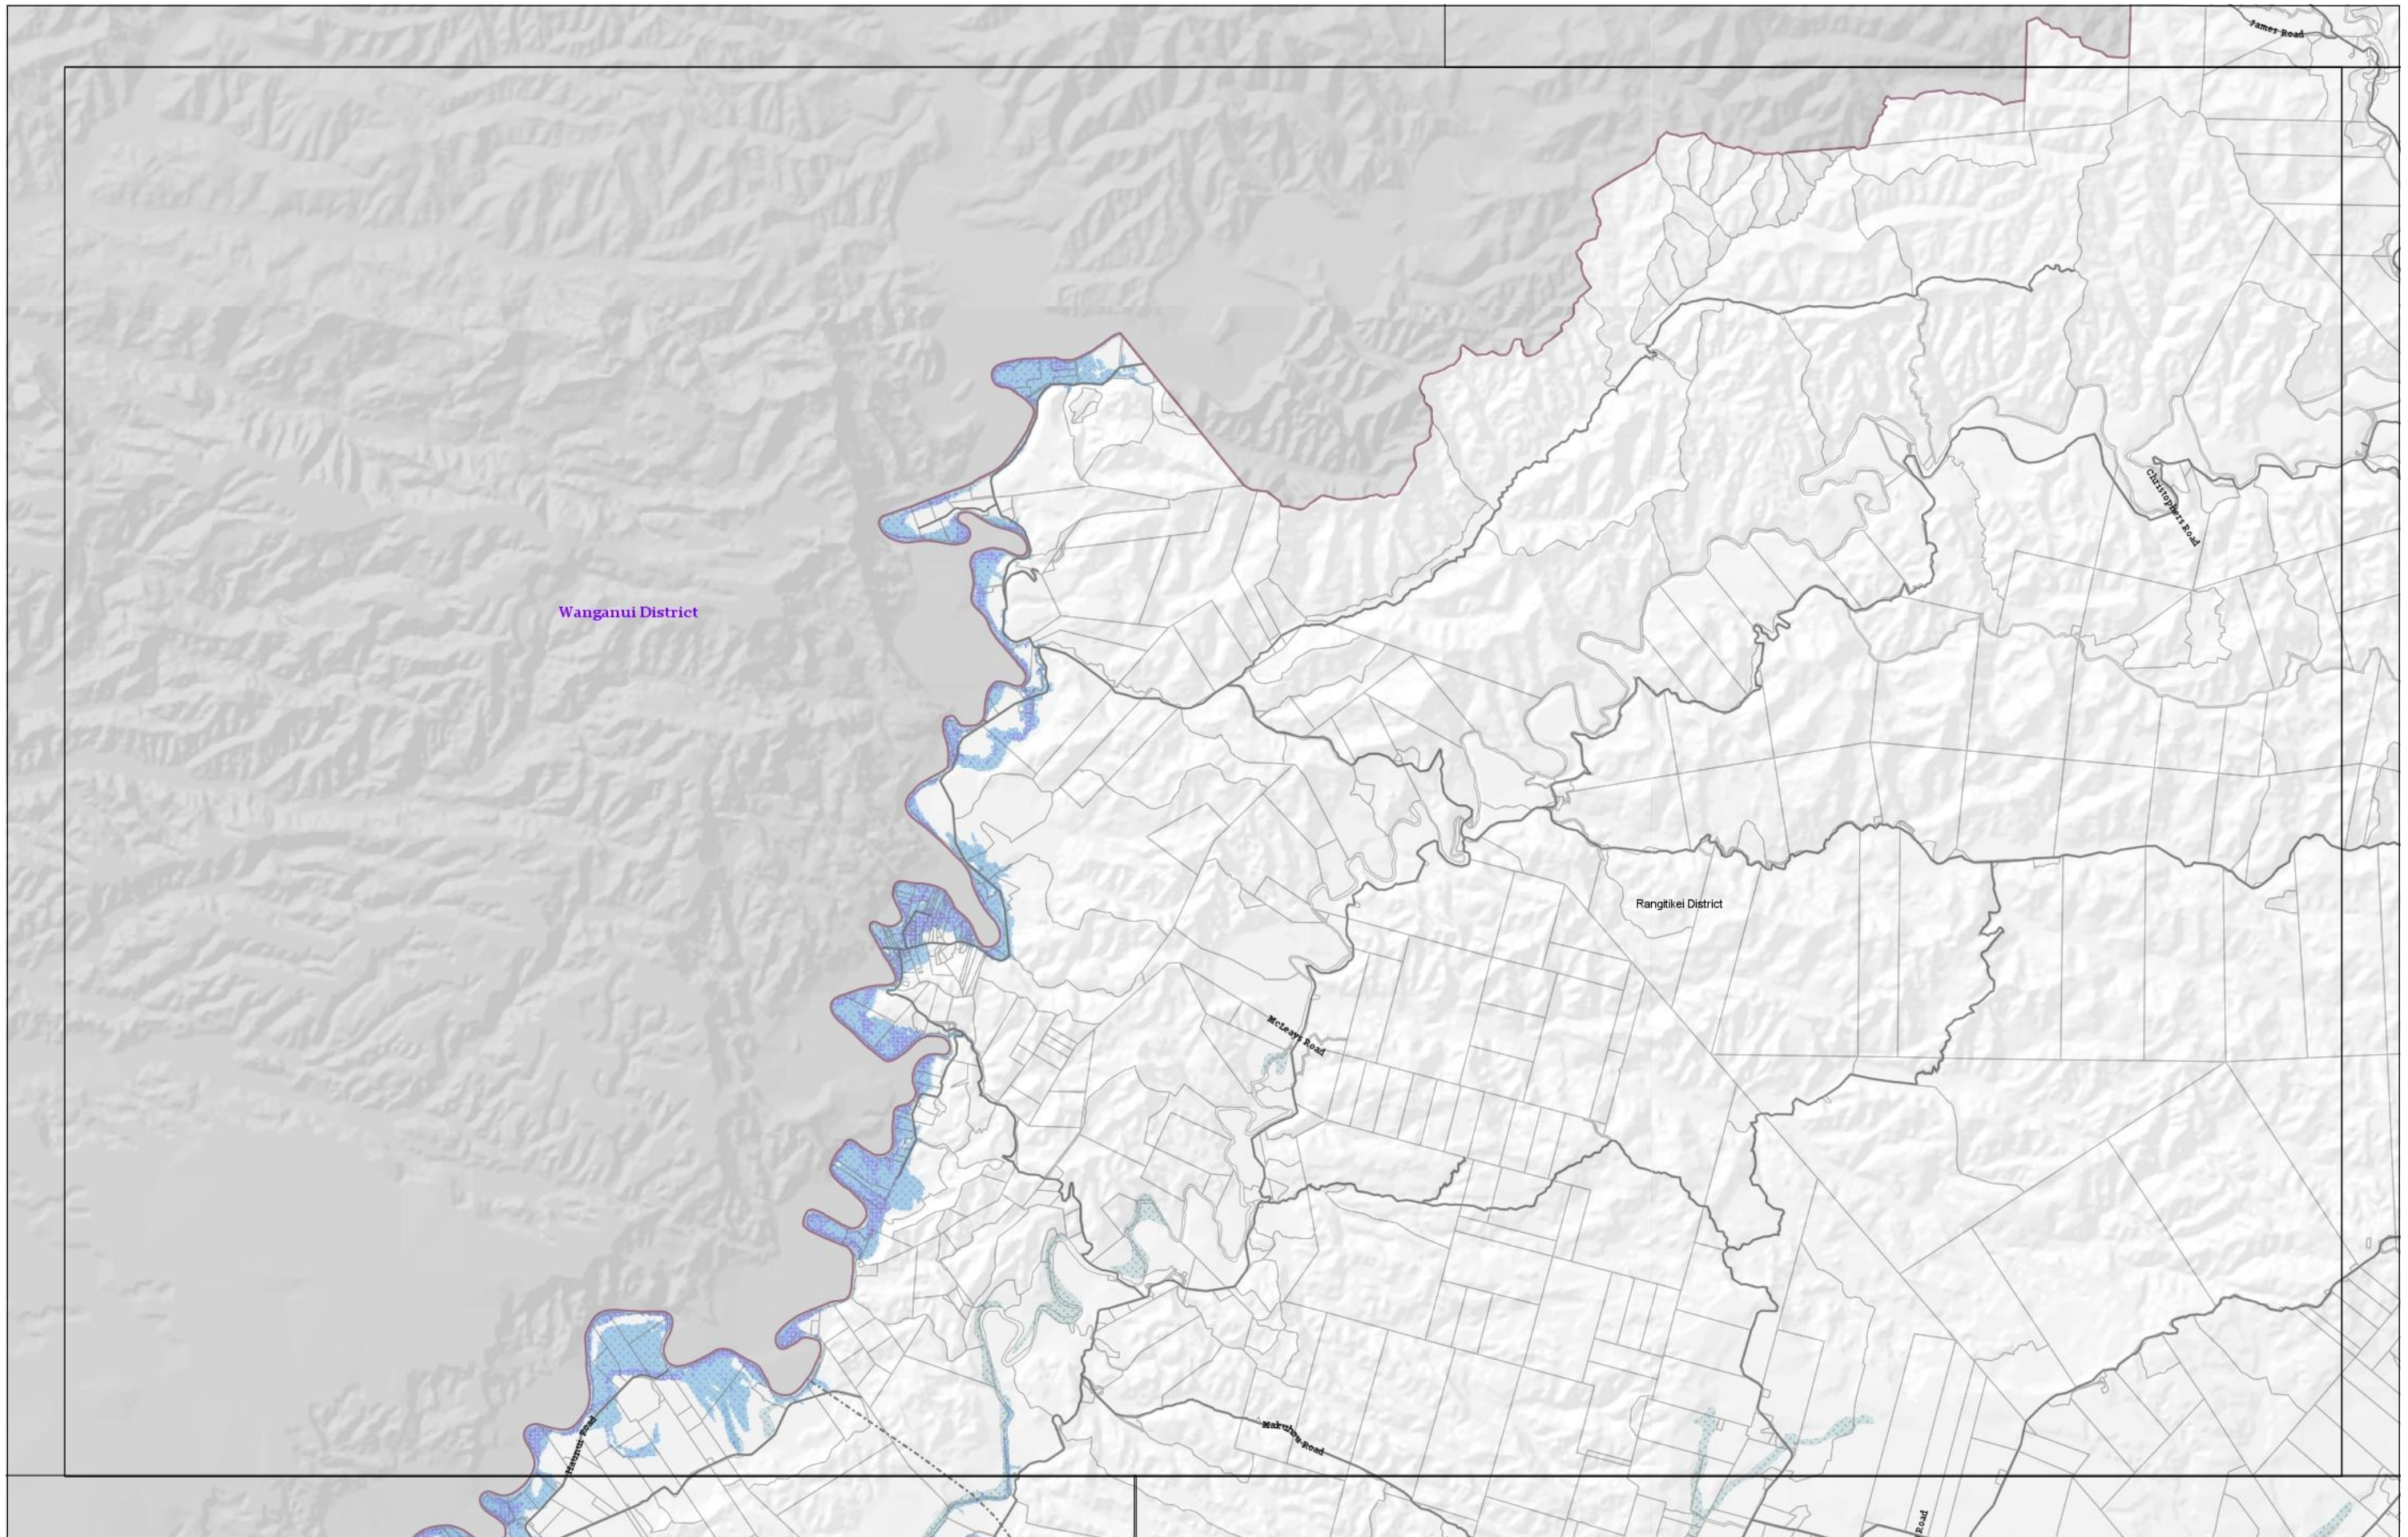

NORTH
Scale 1:75000

Wednesday, 30 November 2016

Rangitikei District Plan Planning Zones

NORTH
Scale 1:75000

Wednesday, 30 November 2016

Rangitikei District Plan Hazard Areas

NORTH
Scale 1:75000

Wednesday, 30 November 2016

Rangitikei District Plan Hazard Areas

 NORTH

 Scale 1:75000 Wednesday, 30 November 2016

Rangitikei District Plan Planning Zones

Scale 1:75000

Wednesday, 30 November 2016

Rangitikei District Plan Hazard Areas

 NORTH

 Scale 1:75000 Wednesday, 30 November 2016

Rangitikei District Plan Planning Zones

Scale 1:75000

Wednesday, 30 November 2016

Rangitikei District Plan Planning Zones

Scale 1:75000

Wednesday, 30 November 2016

Rangitikei District Plan Hazard Areas

Scale 1:75000

Wednesday, 30 November 2016

Rangitikei District Plan Hazard Areas

NORTH
Scale 1:200000 Wednesday, 30 November 2016

Rangitikei District Plan Hazard Areas