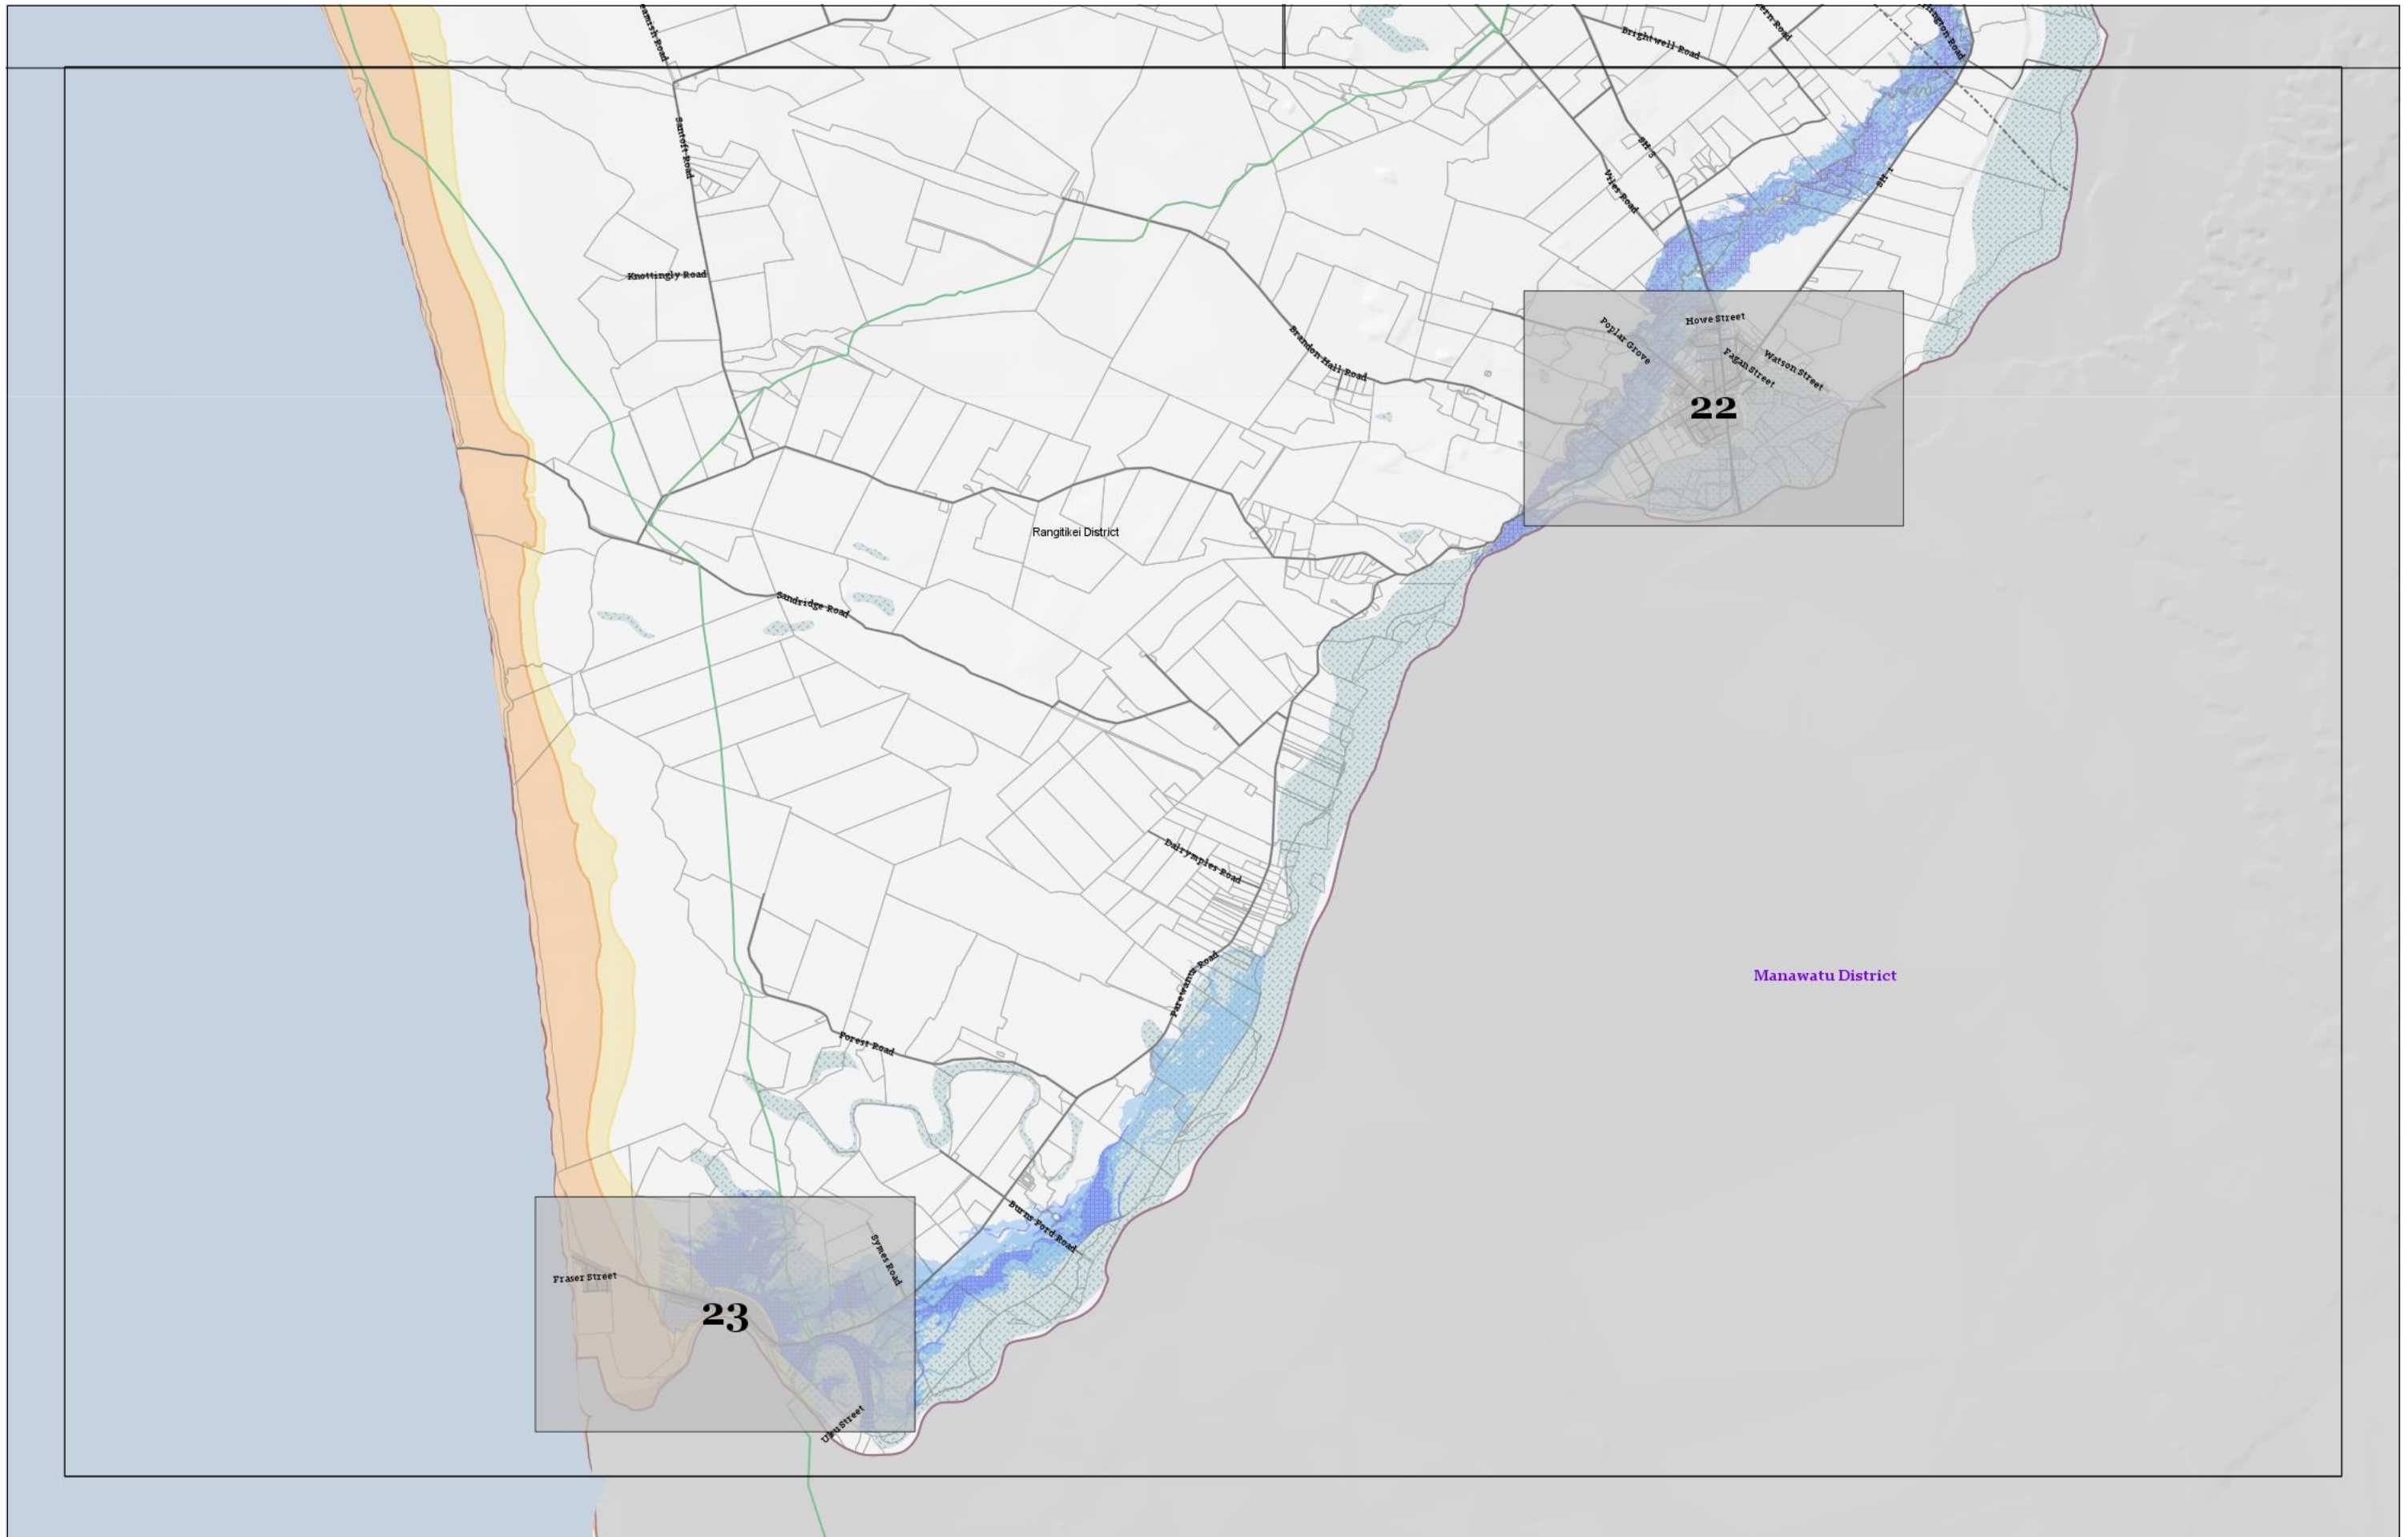

NORTH
Scale 1:75000

Wednesday, 30 November 2016

Rangitikei District Plan Planning Zones

NORTH
Scale 1:75000

Wednesday, 30 November 2016

Rangitikei District Plan Hazard Areas

NORTH
Scale 1:75000

Wednesday, 30 November 2016

Rangitikei District Plan Hazard Areas

 NORTH

 Scale 1:75000 Wednesday, 30 November 2016

Rangitikei District Plan Planning Zones

Scale 1:75000

Wednesday, 30 November 2016

Rangitikei District Plan Hazard Areas

 NORTH

 Scale 1:75000 Wednesday, 30 November 2016

Rangitikei District Plan Planning Zones

Scale 1:75000

Wednesday, 30 November 2016

Rangitikei District Plan Planning Zones

Scale 1:75000

Wednesday, 30 November 2016