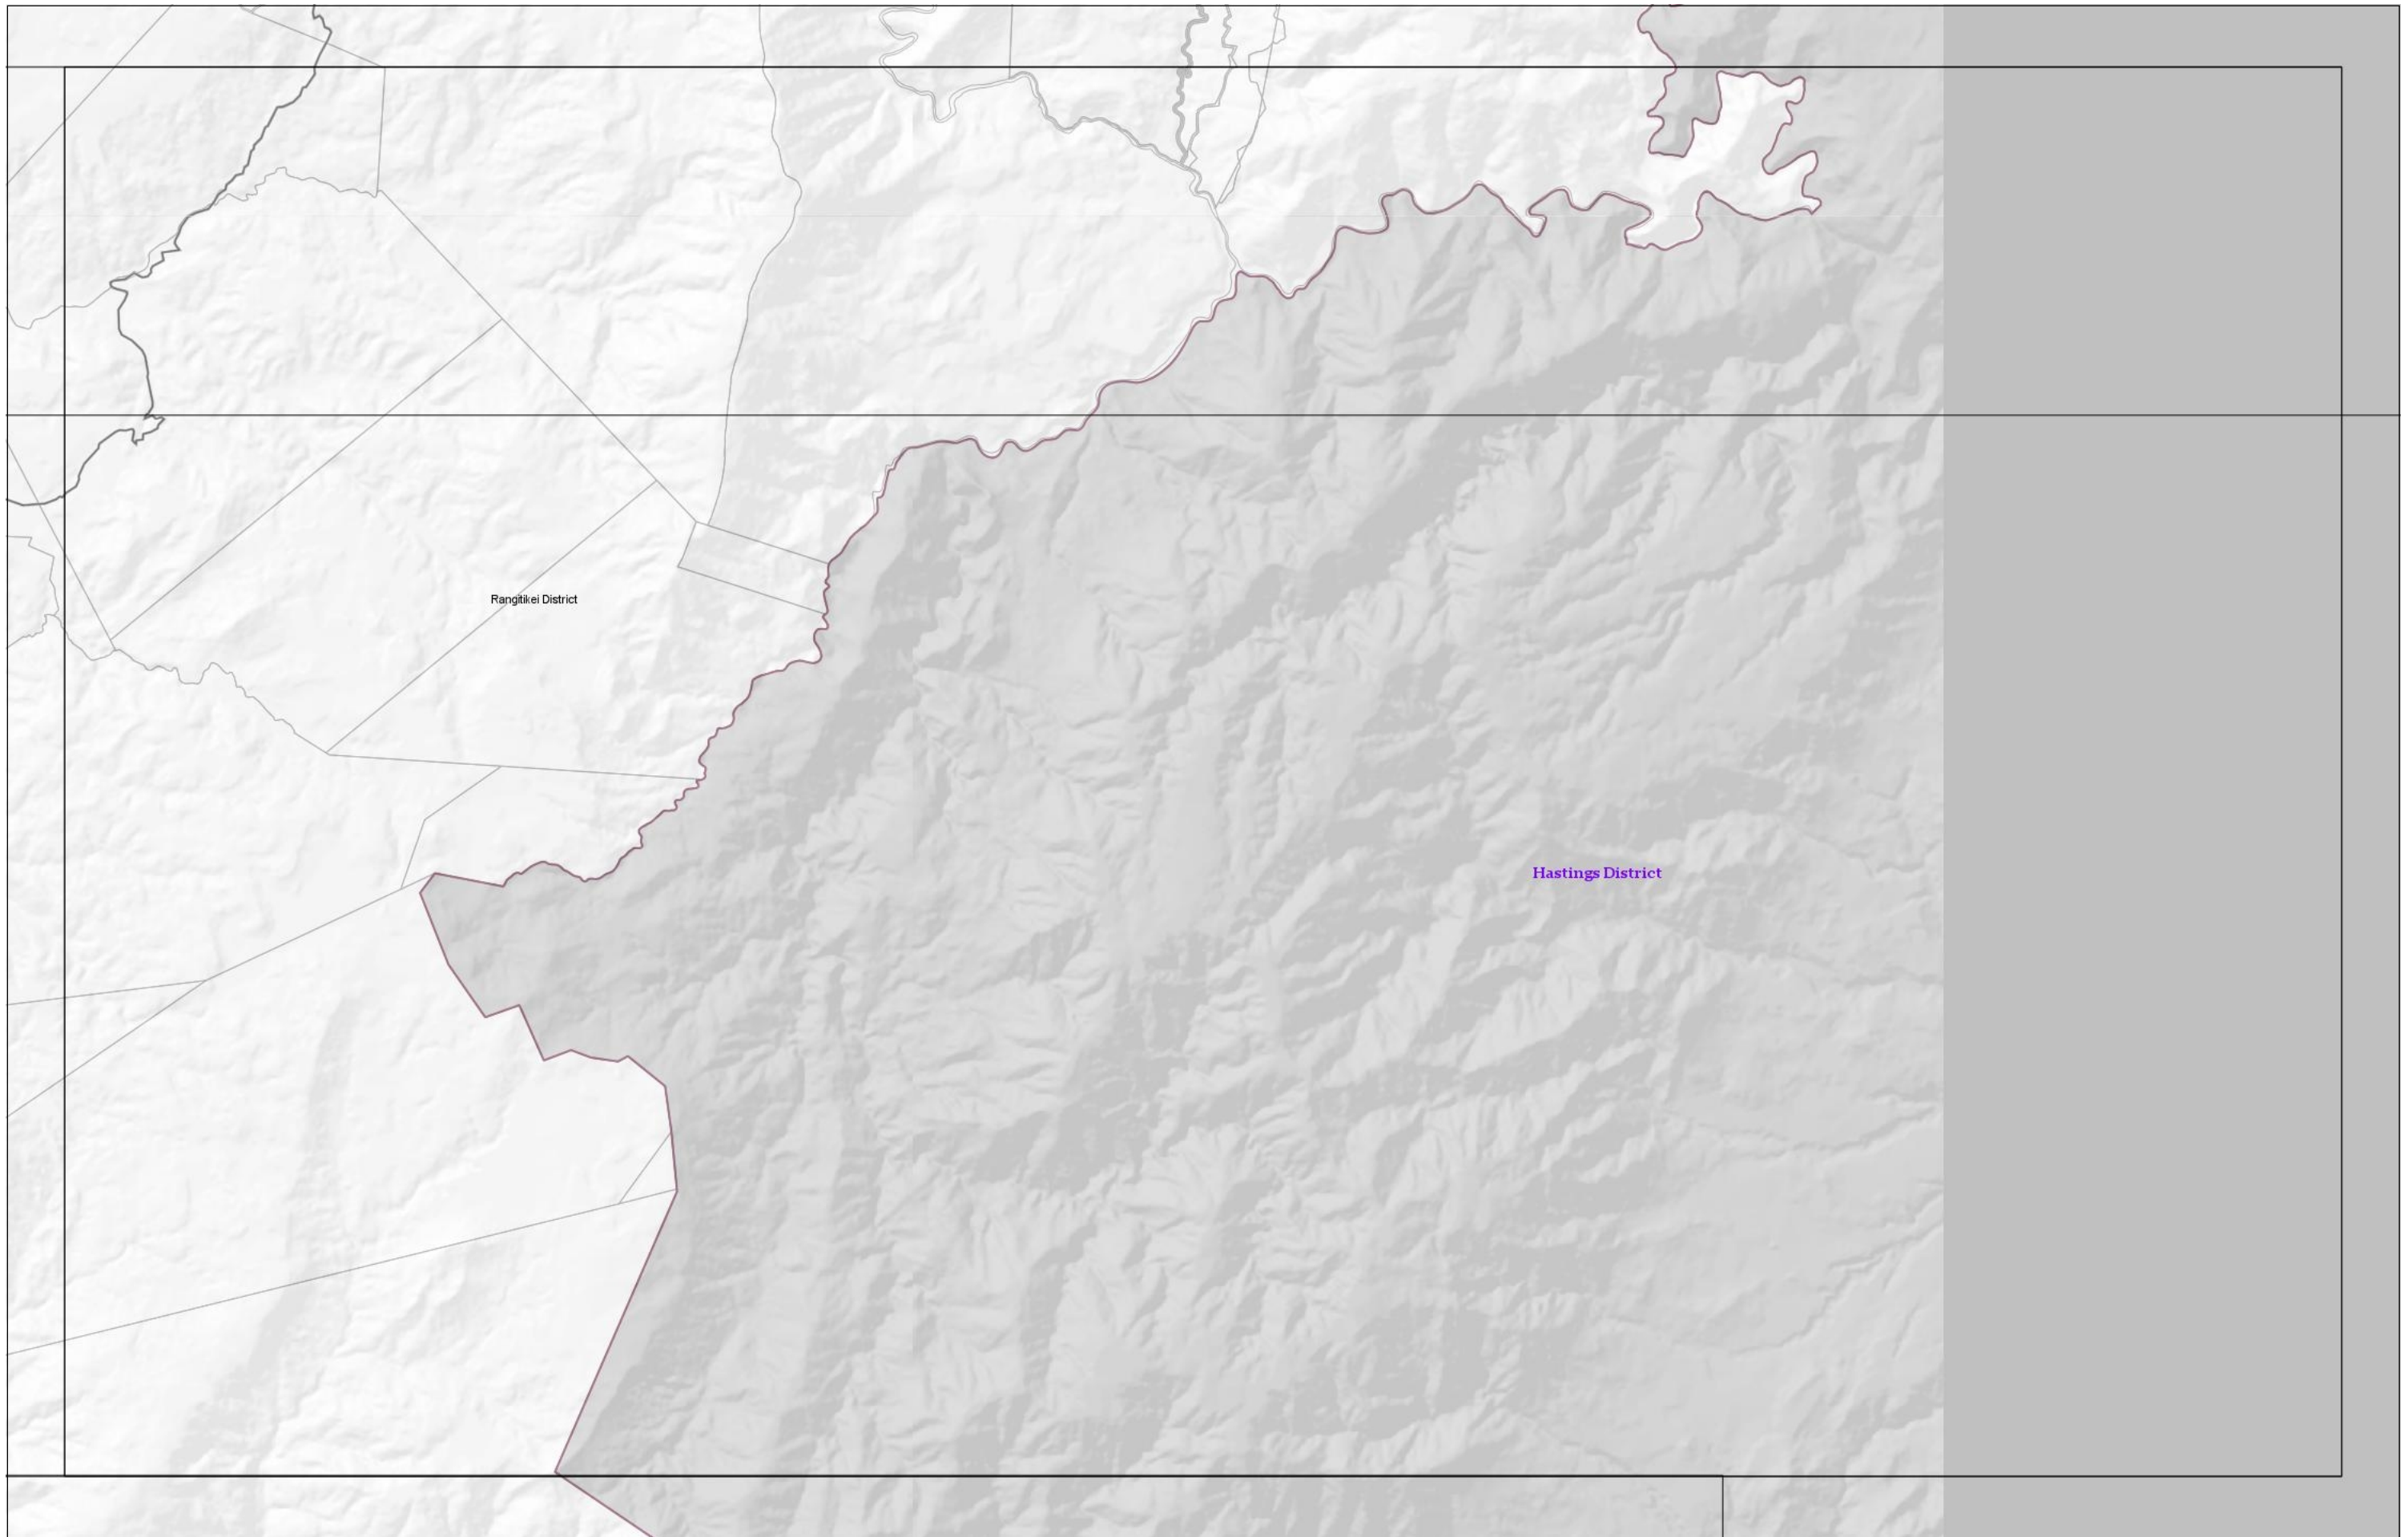

NORTH
Scale 1:75000

Wednesday, 30 November 2016

Rangitikei District Plan Planning Zones

NORTH
Scale 1:75000

Wednesday, 30 November 2016

Rangitikei District Plan Hazard Areas

NORTH
Scale 1:75000

Wednesday, 30 November 2016

Rangitikei District Plan Hazard Areas

 NORTH

 Scale 1:75000 Wednesday, 30 November 2016

Rangitikei District Plan Planning Zones

Scale 1:75000

Wednesday, 30 November 2016

Rangitikei District Plan Hazard Areas

 NORTH

 Scale 1:75000 Wednesday, 30 November 2016

Rangitikei District Plan Planning Zones

Scale 1:75000

Wednesday, 30 November 2016

Rangitikei District Plan Planning Zones

Scale 1:75000

Wednesday, 30 November 2016

Rangitikei District Plan Hazard Areas

Scale 1:75000

Wednesday, 30 November 2016

Rangitikei District Plan Hazard Areas

NORTH
Scale 1:200000 Wednesday, 30 November 2016

Rangitikei District Plan Hazard Areas