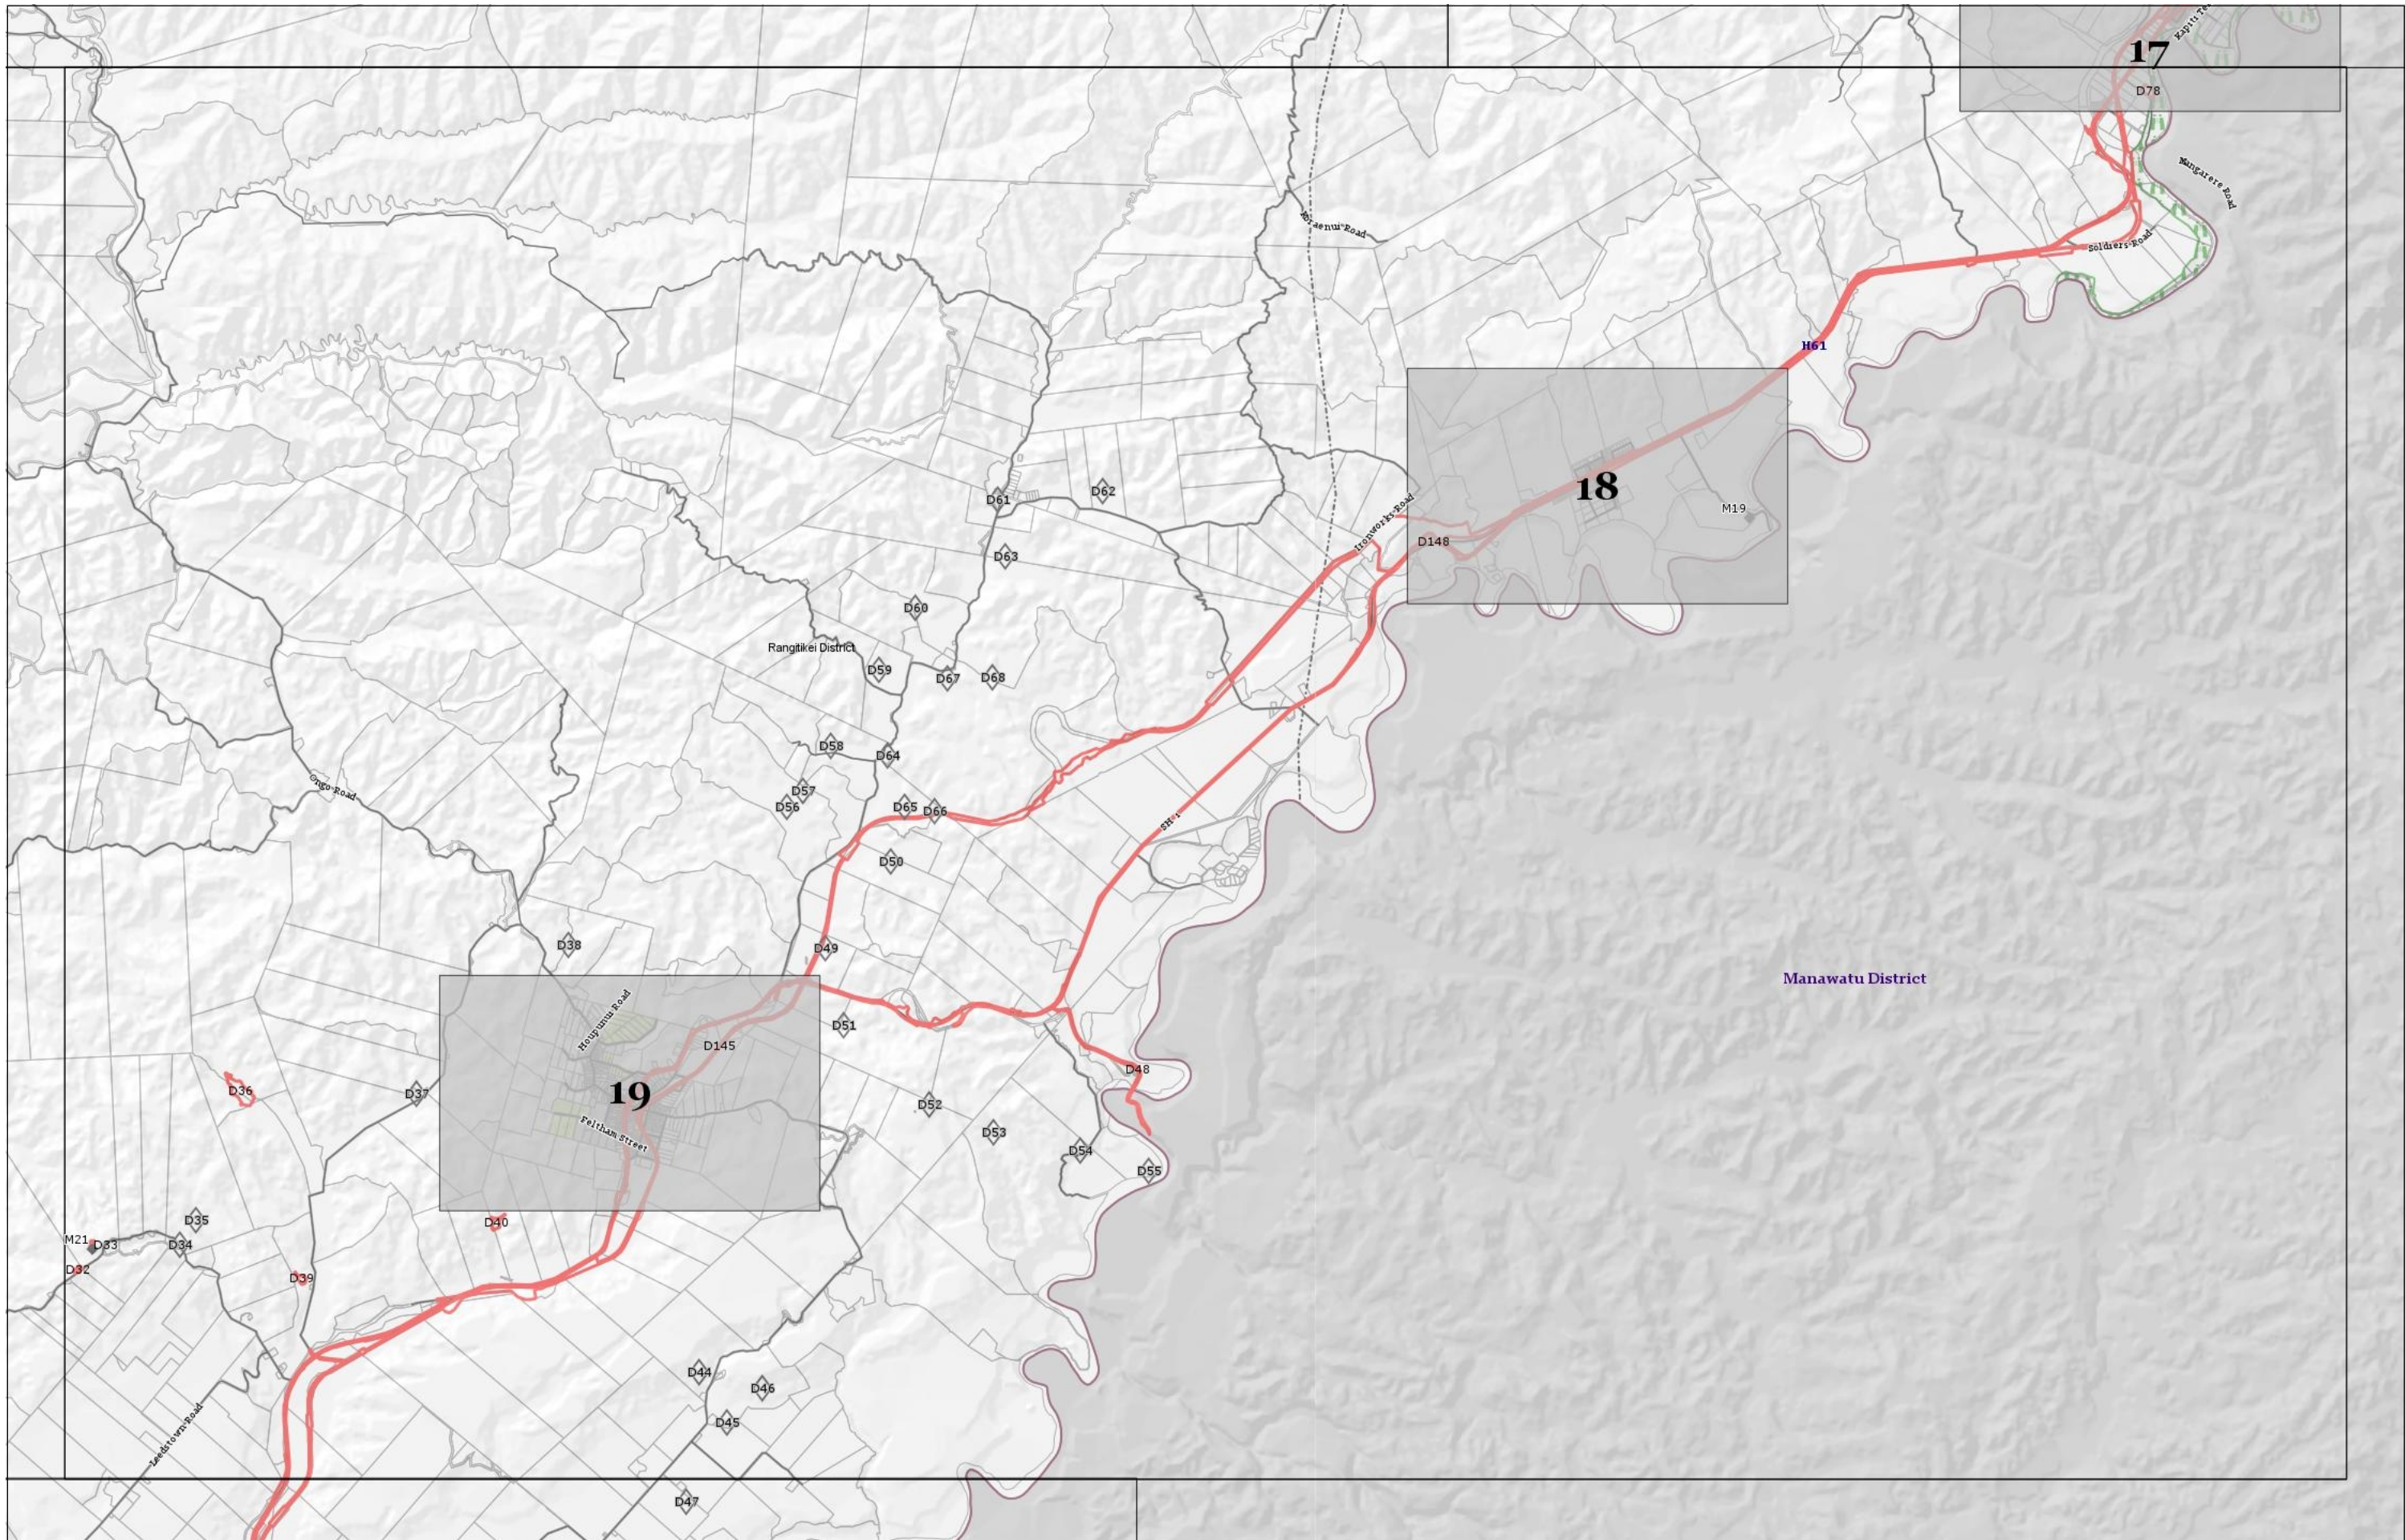

NORTH
Scale 1:75000

Wednesday, 30 November 2016

Rangitikei District Plan Planning Zones

NORTH
Scale 1:75000

Wednesday, 30 November 2016

Rangitikei District Plan Hazard Areas

NORTH
Scale 1:75000

Wednesday, 30 November 2016

Rangitikei District Plan Hazard Areas

 NORTH

 Scale 1:75000 Wednesday, 30 November 2016

Rangitikei District Plan Planning Zones

Scale 1:75000

Wednesday, 30 November 2016

Rangitikei District Plan Hazard Areas

 NORTH

 Scale 1:75000 Wednesday, 30 November 2016

Rangitikei District Plan Planning Zones

Scale 1:75000

Wednesday, 30 November 2016

Rangitikei District Plan Planning Zones

Scale 1:75000

Wednesday, 30 November 2016

Rangitikei District Plan Hazard Areas

Scale 1:75000

Wednesday, 30 November 2016

Rangitikei District Plan Hazard Areas

NORTH
Scale 1:200000 Wednesday, 30 November 2016

Rangitikei District Plan Hazard Areas