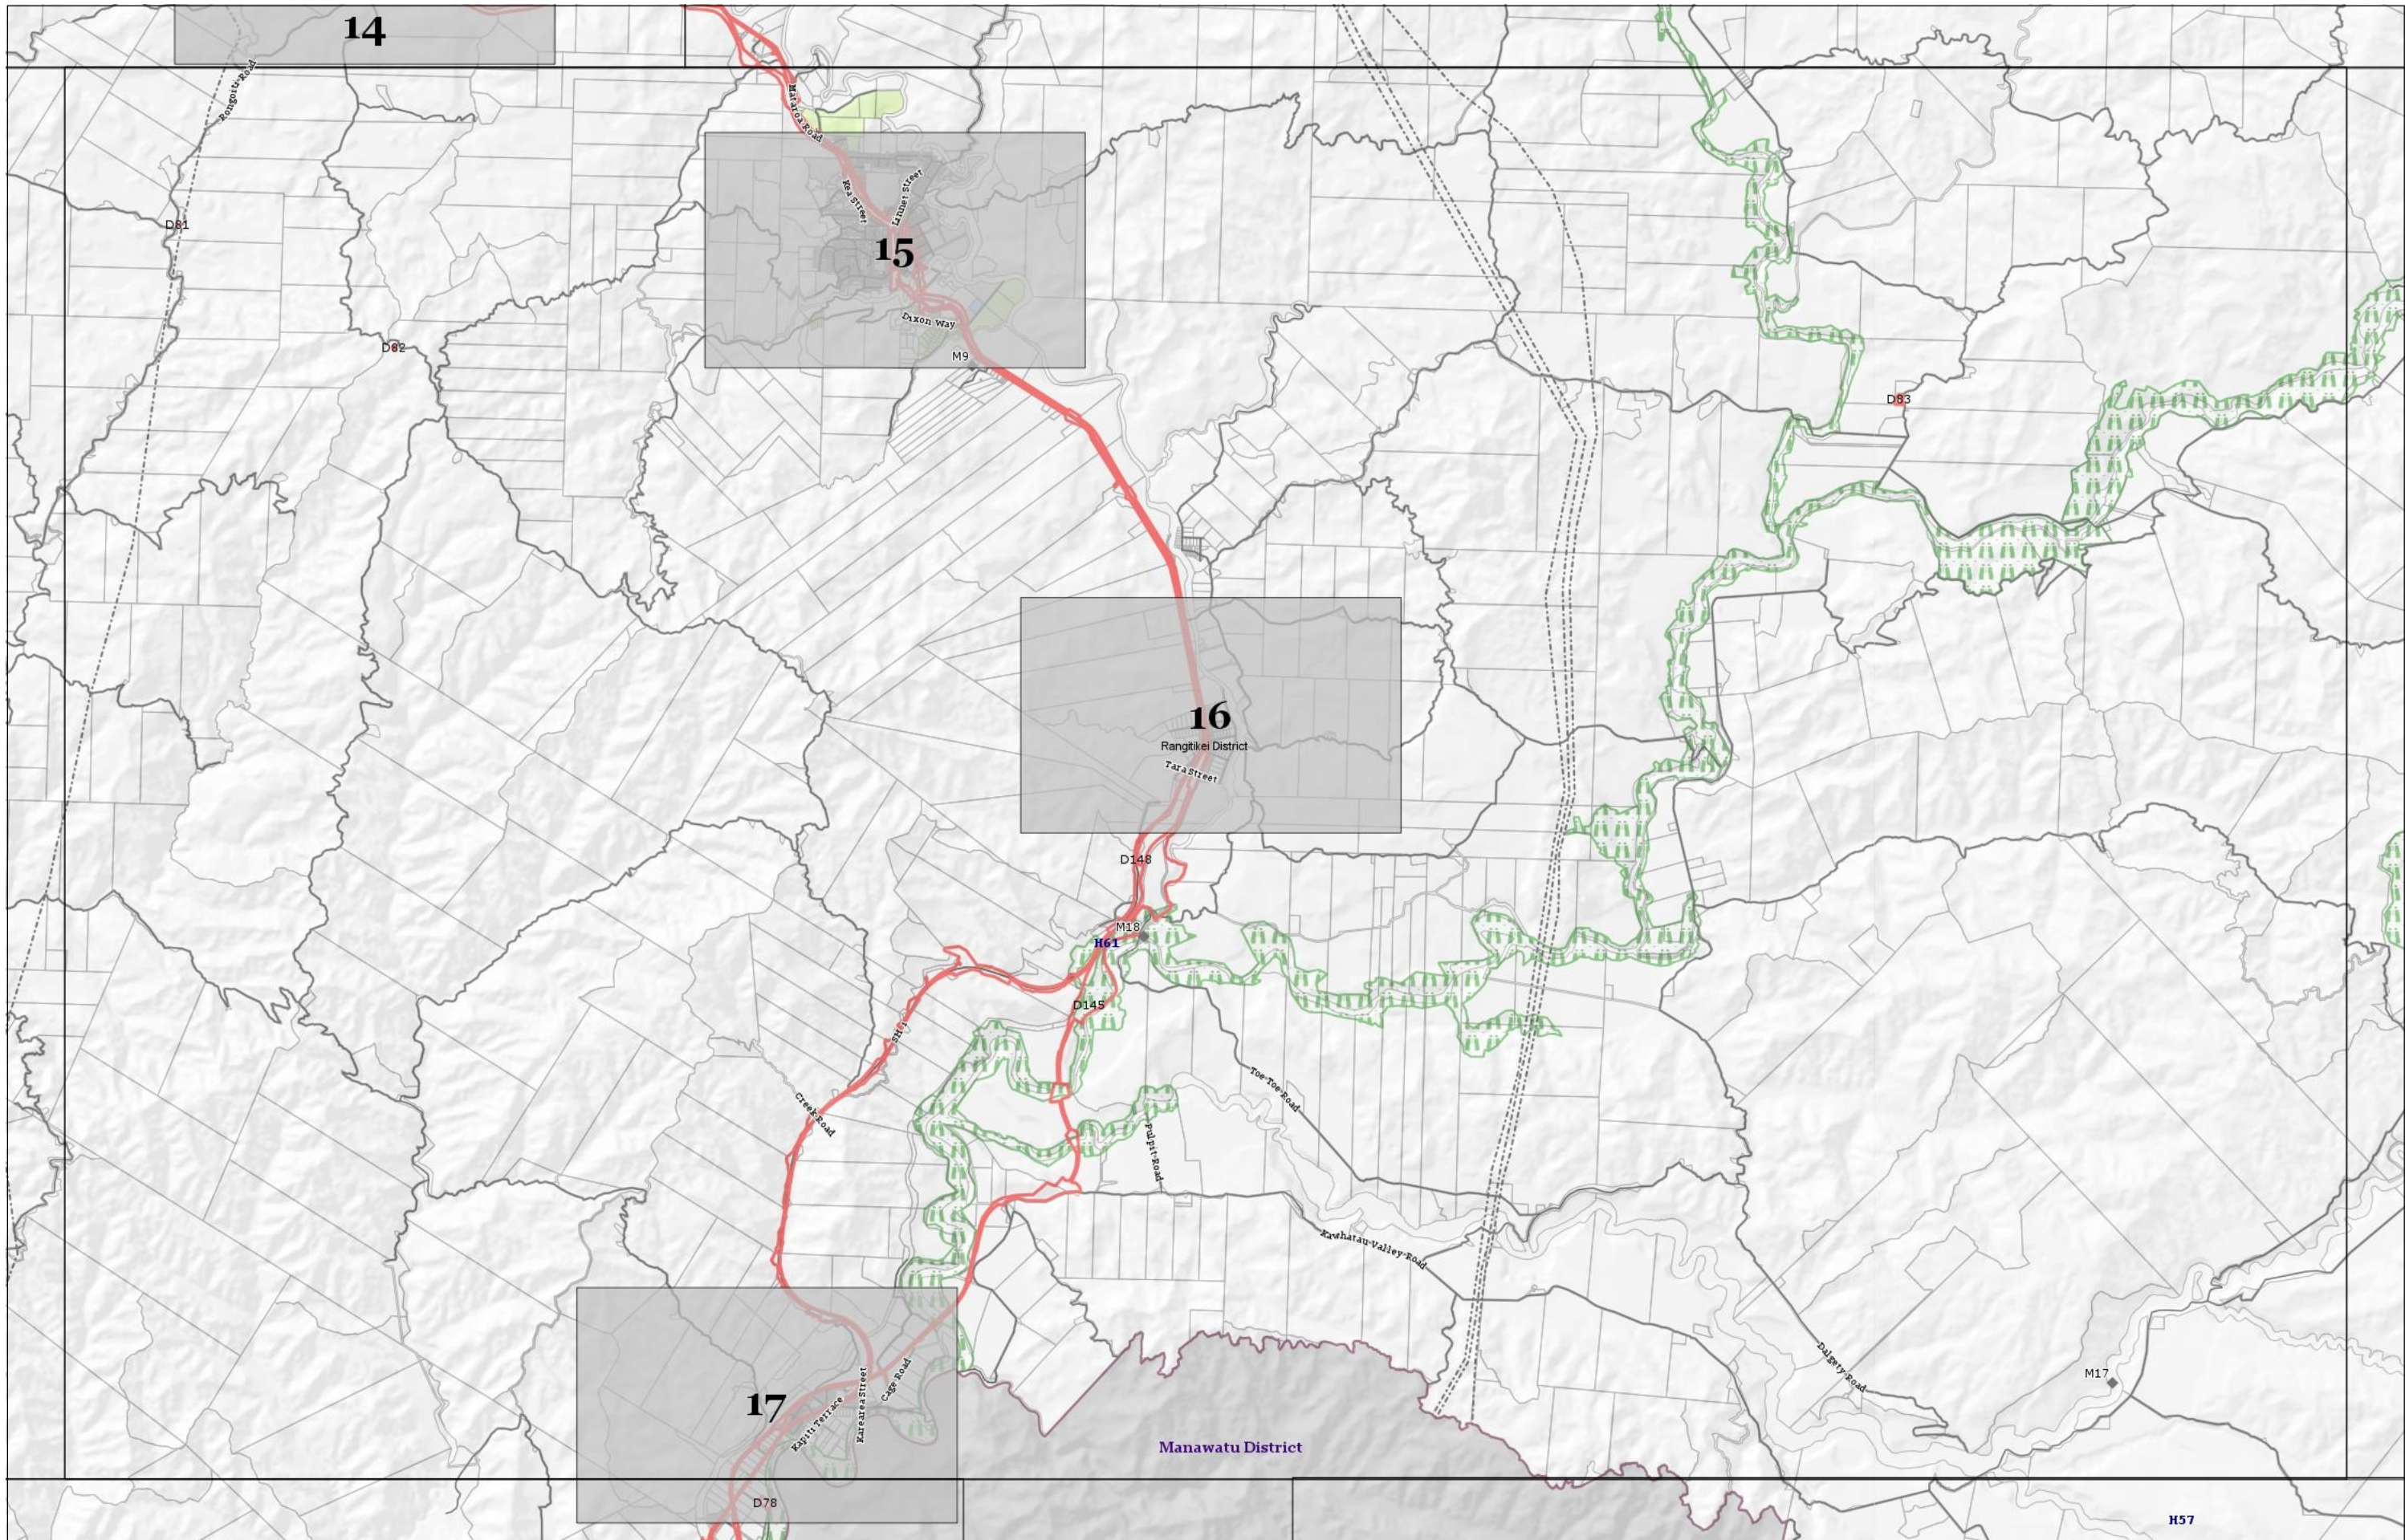

NORTH
Scale 1:75000

Wednesday, 30 November 2016

Rangitikei District Plan Planning Zones

NORTH
Scale 1:75000

Wednesday, 30 November 2016

Rangitikei District Plan Hazard Areas

NORTH
Scale 1:75000

Wednesday, 30 November 2016

Rangitikei District Plan Hazard Areas

 NORTH

 Scale 1:75000 Wednesday, 30 November 2016

Rangitikei District Plan Planning Zones

Scale 1:75000

Wednesday, 30 November 2016

Rangitikei District Plan Hazard Areas

 NORTH

 Scale 1:75000 Wednesday, 30 November 2016

Rangitikei District Plan Planning Zones

Scale 1:75000

Wednesday, 30 November 2016

Rangitikei District Plan Planning Zones

Scale 1:75000

Wednesday, 30 November 2016

Rangitikei District Plan Hazard Areas

Scale 1:75000

Wednesday, 30 November 2016

Rangitikei District Plan Hazard Areas

NORTH
Scale 1:200000 Wednesday, 30 November 2016

Rangitikei District Plan Hazard Areas