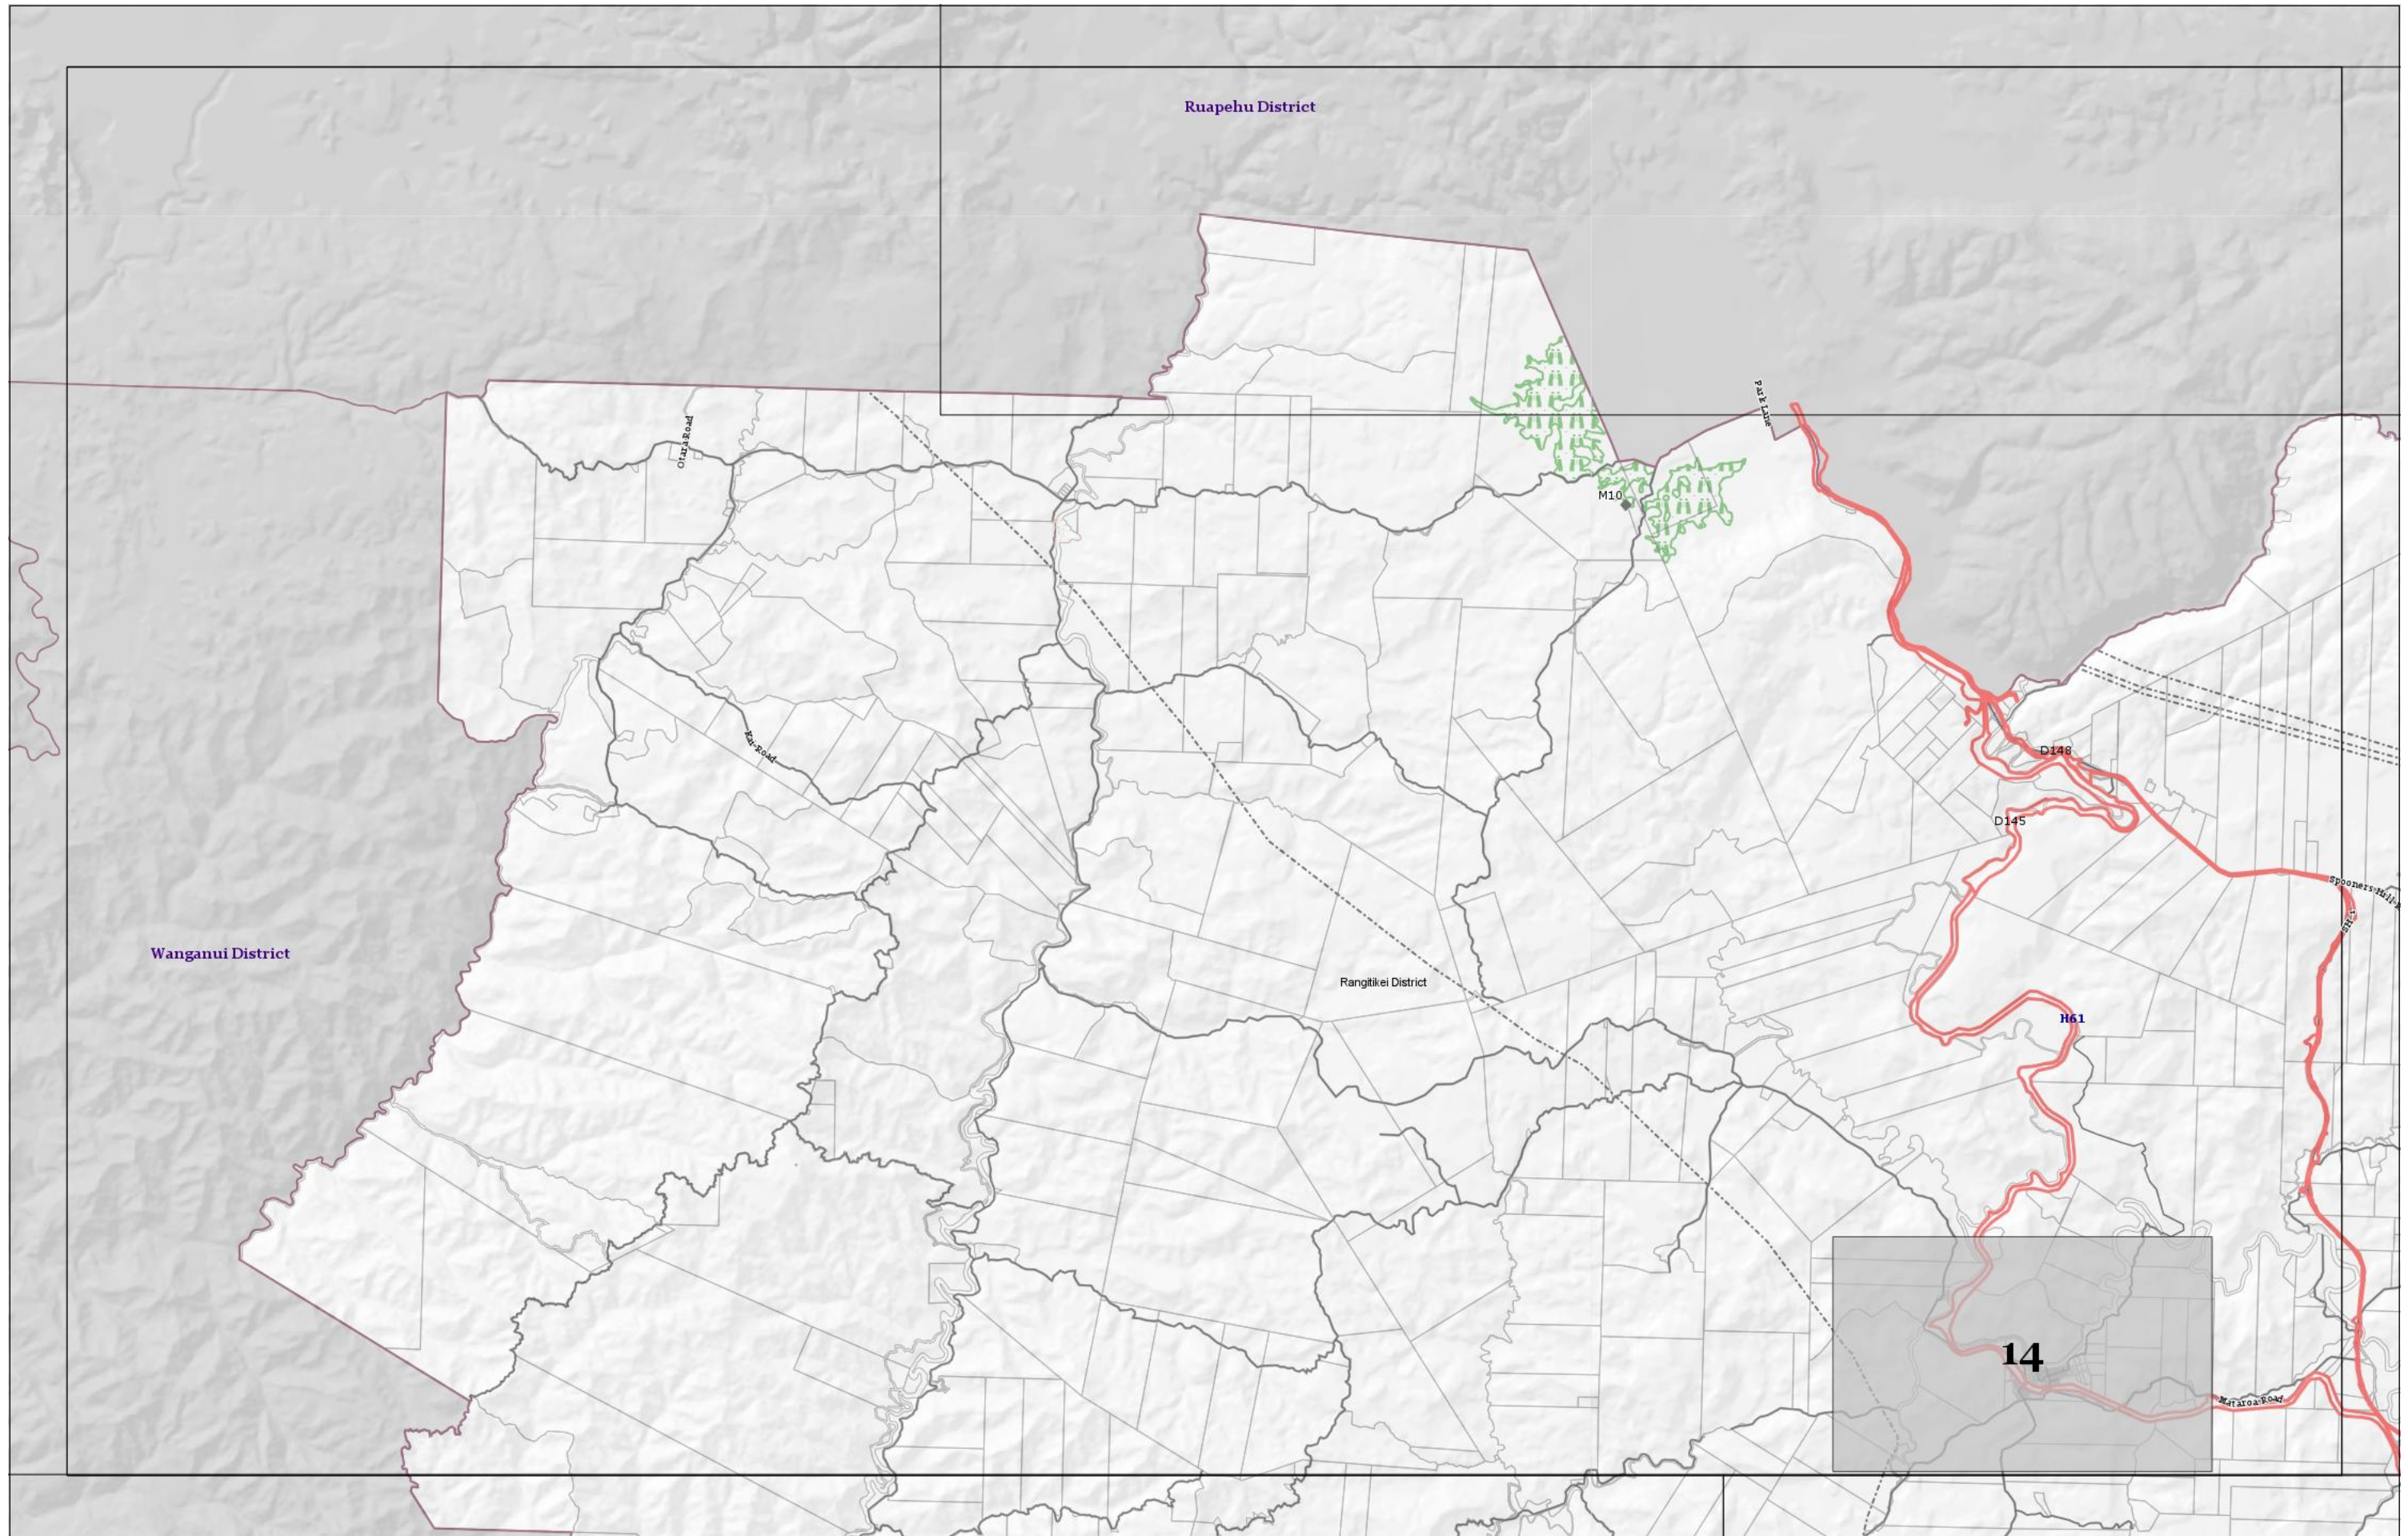

NORTH
Scale 1:75000

Wednesday, 30 November 2016

Rangitikei District Plan Planning Zones

NORTH
Scale 1:75000

Wednesday, 30 November 2016

Rangitikei District Plan Hazard Areas

NORTH
Scale 1:75000

Wednesday, 30 November 2016

Rangitikei District Plan Hazard Areas

 NORTH

 Scale 1:75000 Wednesday, 30 November 2016

Rangitikei District Plan Planning Zones

Scale 1:75000

Wednesday, 30 November 2016

Rangitikei District Plan Hazard Areas

 NORTH

 Scale 1:75000 Wednesday, 30 November 2016

Rangitikei District Plan Planning Zones

Scale 1:75000

Wednesday, 30 November 2016

Rangitikei District Plan Planning Zones

Scale 1:75000

Wednesday, 30 November 2016

Rangitikei District Plan Hazard Areas

Scale 1:75000

Wednesday, 30 November 2016

Rangitikei District Plan Hazard Areas

NORTH
Scale 1:200000 Wednesday, 30 November 2016

Rangitikei District Plan Hazard Areas