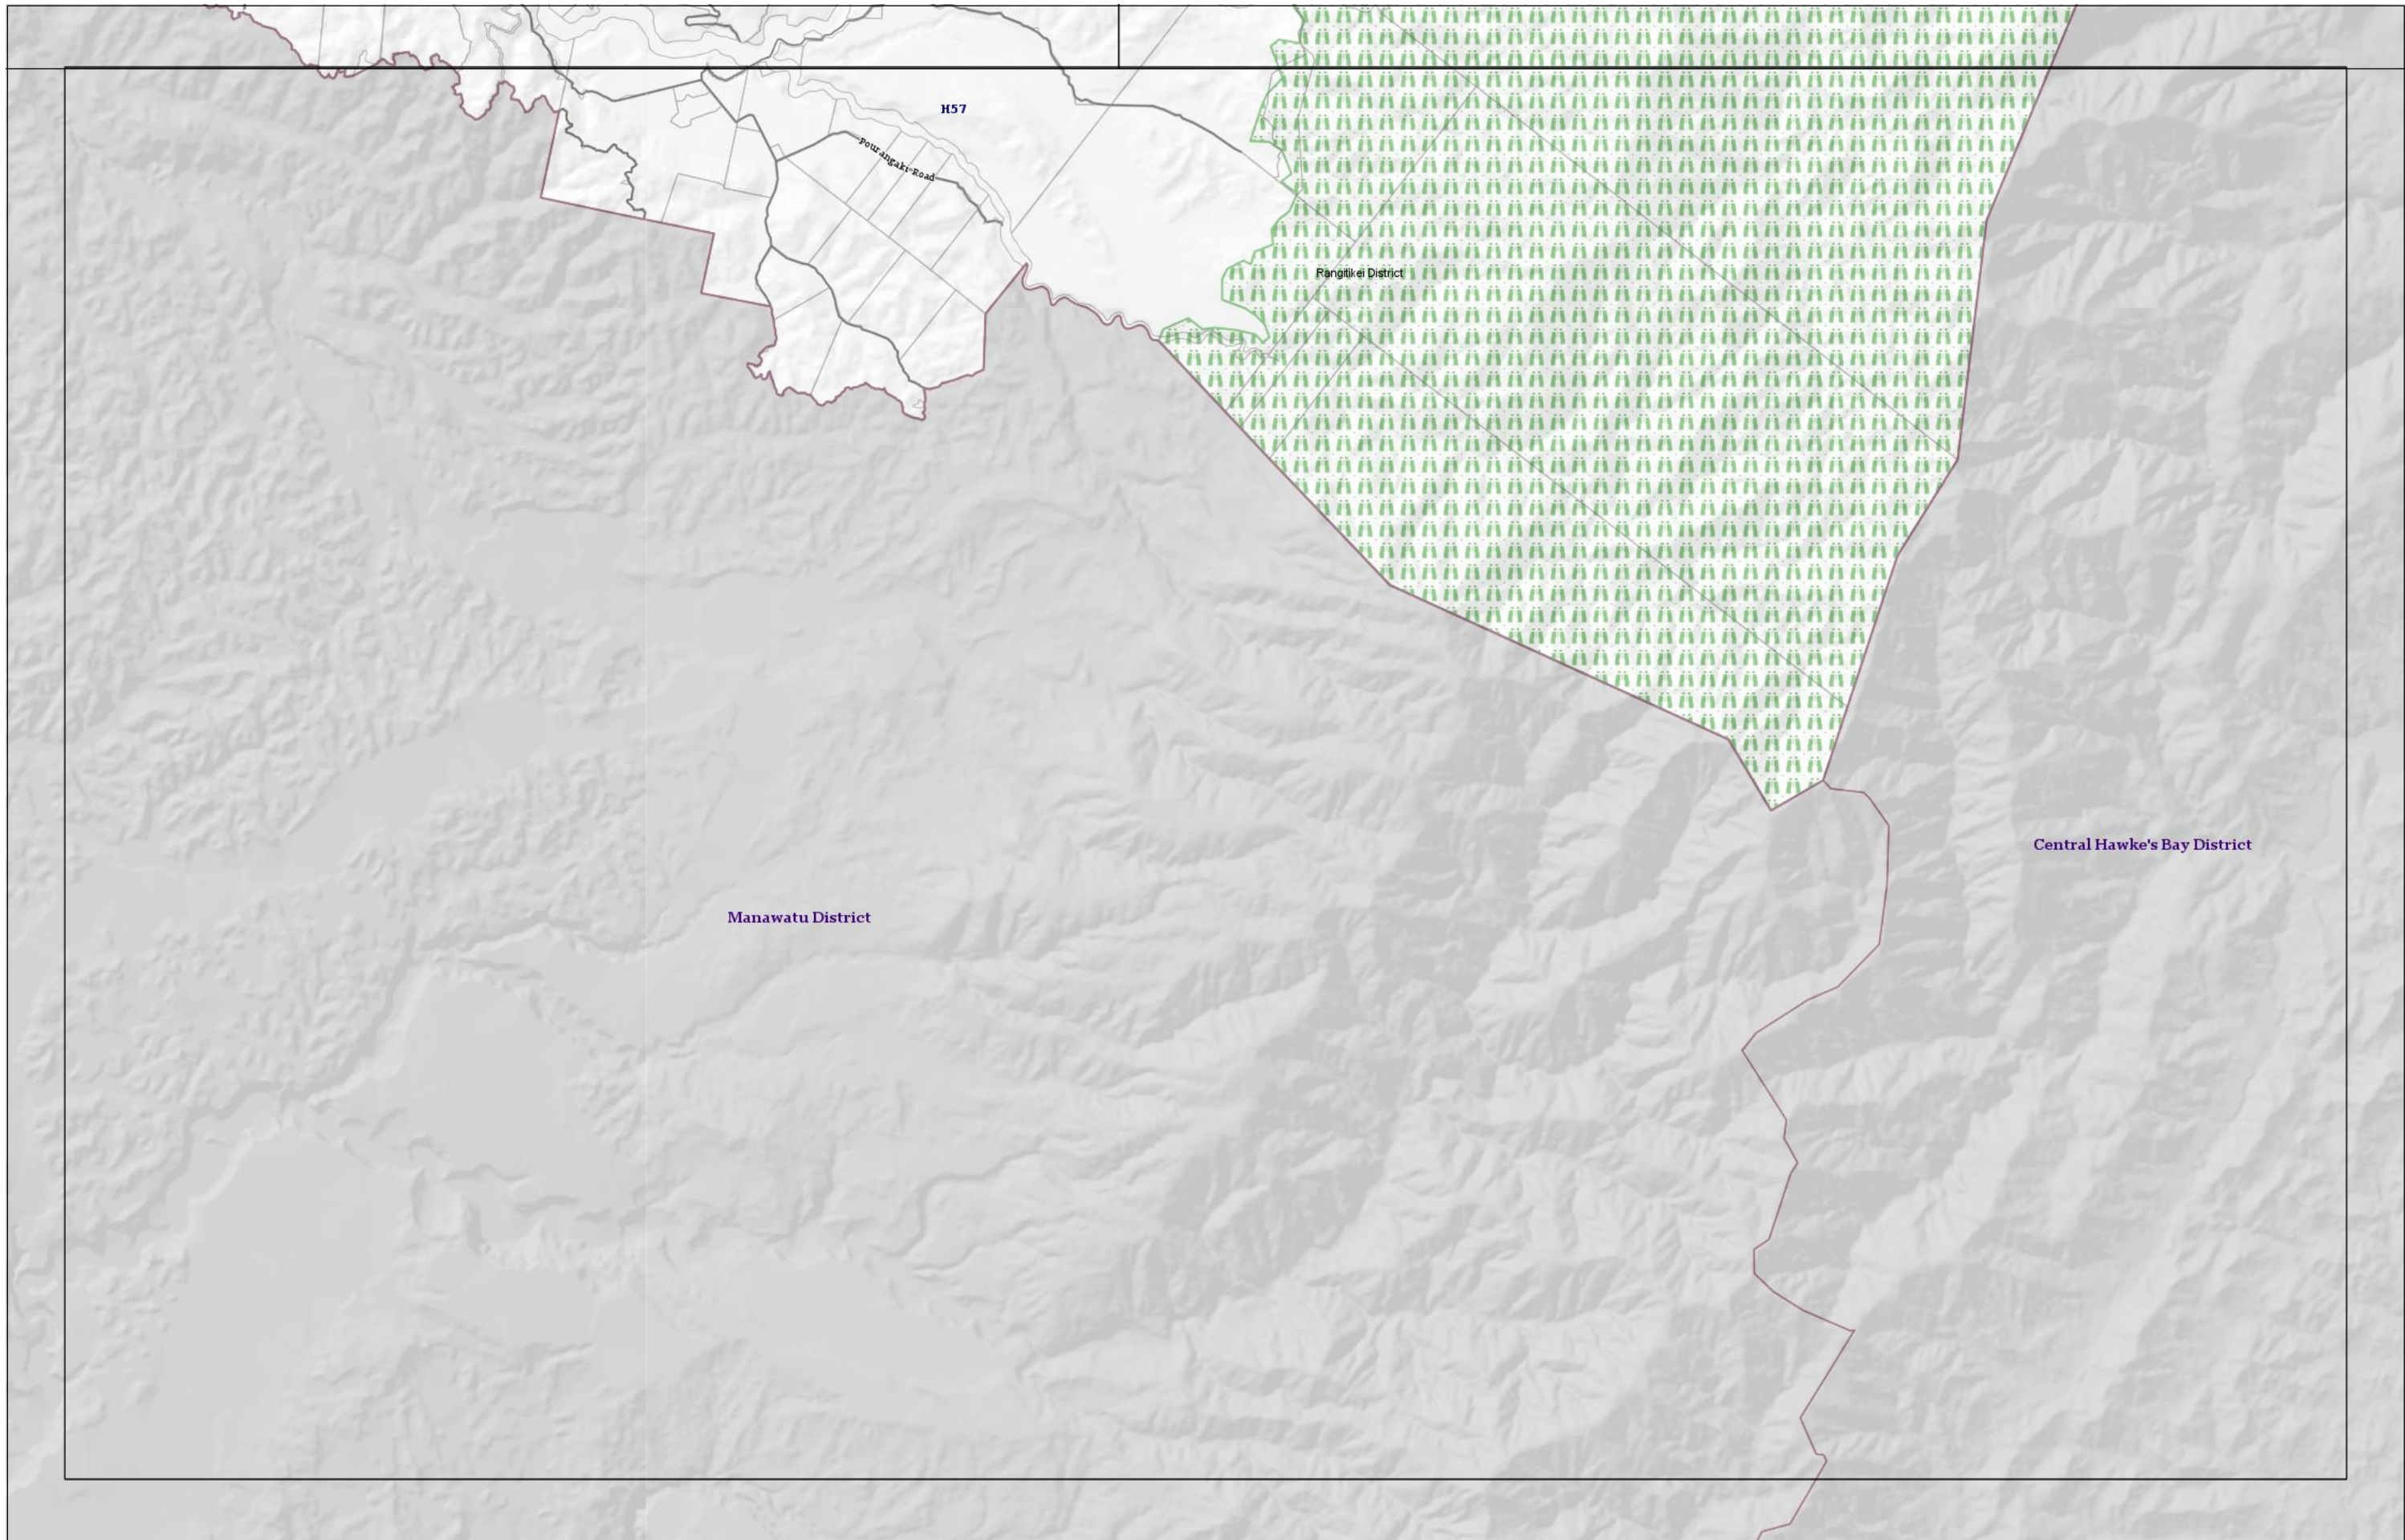

NORTH
Scale 1:75000

Wednesday, 30 November 2016

Rangitikei District Plan Planning Zones

NORTH
Scale 1:75000

Wednesday, 30 November 2016

Rangitikei District Plan Hazard Areas

NORTH
Scale 1:75000

Wednesday, 30 November 2016

Rangitikei District Plan Hazard Areas

 NORTH

 Scale 1:75000 Wednesday, 30 November 2016

Rangitikei District Plan Planning Zones

Scale 1:75000

Wednesday, 30 November 2016

Rangitikei District Plan Hazard Areas

 NORTH

 Scale 1:75000 Wednesday, 30 November 2016

Rangitikei District Plan Planning Zones

Scale 1:75000

Wednesday, 30 November 2016

Rangitikei District Plan Planning Zones

Scale 1:75000

Wednesday, 30 November 2016

Rangitikei District Plan Hazard Areas

Scale 1:75000

Wednesday, 30 November 2016

Rangitikei District Plan Hazard Areas

NORTH
Scale 1:200000 Wednesday, 30 November 2016

Rangitikei District Plan Hazard Areas