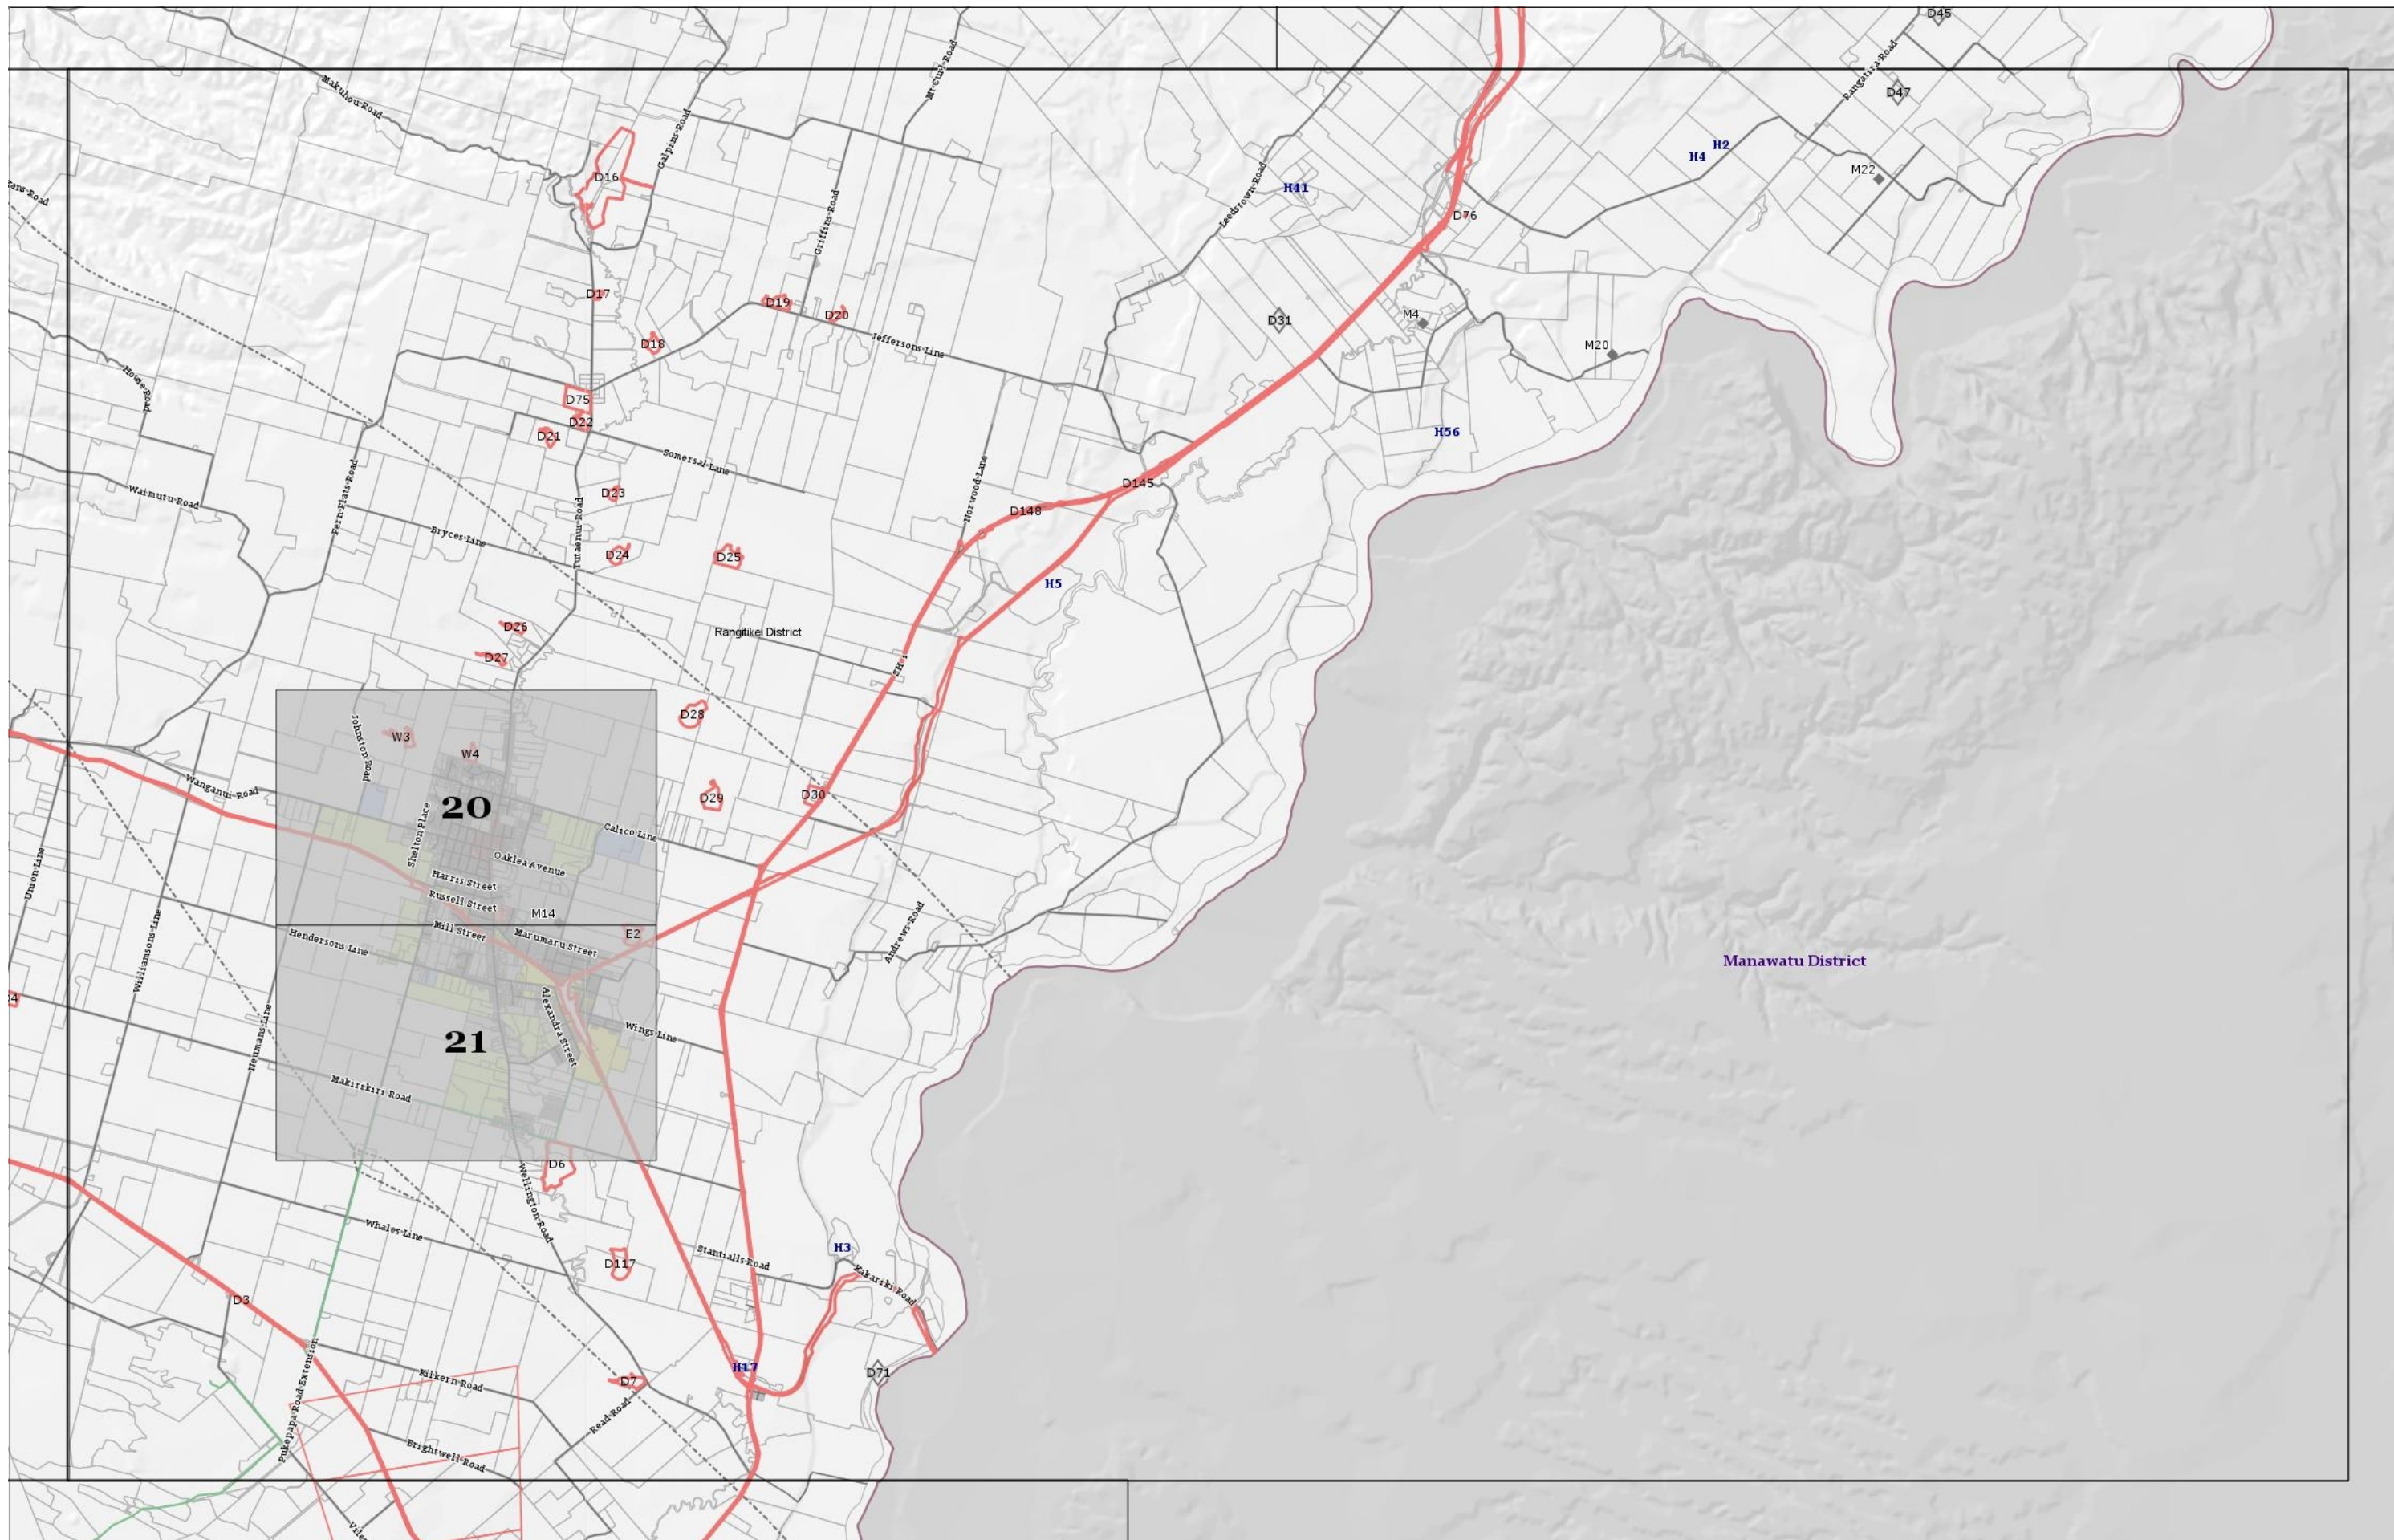

NORTH
Scale 1:75000

Wednesday, 30 November 2016

Rangitikei District Plan Planning Zones

NORTH
Scale 1:75000

Wednesday, 30 November 2016

Rangitikei District Plan Hazard Areas

NORTH
Scale 1:75000

Wednesday, 30 November 2016

Rangitikei District Plan Hazard Areas

 NORTH

 Scale 1:75000 Wednesday, 30 November 2016

Rangitikei District Plan Planning Zones

Scale 1:75000

Wednesday, 30 November 2016

Rangitikei District Plan Hazard Areas

 NORTH

 Scale 1:75000 Wednesday, 30 November 2016

Rangitikei District Plan Planning Zones

Scale 1:75000

Wednesday, 30 November 2016

Rangitikei District Plan Planning Zones

Scale 1:75000

Wednesday, 30 November 2016