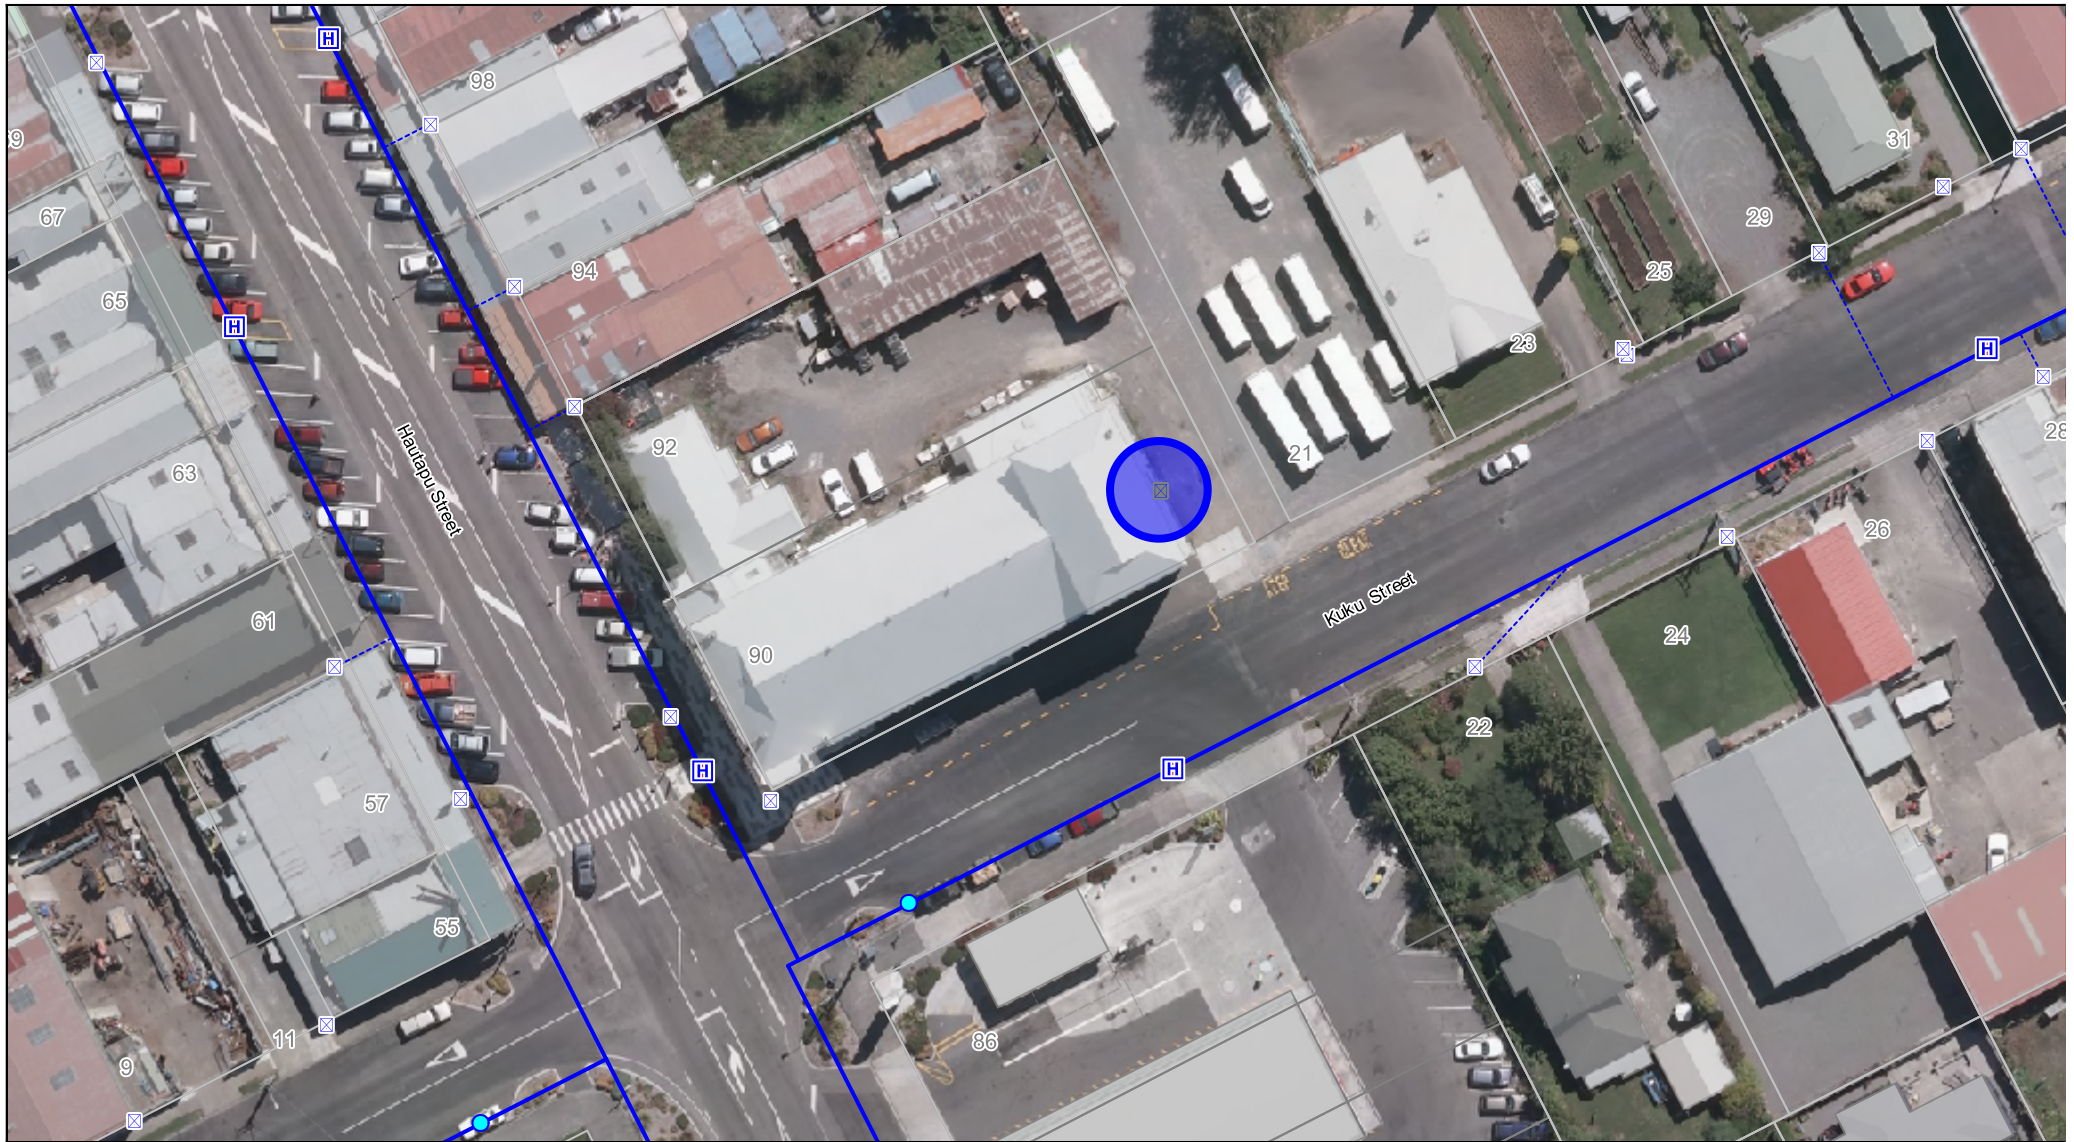

Kuku St, Taihape

Print Date: 26/07/2016
Print Time: 9:33 AM

Scale: 1:705
Original Sheet Size A4

Projection: NZGD2000 / New Zealand Transverse Mercator 2000
Bounds: 1840046.82856977,5604117.4966309
1840238.52114323,5604223.2259005