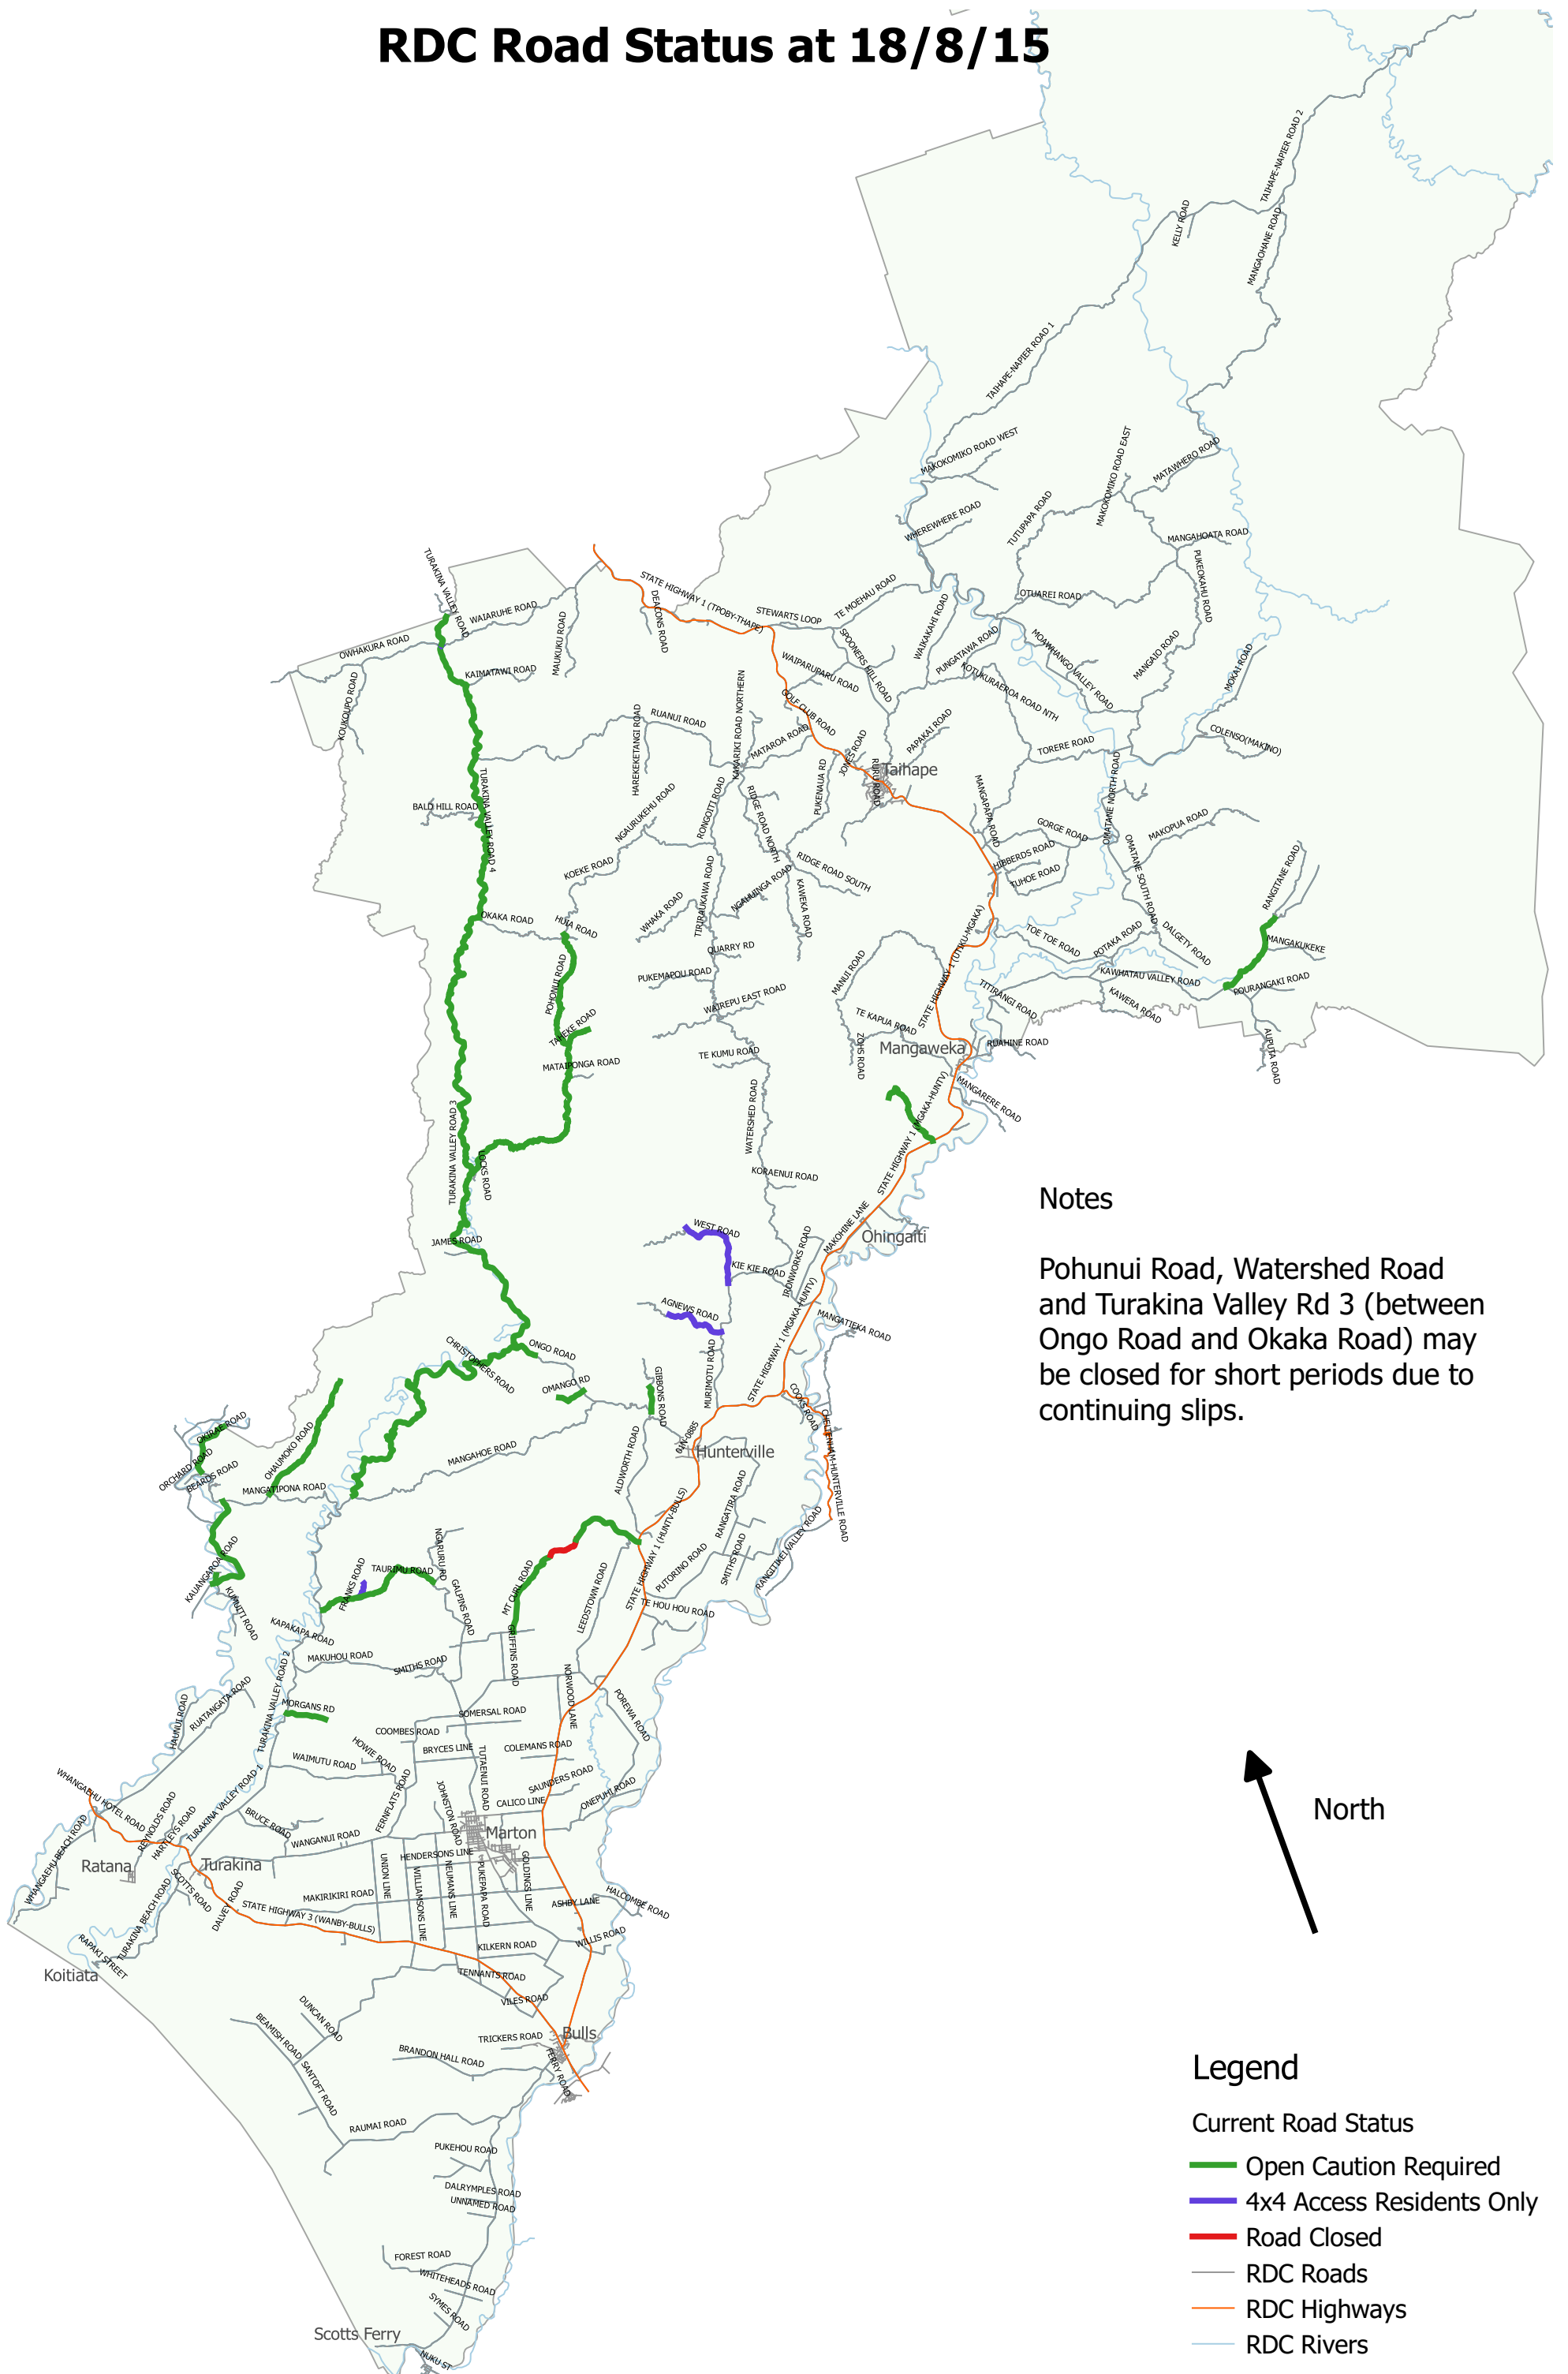

RDC Road Status at 18/8/15

Notes

Pohunui Road, Watershed Road and Turakina Valley Rd 3 (between Ongo Road and Okaka Road) may be closed for short periods due to continuing slips.

Legend

- Current Road Status
- Open Caution Required
 - 4x4 Access Residents Only
 - Road Closed
 - RDC Roads
 - RDC Highways
 - RDC Rivers