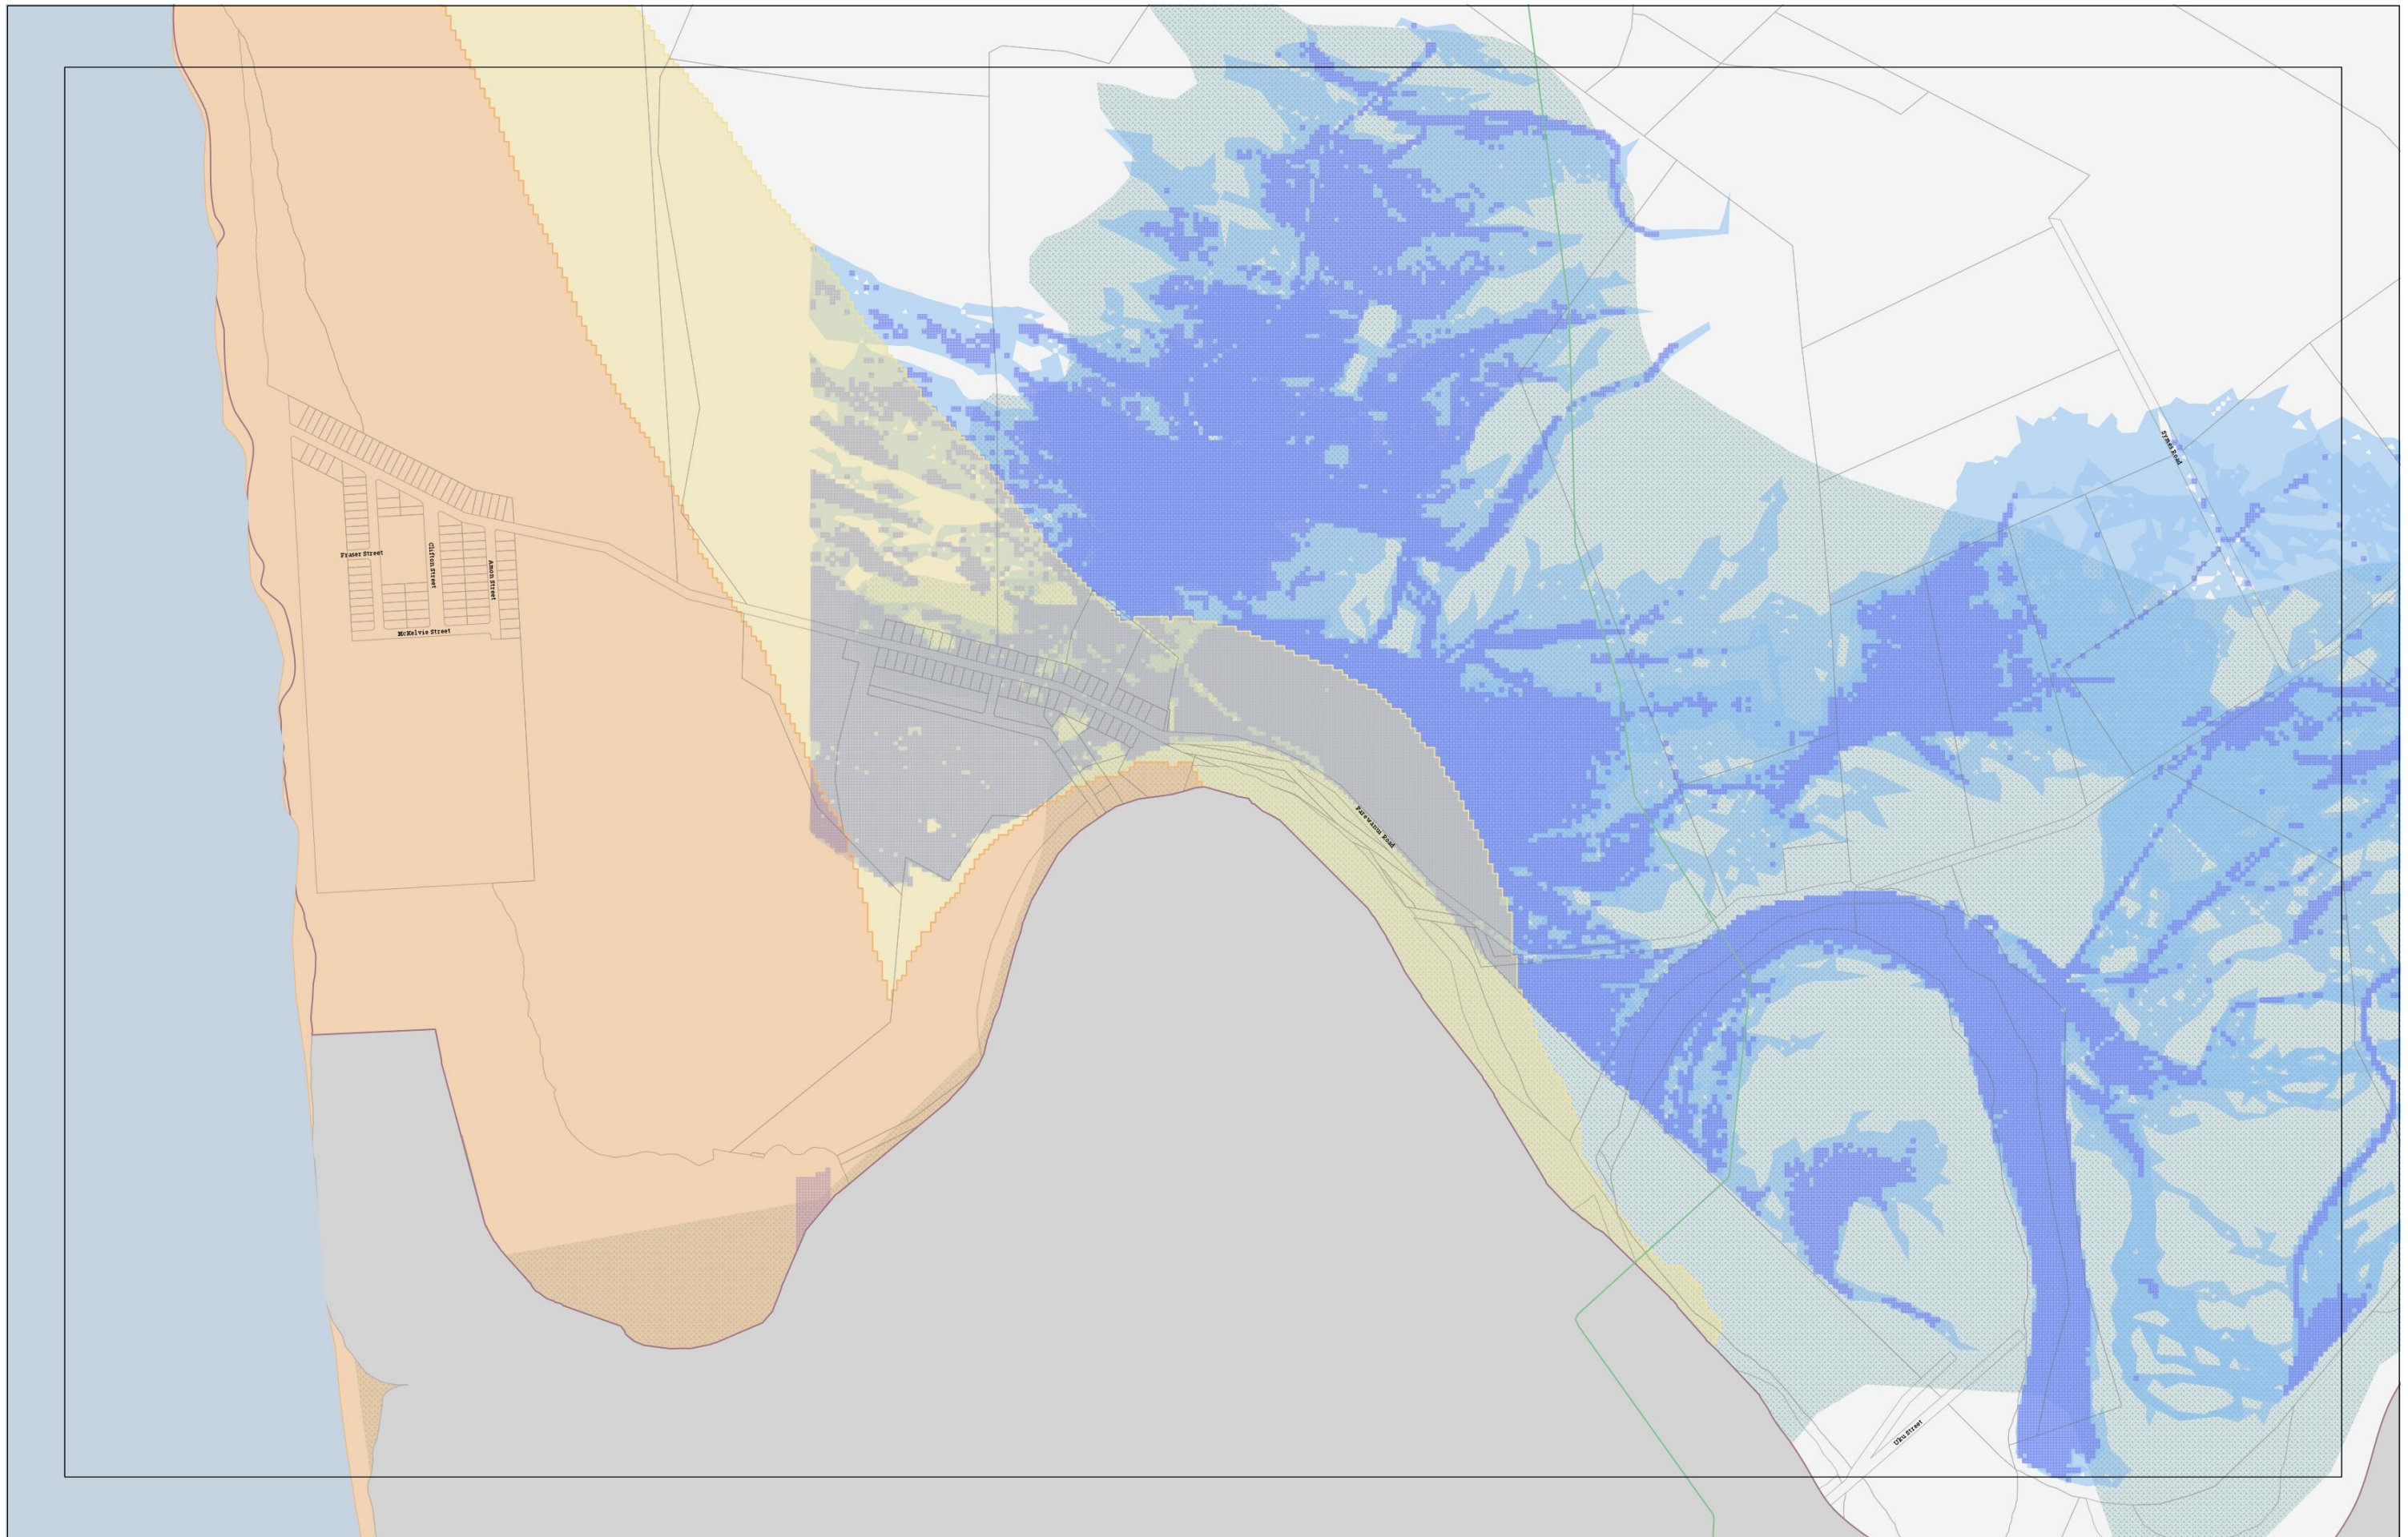

Scale 1:12500

Wednesday, 30 November 2016

Rangitikei District Plan Planning Zones

NORTH
Scale 1:12500 Wednesday, 30 November 2016

Rangitikei District Plan Hazard Areas