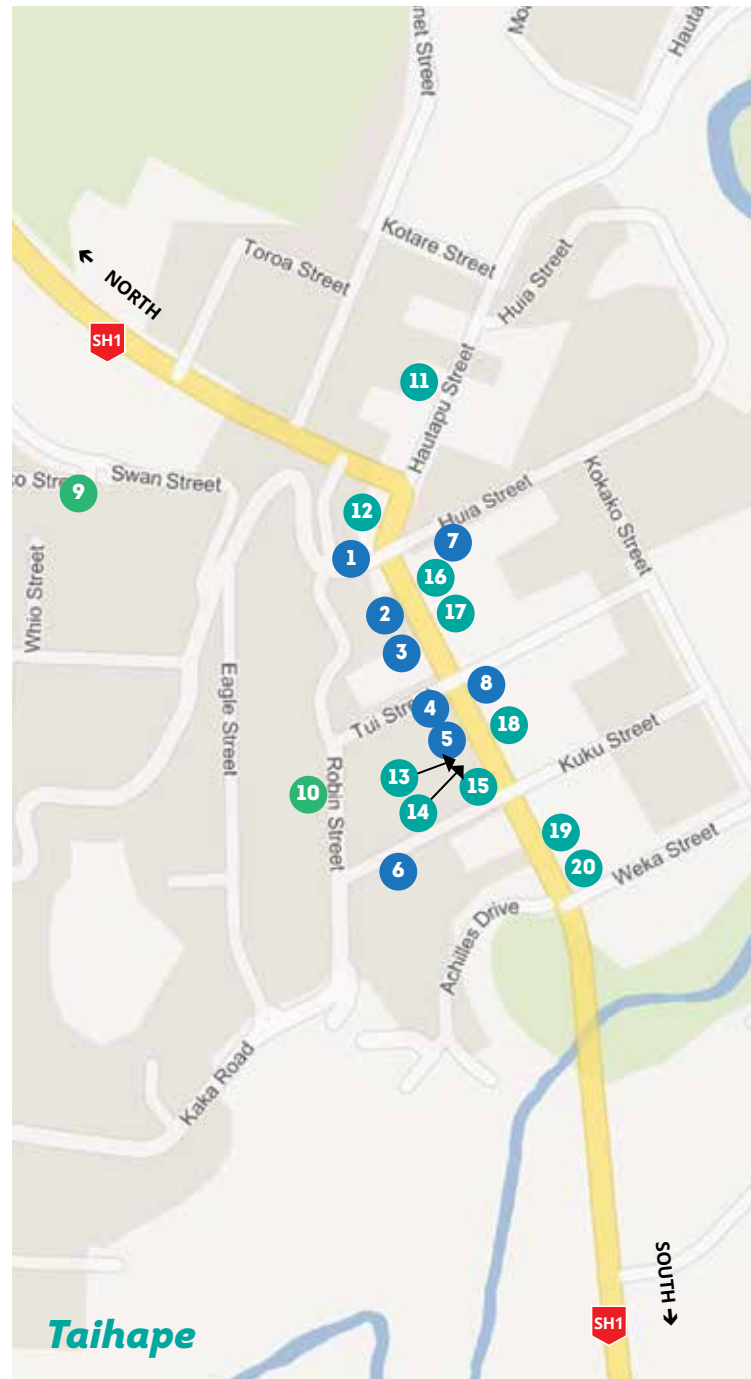

Eateries in the Rural Area

Distances from Taihape Information Centre.

- 23** River Valley - Pukeokahu **29kms**
- 24** Awastone - Mangaweka **20kms**
- 25** Dukes Cafe - Mangaweka **20 kms**
- 26** Royal Hotel - Ohingaiti **31 kms**
- 27** Flat Hills - Ohingaiti **28kms**

See map on reverse.

The way life should be

Rangitikei Information Centres

For all Rangitikei tourist information, Intercity bus, Interislander ferry, Bluebridge ferry and Great Journeys of New Zealand train bookings.

Takeaway Carts

- 9 Thai Happy Takeaway**
1 Pukeko Street Sun-Fri, 9am-7pm
Pick up only
47/49 Hautapu Street Sat, 10.30-7.30pm
- 10 Coffee HQ Taihape**
Robin Street 7 days, differing hours
☎ 0274 549 209

Day & Evening Eateries

- 11 Gretna Hotel Taihape**
117 Hautapu Street Tue-Sun, 2-8pm
☎ 06 388 0638
- 12 Quick Stop**
107 Hautapu Street Mon-Fri, 6.30-8.30pm
Sat-Sun, 7.30-8.30pm
- 13 Taihape Takeaway**
63a Hautapu Street Tue-Sun, 12-9pm
- 14 Roast Cottage**
59 Hautapu Street Mon, Wed, Fri, Sun 12-9pm
☎ 06 210 5278
☎ 06 210 5777
Tue 4-9pm, Sat Closed
- 15 Subway**
55 Hautapu Street 7 days, 8am-8pm
☎ 06 388 1637
- 16 New World**
114 Hautapu Street 7 days, 7.30am-7.30pm
☎ 06 388 0118
- 17 Countryman Restaurant**
108 A Hautapu Street Tue-Sun, 1.30-9pm
☎ 06 388 1128
- 18 New Win Wah Chinese Restaurant & Takeways**
94 Hautapu Street Wed-Mon, 12-3pm & 5-9pm
☎ 06 388 1744
- 19 Wild Bean Cafe BP**
80 Hautapu Street Open 24 hours
☎ 06 388 0819
- 20 McDonalds**
78 Hautapu Street 7 days, 10am-7pm
☎ 06 388 2005