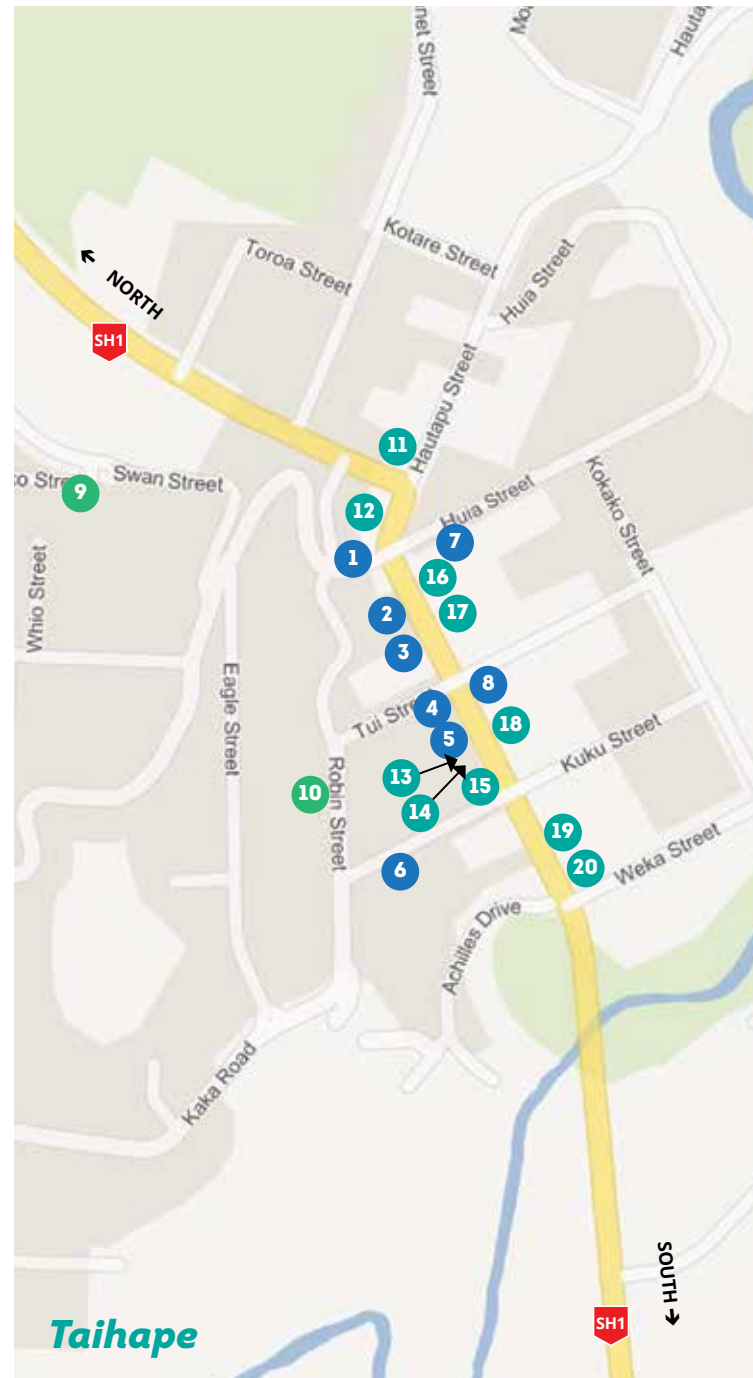

Eateries in Taihape

Day Cafés

1. **1 Brown Sugar Café**
   1 Huia Street 7 days, 8am-4pm
   ☎ 06 388 1880
2. **2 Taihape Bakery**
   77 Hautapu Street 7 days, 5am-5pm
   ☎ 027 940 3159
3. **3 Crystal Bar Tearooms & Bakery**
   75 Hautapu Street 7 days, from 5am
   ☎ 06 388 0274
4. **4 Kakariki Green Organics**
   69 Hautapu Street Mon-Fri, 8.30-3.30 pm
   ☎ 027 369 6717
   ☎ 06 388 0274
5. **5 Soul Café**
   69s Hautapu St 7 days, 8am-3pm
   ☎ 06 388 0176
6. **6 Sharhjis**
   8 Kuku Street Mon-Fri, 9am-3.30pm
   Sat, 9am-6pm
   ☎ 06 260 7009
7. **7 Le Café Telephonique**
   8 Huia Street 7 days, 8am-3pm
   ☎ 06 388 0599
8. **8 Oki Sushi**
   100 Hautapu Street Mon-Fri, 10am-4pm
   Sat, 10am-2.30pm
   ☎ 06 388 0261

Takeaway Carts

1. **9 Thai Happy Takeaway**
   1 Pukeko Street Sun-Fri, 9am-7pm *Pick up only*
   47/49 Hautapu Street Sat, 10.30-7.30pm
   ☎ 021 839 0774
2. **10 Coffee HQ Taihape**
   Robin Street 7 days, differing hours
   ☎ 0274 549 209

Day & Evening Eateries

1. **11 Gretna Hotel Taihape**
   117 Hautapu Street Tue-Sun, 2-8pm
   ☎ 06 388 0638
2. **12 Quick Stop**
   107 Hautapu Street Mon-Fri, 6.30-8.30pm
   Sat-Sun, 7.30-8.30pm
3. **13 Taihape Takeaway**
   63a Hautapu Street Tue-Sun, 12-9pm
   ☎ 06 210 5777
4. **14 Roast Cottage**
   59 Hautapu Street Mon, Wed, Fri, Sun 12-9pm
   Tue 4-9pm, Sat Closed
   ☎ 06 210 5278
   ☎ 06 210 5777
5. **15 Subway**
   55 Hautapu Street 7 days, 8am-8pm
   ☎ 06 388 1637
6. **16 New World**
   114 Hautapu Street 7 days, 7.30am-7.30pm
   ☎ 06 388 0118
7. **17 Countryman Restaurant**
   108 A Hautapu Street Tue-Sun, 1.30-9pm
   ☎ 06 388 1128
8. **18 New Win Wah Chinese Restaurant & Takeways**
   94 Hautapu Street Wed-Mon, 12-3pm & 5-9pm
   ☎ 06 388 1744
9. **19 Wild Bean Cafe BP**
   80 Hautapu Street Open 24 hours
   ☎ 06 388 0819
10. **20 McDonalds**
    78 Hautapu Street 7 days, 10am-7pm
    ☎ 06 388 2005